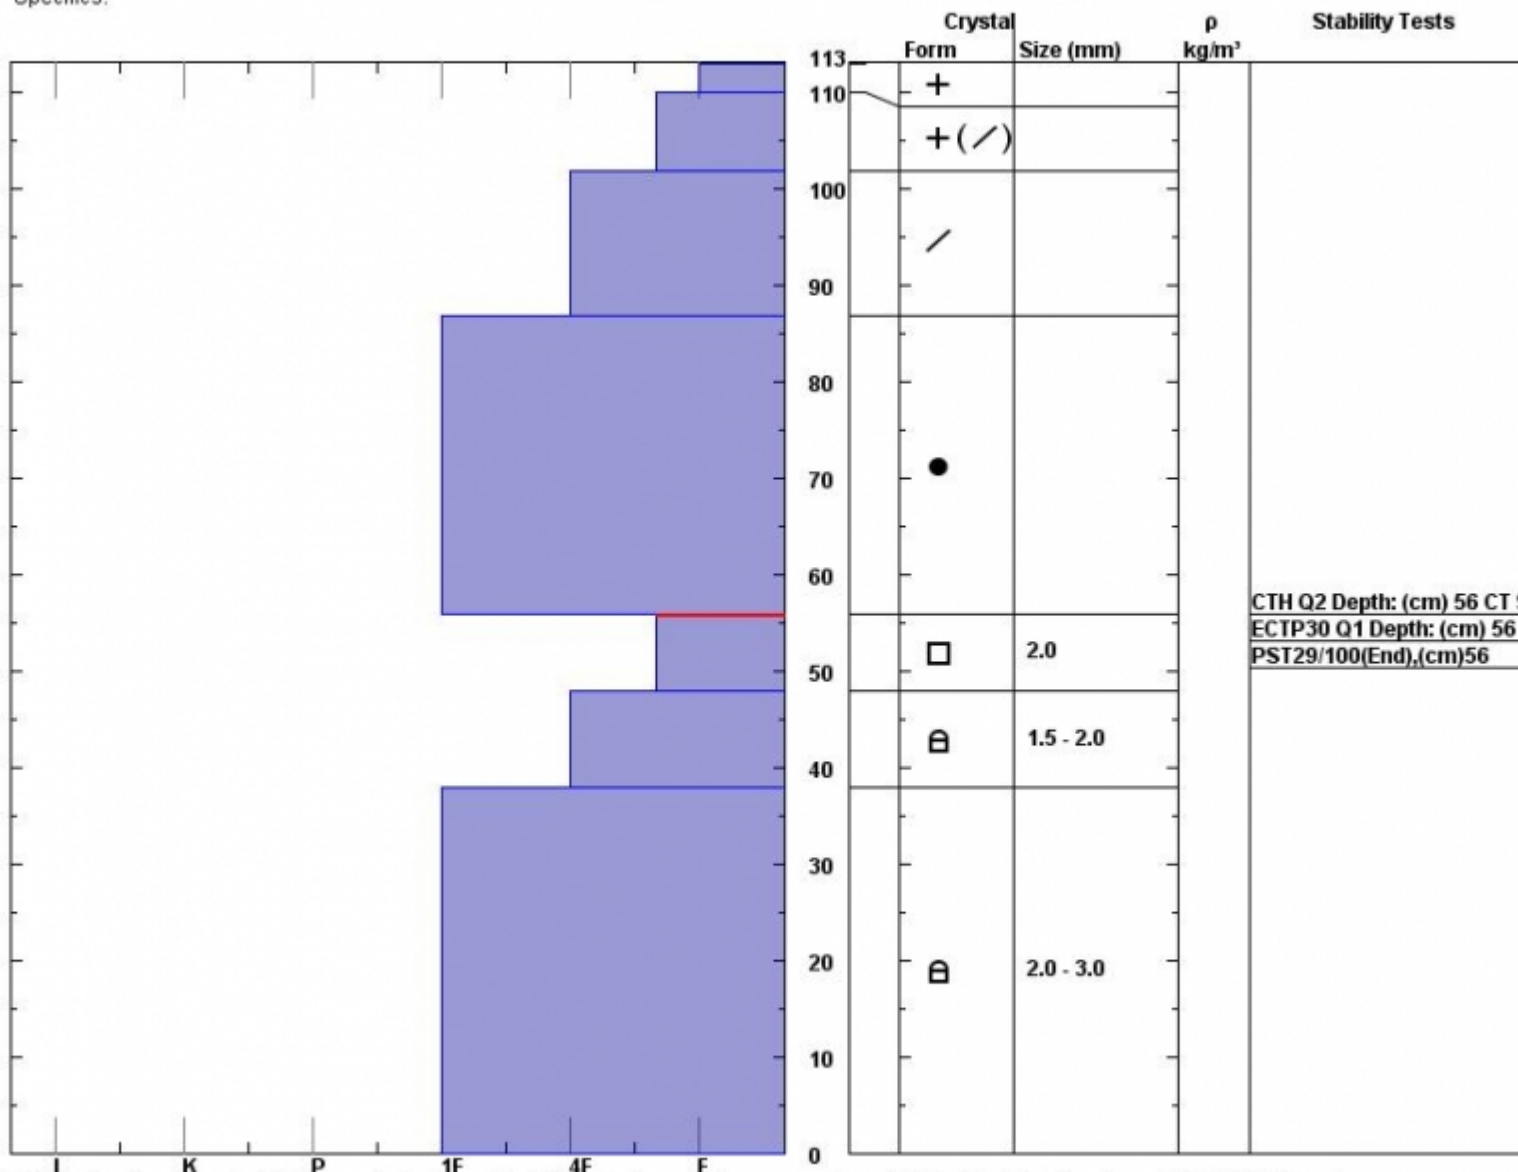

Snow Pit Profile  
**Beelvie**  
**Northern Madison, MT**  
 Elevation (ft) **9000**  
 Aspect: **60**  
 Specifics:

Observer: **Eric Knoff**  
**Tue Feb 16 00:07:00 MST 2016**  
 Co-ord: **N W**  
 Slope: **26**  
 Wind loading: **no**

Stability on similar slopes: **Good**  
 Air Temperature: **C**  
 Sky Cover: **sky 4/8 to 8/8 covered**  
 Precipitation: **None**  
 Wind: **W Strong**

Stability Test Notes: Layer note  
**48-56: Pro**

Notes: Facets mid pack still propagated with a lot of force, but were not necessarily unstable. We skied the slope. CPST 27/100 end

Advisory Region  
 Northern Madison  
 Northern Madison, 2016-02-25