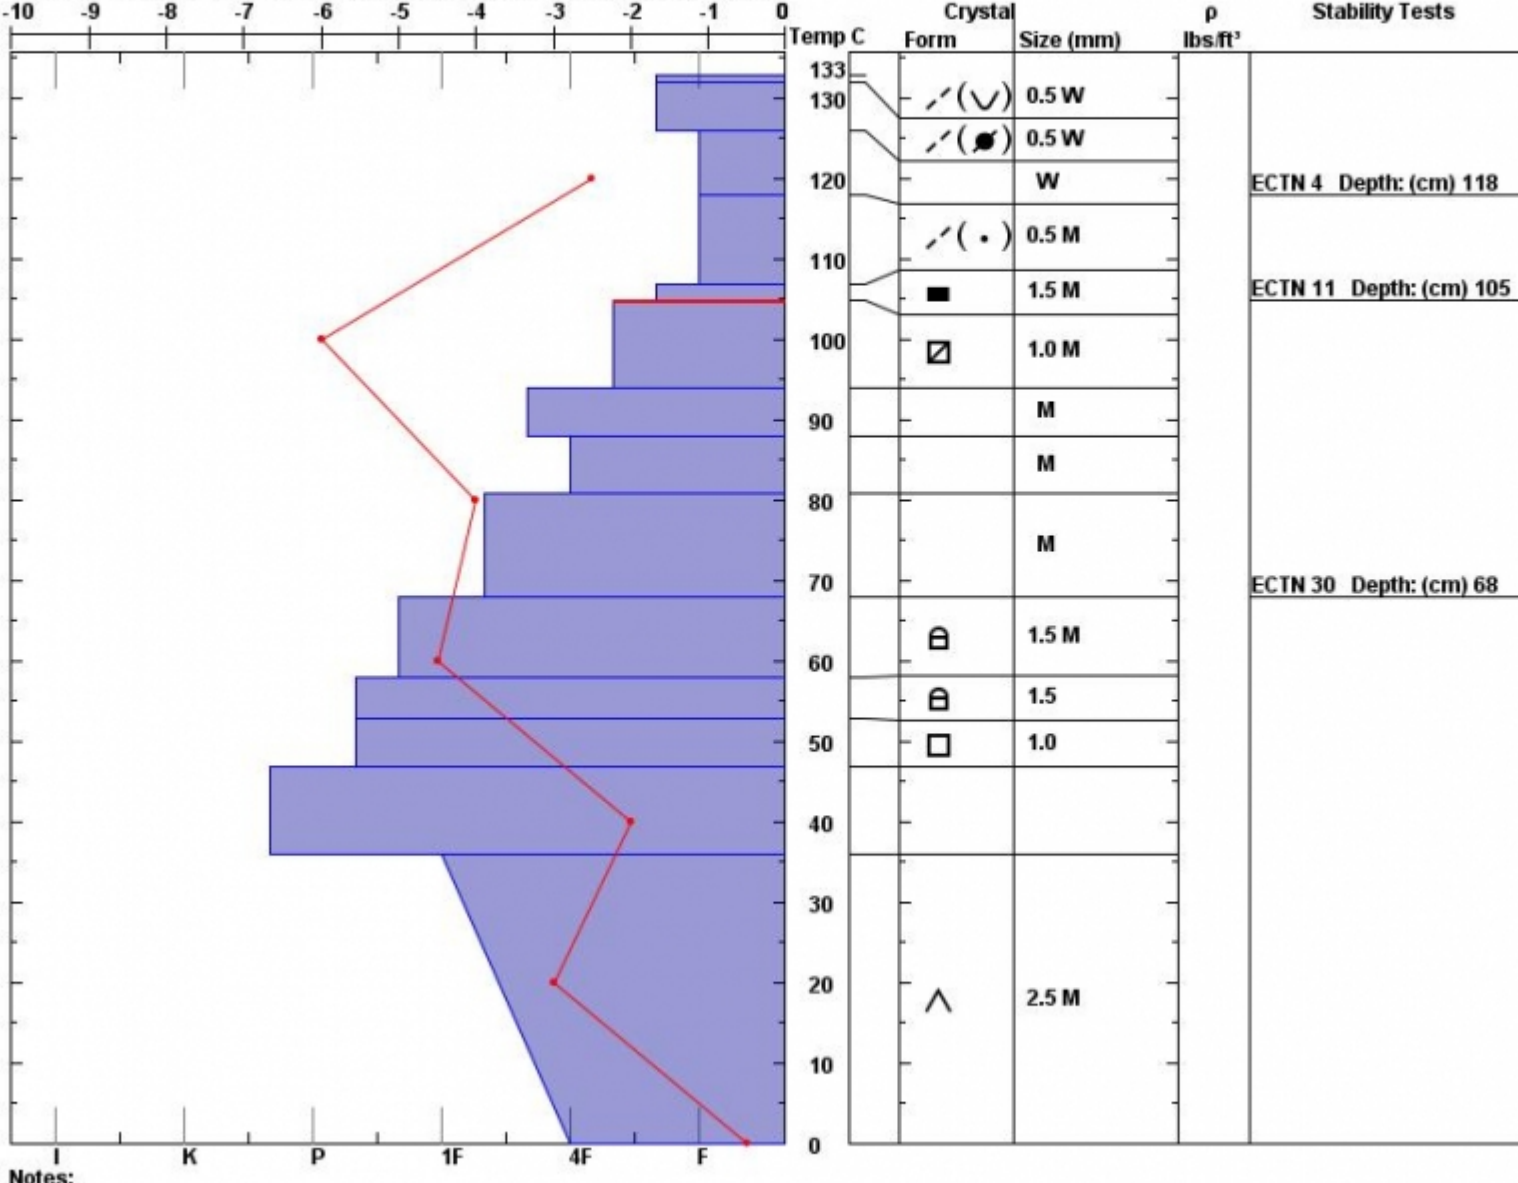

Snow Pit Profile
Stillwater
Absaroka Beartooth, MT
 Elevation (ft) **8610**
 Aspect: **240**

Observer: **Wes Dudley**
Mon Feb 08 18:09:46 MST 2016
 Co-ord: **45.08107 N 109.98548 W**
 Slope: **20**
 Wind loading: **yes**

Stability on similar slopes: **Fair**
 Air Temperature: **3.5 C**
 Sky Cover: **sky < 2/8 covered**
 Precipitation: **None**
 Wind: **NW Moderate**

PF40 HS133
 Stability Test Notes:
 Layer note: **94-105: Pr**

Specifics: **We skied slope. Ski tracks on slope. Snowmobile tracks on slope.**

Notes:

Advisory Region
 Cooke City
 Cooke City, 2016-02-09