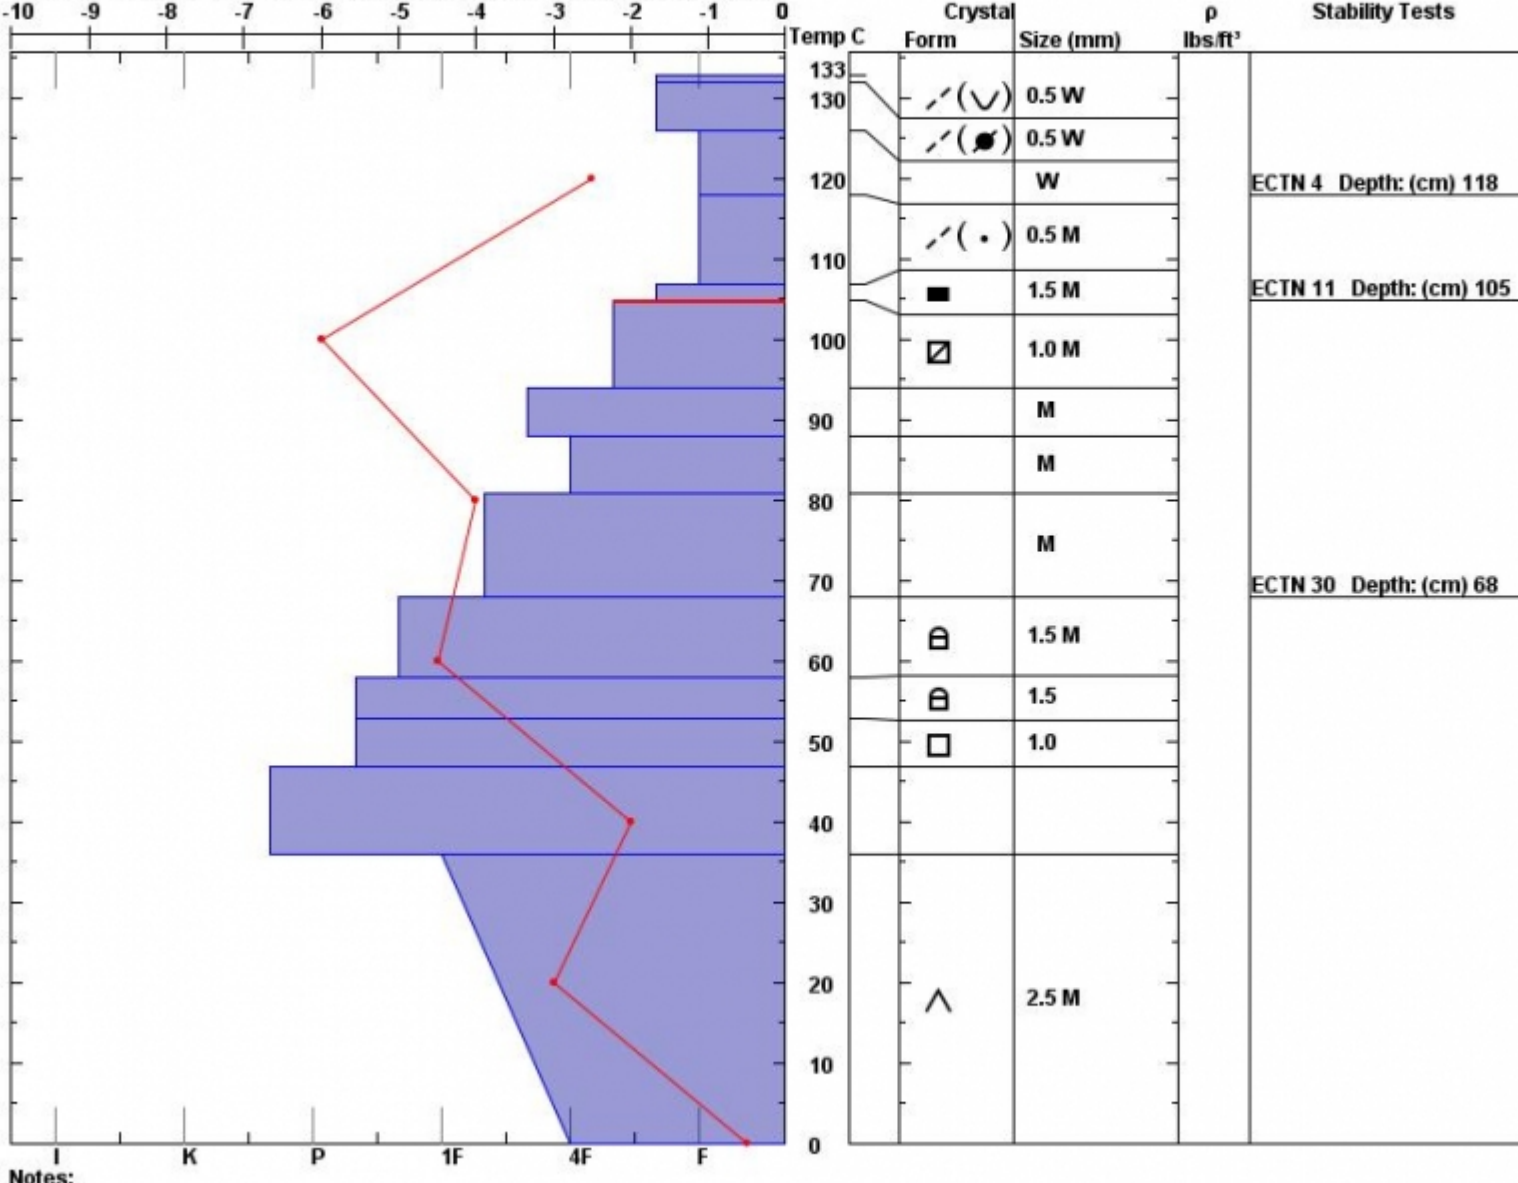

Snow Pit Profile
Stillwater
Absaroka Beartooth, MT
 Elevation (ft) **8610**
 Aspect: **240**

Observer: **Wes Dudley**
Mon Feb 08 18:09:46 MST 2016
 Co-ord: **45.08107 N 109.98548 W**
 Slope: **20**
 Wind loading: **yes**

Stability on similar slopes: **Fair**
 Air Temperature: **3.5 C**
 Sky Cover: **sky < 2/8 covered**
 Precipitation: **None**
 Wind: **NW Moderate**

PF40 HS133
 Stability Test Notes: **94-105: Pr**
 Layer note

Specifics: **We skied slope. Ski tracks on slope. Snowmobile tracks on slope.**

Notes:

Advisory Region
 Cooke City
 Cooke City, 2016-02-09