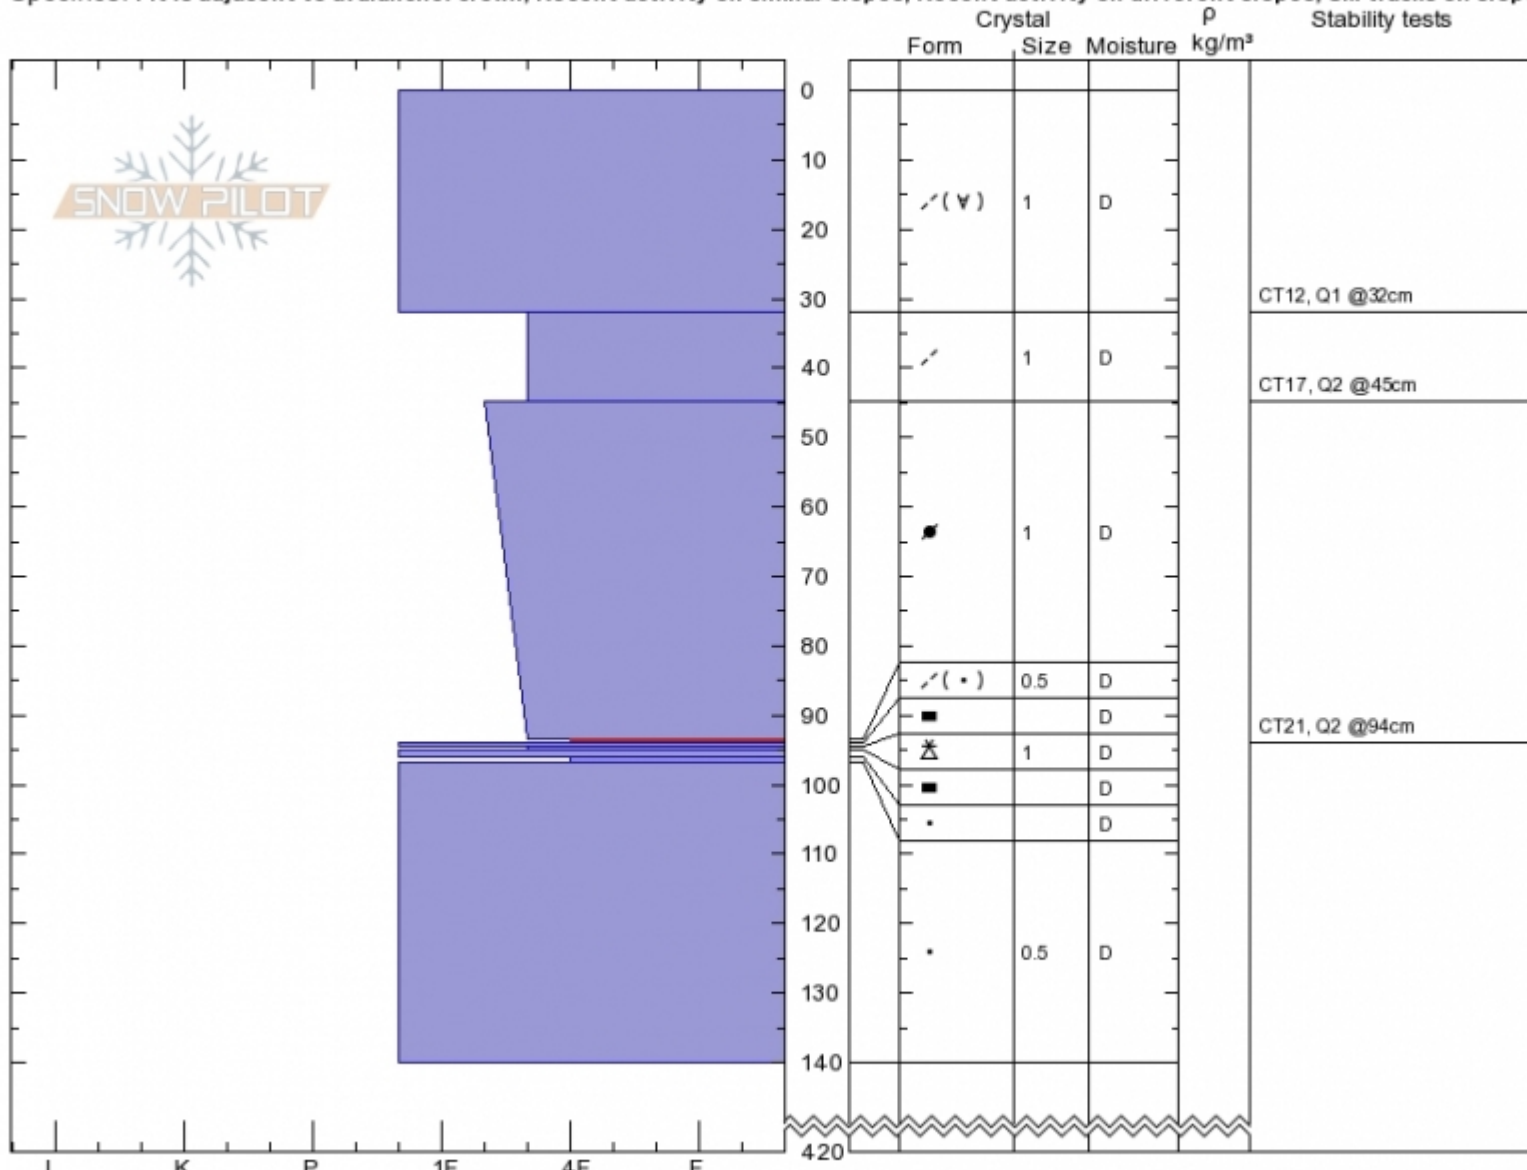

Saddle Peak Avalanche Doug Chabot-Admin
Bridger Range Sat Apr 14 14:00 2018
MT Co-ord: 45.79321N, -110.93537W
 Elevation: 9019 ft Slope Angle: 37°
 Aspect: 94° Wind Loading: previous
 Specifics: Pit is adjacent to avalanche: crown; Recent activity on similar slopes; Recent activity on different slopes; Ski tracks on slope

Stability: **Poor** HS420
 Air Temperature: -1°C Stability Test Notes
 Sky Cover: **BKN**
 Precipitation: **NO**
 Wind: **W Moderate**

Layer No
 94-93.5: P
 94.5-94: B

Notes: This avalanche killed a solo skier late morning today. SS-ASu-R3-D2-I

Advisory Region
 Bridger Range
Avalanche Details: [1 skier triggered, caught, partially buried, killed](#)
 Bridger Range, 2018-04-16