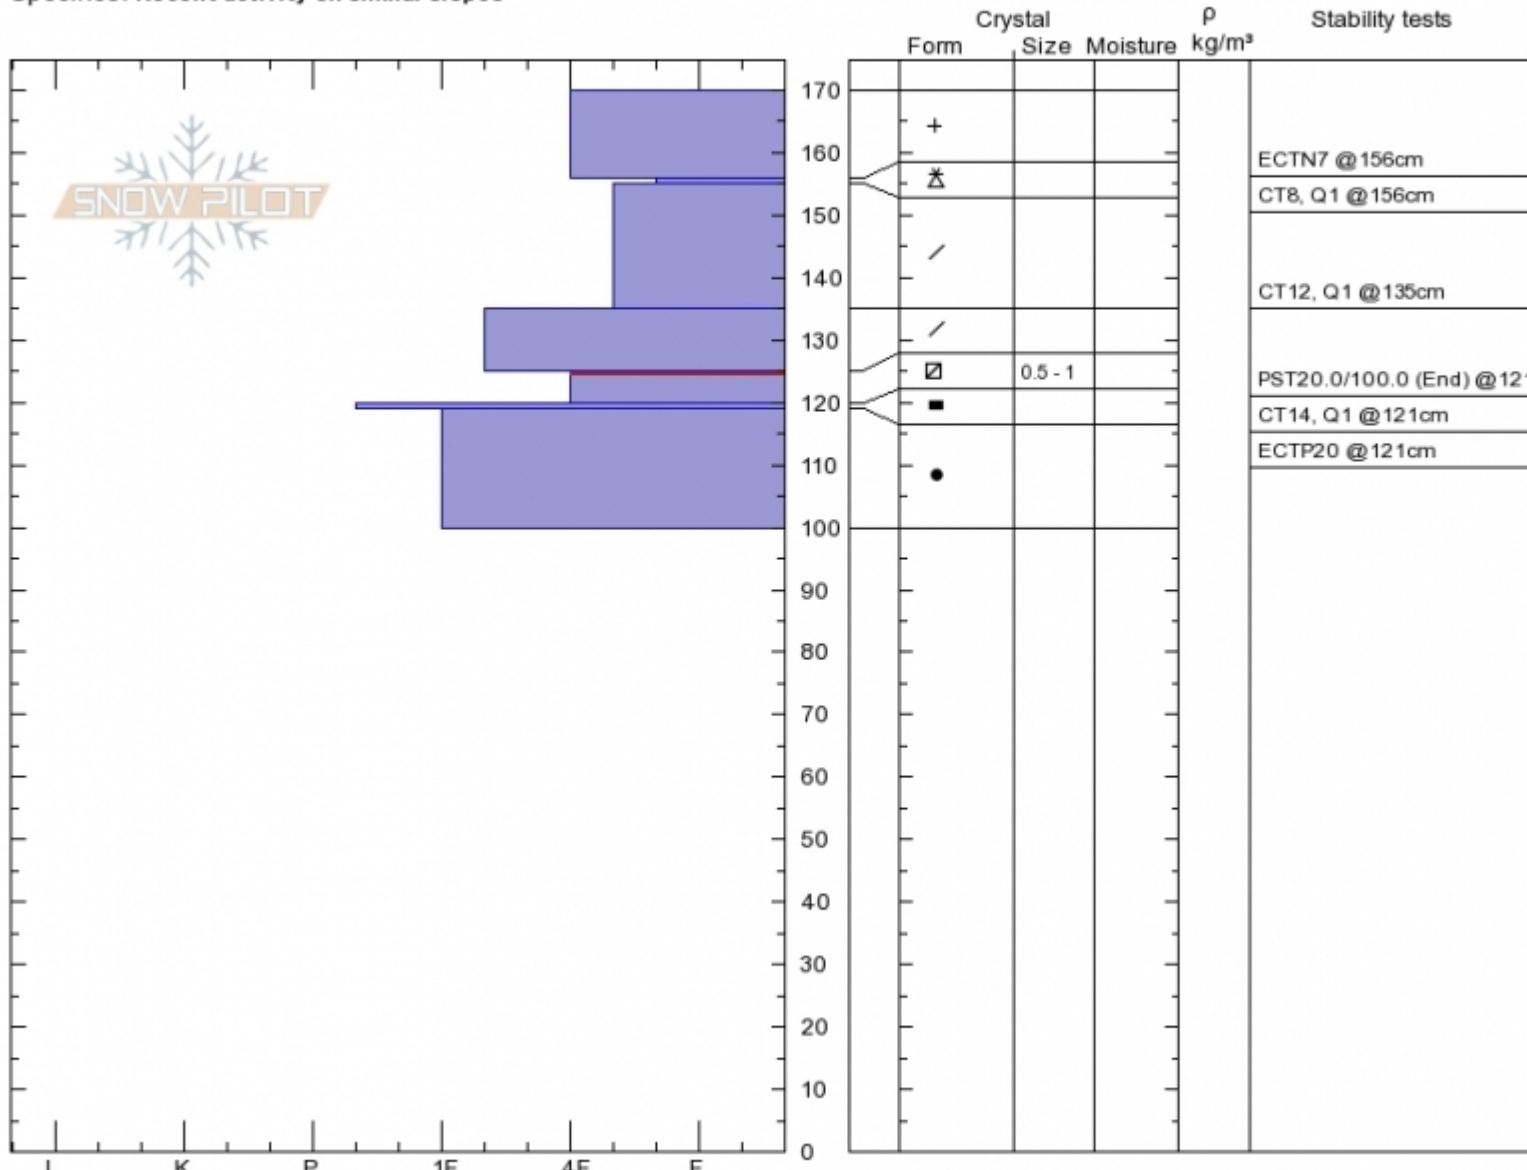

Ski Hill - 2/21/17
 Lionhead Range
 MT
 Elevation: 8900 ft
 Aspect: 90°
 Specifics: Recent activity on similar slopes

Eric Knoff
 Tue Feb 21 11:35 2017
 Co-ord:
 Slope Angle:
 Wind Loading: **yes**

Stability: **Poor**
 Air Temperature: **-2.3°C**
 Sky Cover: **OVC**
 Precipitation: **S-1**
 Wind: **SW Strong**

HS170
 Stability Test Notes

Layer No
 120-125: P

Notes: We dug in the crown of a recent avalanche. The slide appeared to be triggered by a falling tree. This was likely the result of very heavy snow loads were impacting the area.

Advisory Region
 Lionhead Range
 Longitude
 -111.28W
 Latitude
 44.70N
 Lionhead Range, 2017-02-22