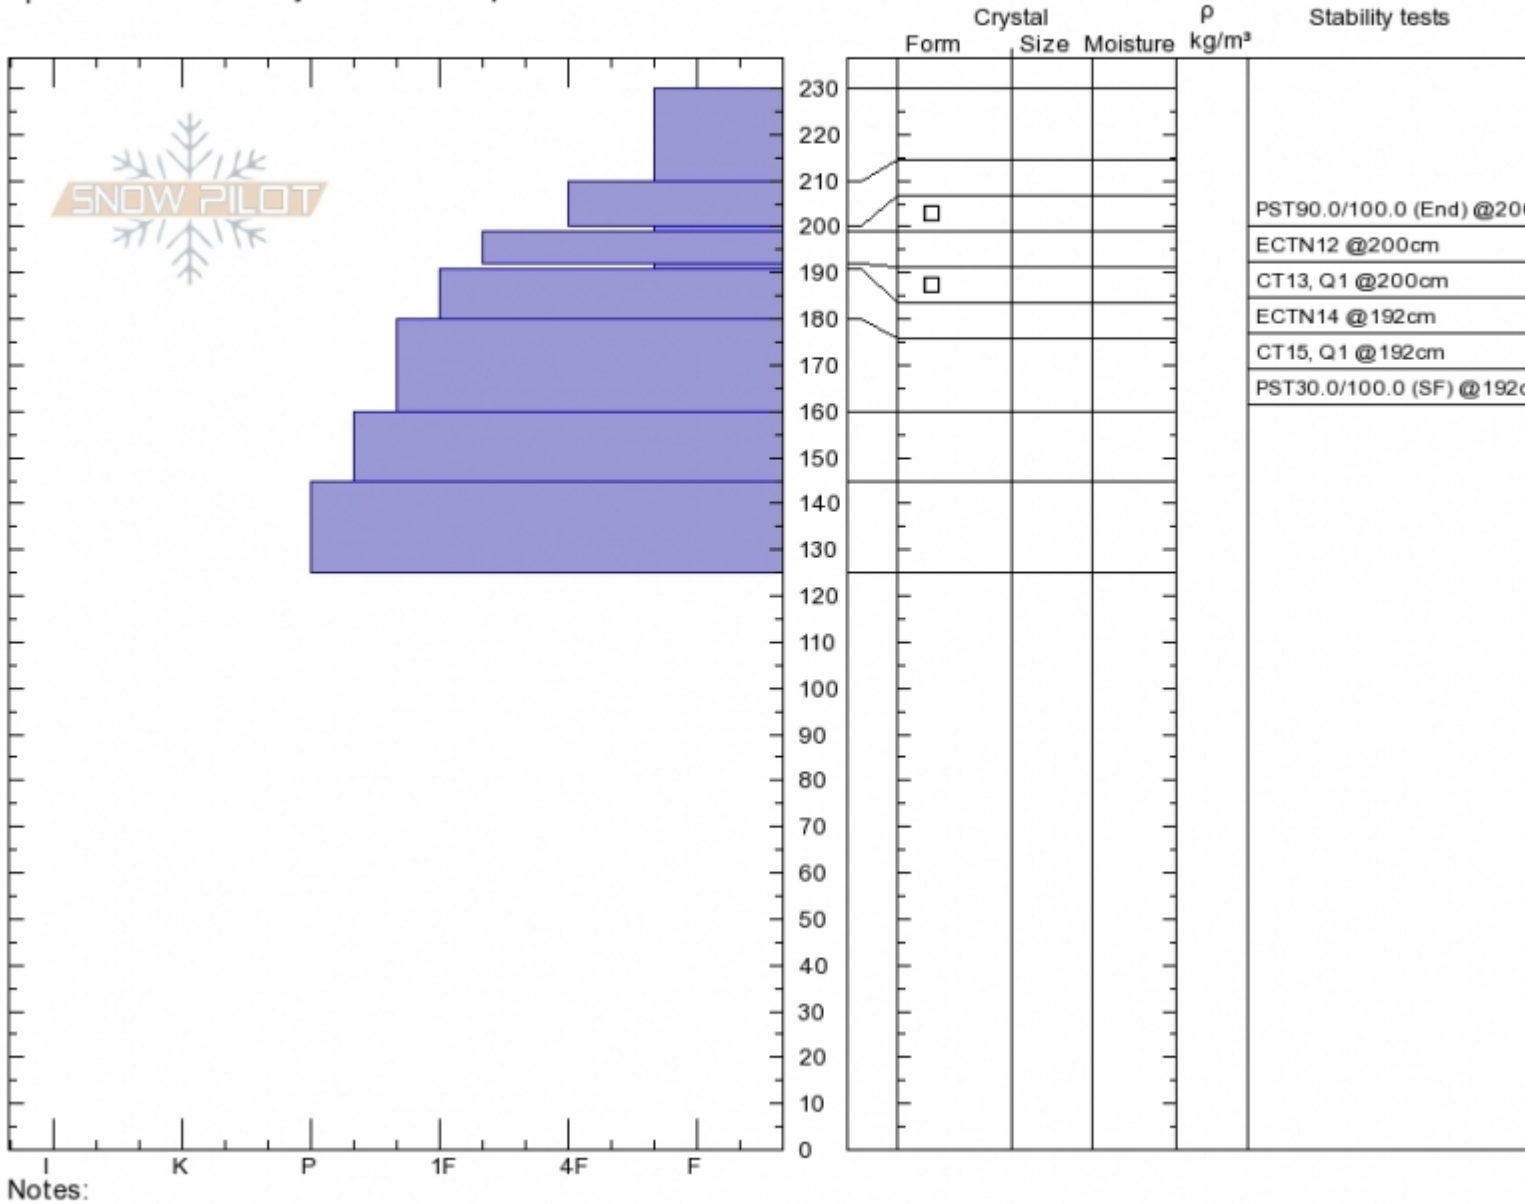

Tepee - wildrns bndry
Madison Range-S
MT
Elevation: **9200 ft**
Aspect: **330°**
Specifics: **Recent activity on different slopes**

Alex Marienthal
Sun Feb 19 11:45 2017
Co-ord: **44.91910N, -111.17829W**
Slope Angle: **5°**
Wind Loading: **previous**

Stability: **Good**
Air Temperature:
Sky Cover: **OVC**
Precipitation: **S1**
Wind:

HS230
Stability Test Notes

Layer No

Advisory Region
Southern Madison
Southern Madison, 2017-02-20