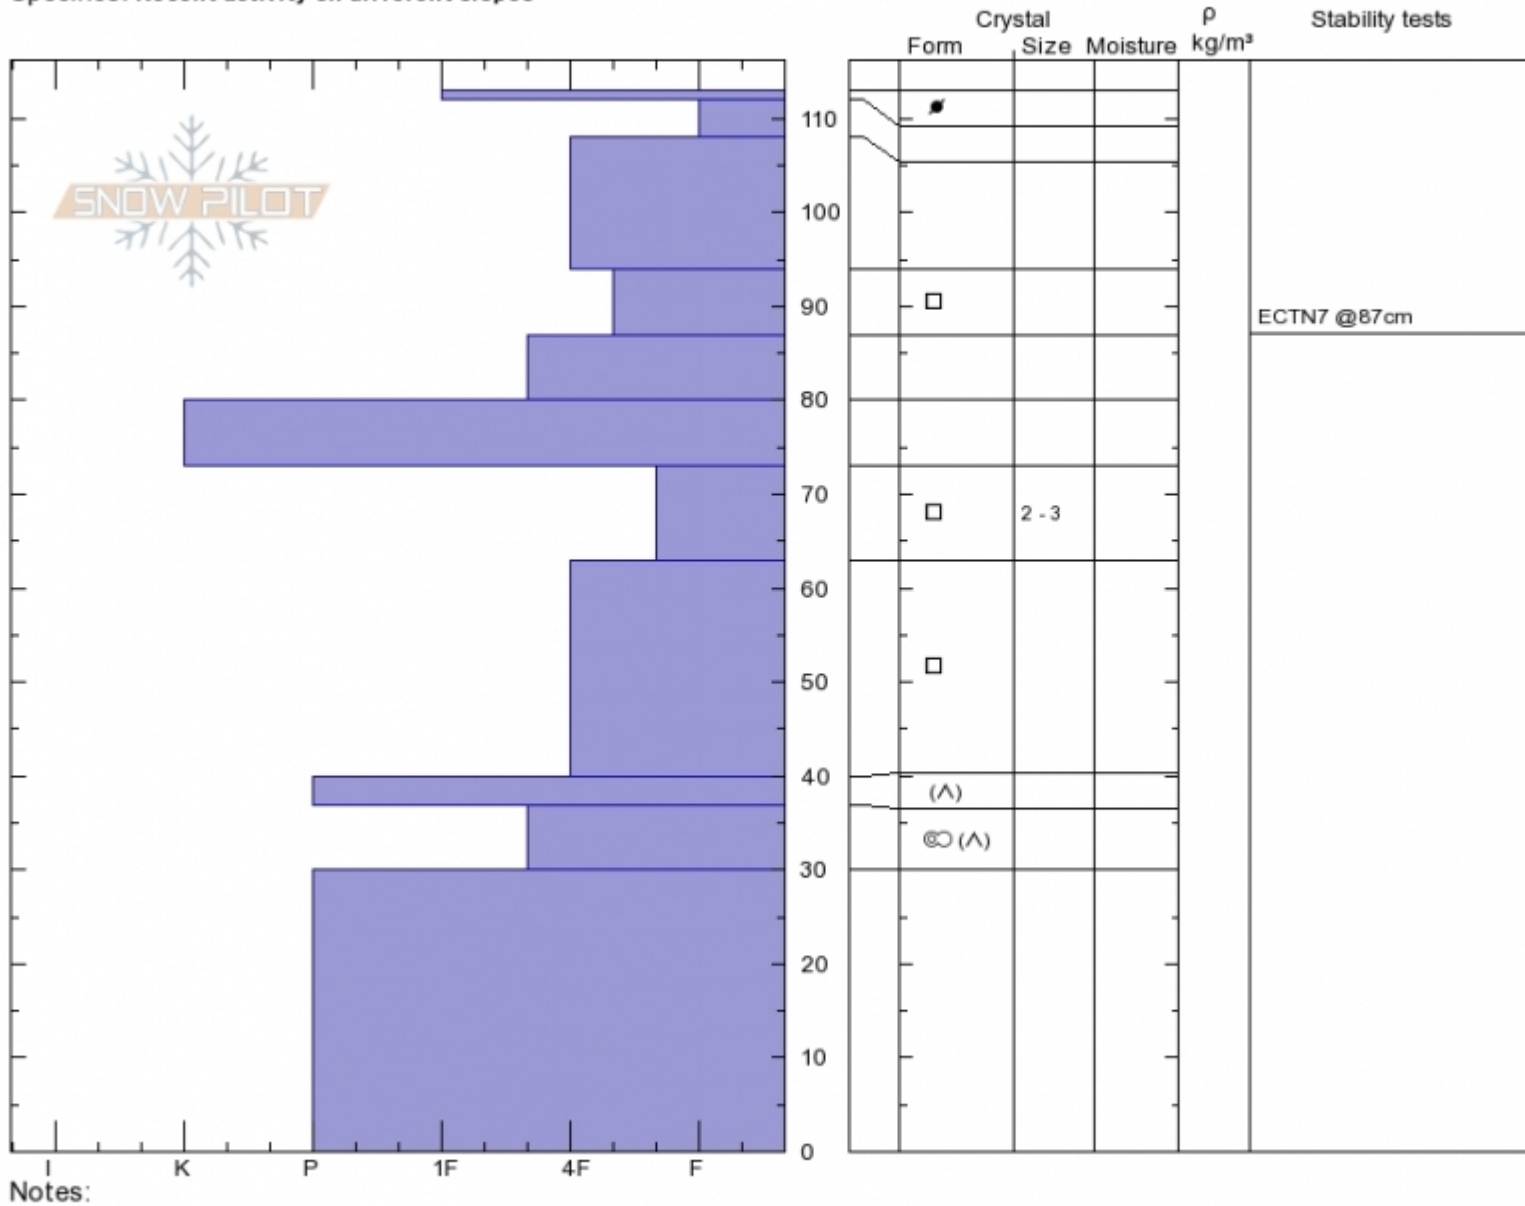

Blackmore N. Face
 Gallatin Range-N
 MT
 Elevation: 9120 ft
 Aspect: 350°
 Specifics: Recent activity on different slopes

Alex Marienthal
 Thu Feb 16 12:00 2017
 Co-ord: 45.44948N, -111.00172W
 Slope Angle: 25°
 Wind Loading:

Stability: **Good**
 Air Temperature:
 Sky Cover: **CLR**
 Precipitation: **NO**
 Wind: **SW Strong**

HS113
 Stability Test Notes

Layer No

Advisory Region
 Northern Gallatin
 Longitude
 -111.00W
 Latitude
 45.45N
 Northern Gallatin, 2017-02-18