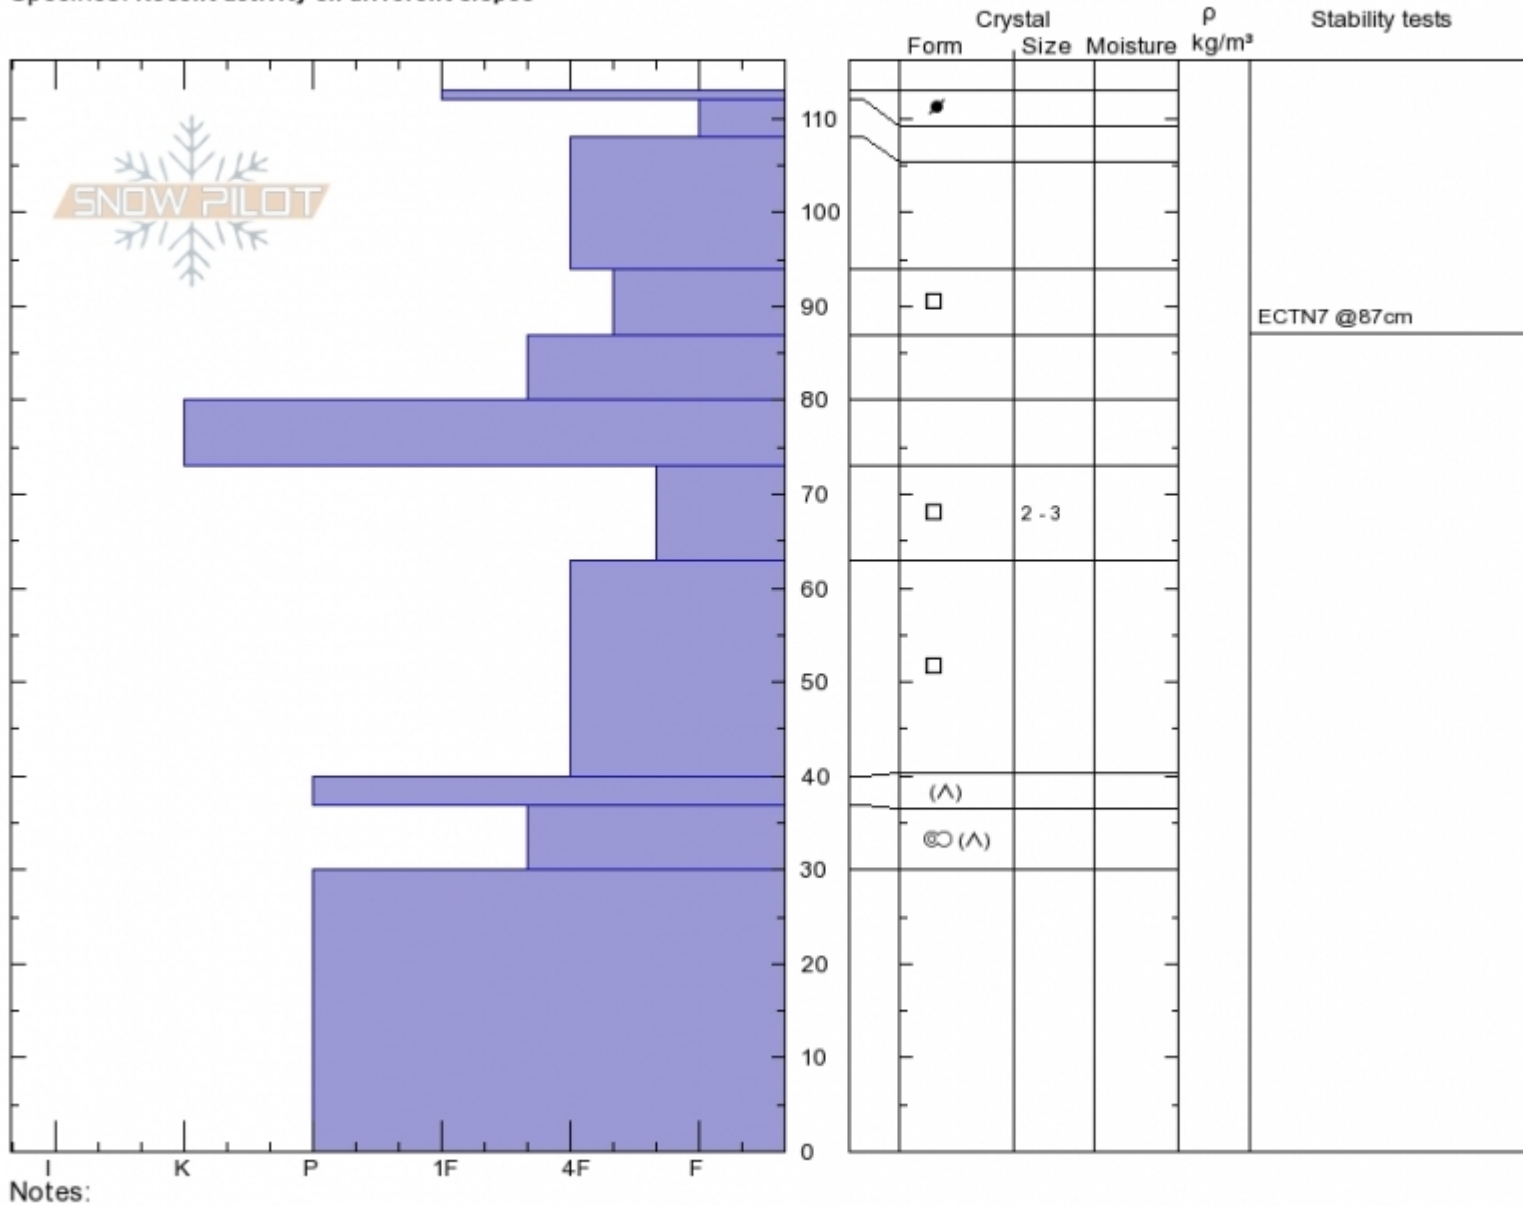

Blackmore N. Face
 Gallatin Range-N
 MT
 Elevation: 9120 ft
 Aspect: 350°
 Specifics: Recent activity on different slopes

Alex Marienthal
 Thu Feb 16 12:00 2017
 Co-ord: 45.44948N, -111.00172W
 Slope Angle: 25°
 Wind Loading:

Stability: **Good**
 Air Temperature:
 Sky Cover: **CLR**
 Precipitation: **NO**
 Wind: **SW Strong**

HS113
 Stability Test Notes

Layer No

Advisory Region
 Northern Gallatin
 Longitude
 -111.00W
 Latitude
 45.45N
 Northern Gallatin, 2017-02-18