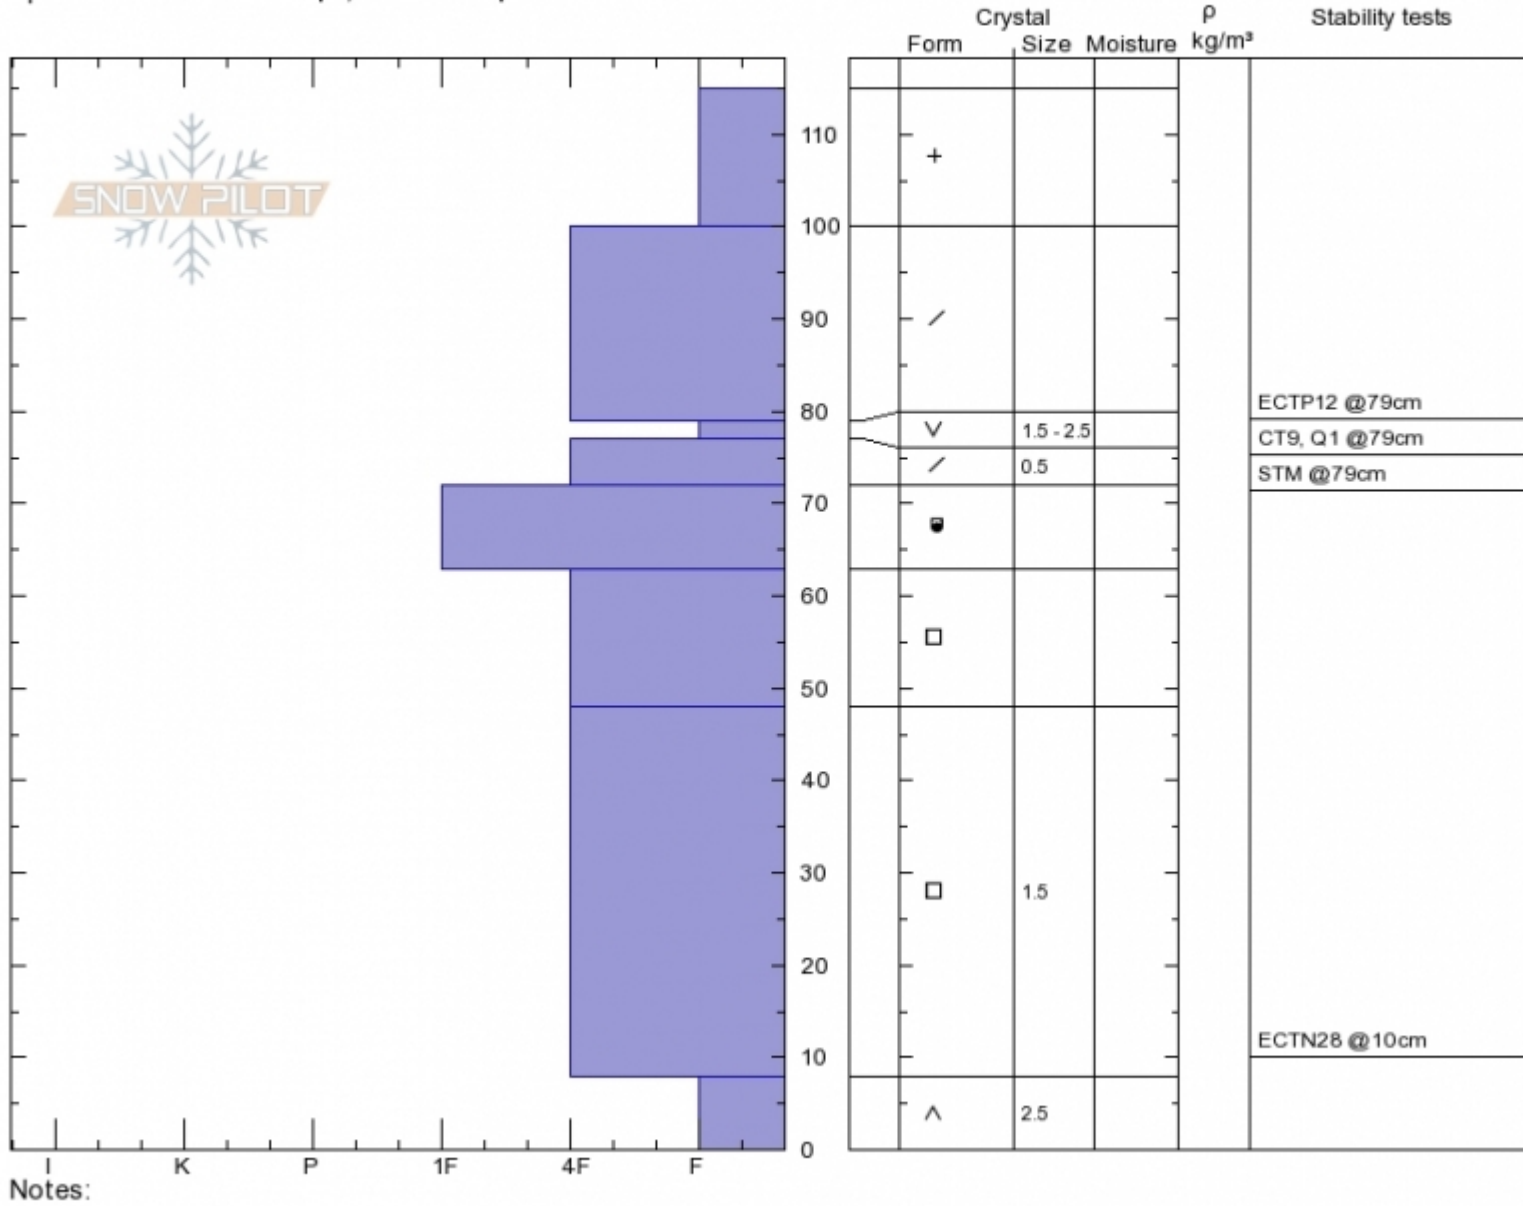

Deer/Asbestos  
 Madison Range-N  
 MT  
 Elevation: 7800 ft  
 Aspect: 80°  
 Specifics: Ski tracks on slope; We skied slope

A Whitmore  
 Wed Feb 8 12:00 2017  
 Co-ord: 45.31321N, -111.22526W  
 Slope Angle: 27°  
 Wind Loading: yes

Stability: **Good**  
 Air Temperature: -1°C  
 Sky Cover: **BKN**  
 Precipitation:  
 Wind: **SW Moderate**

HS115  
 Stability Test Notes

Layer No  
 77-79: Pr

Advisory Region  
 Northern Madison  
 Northern Madison, 2017-02-12