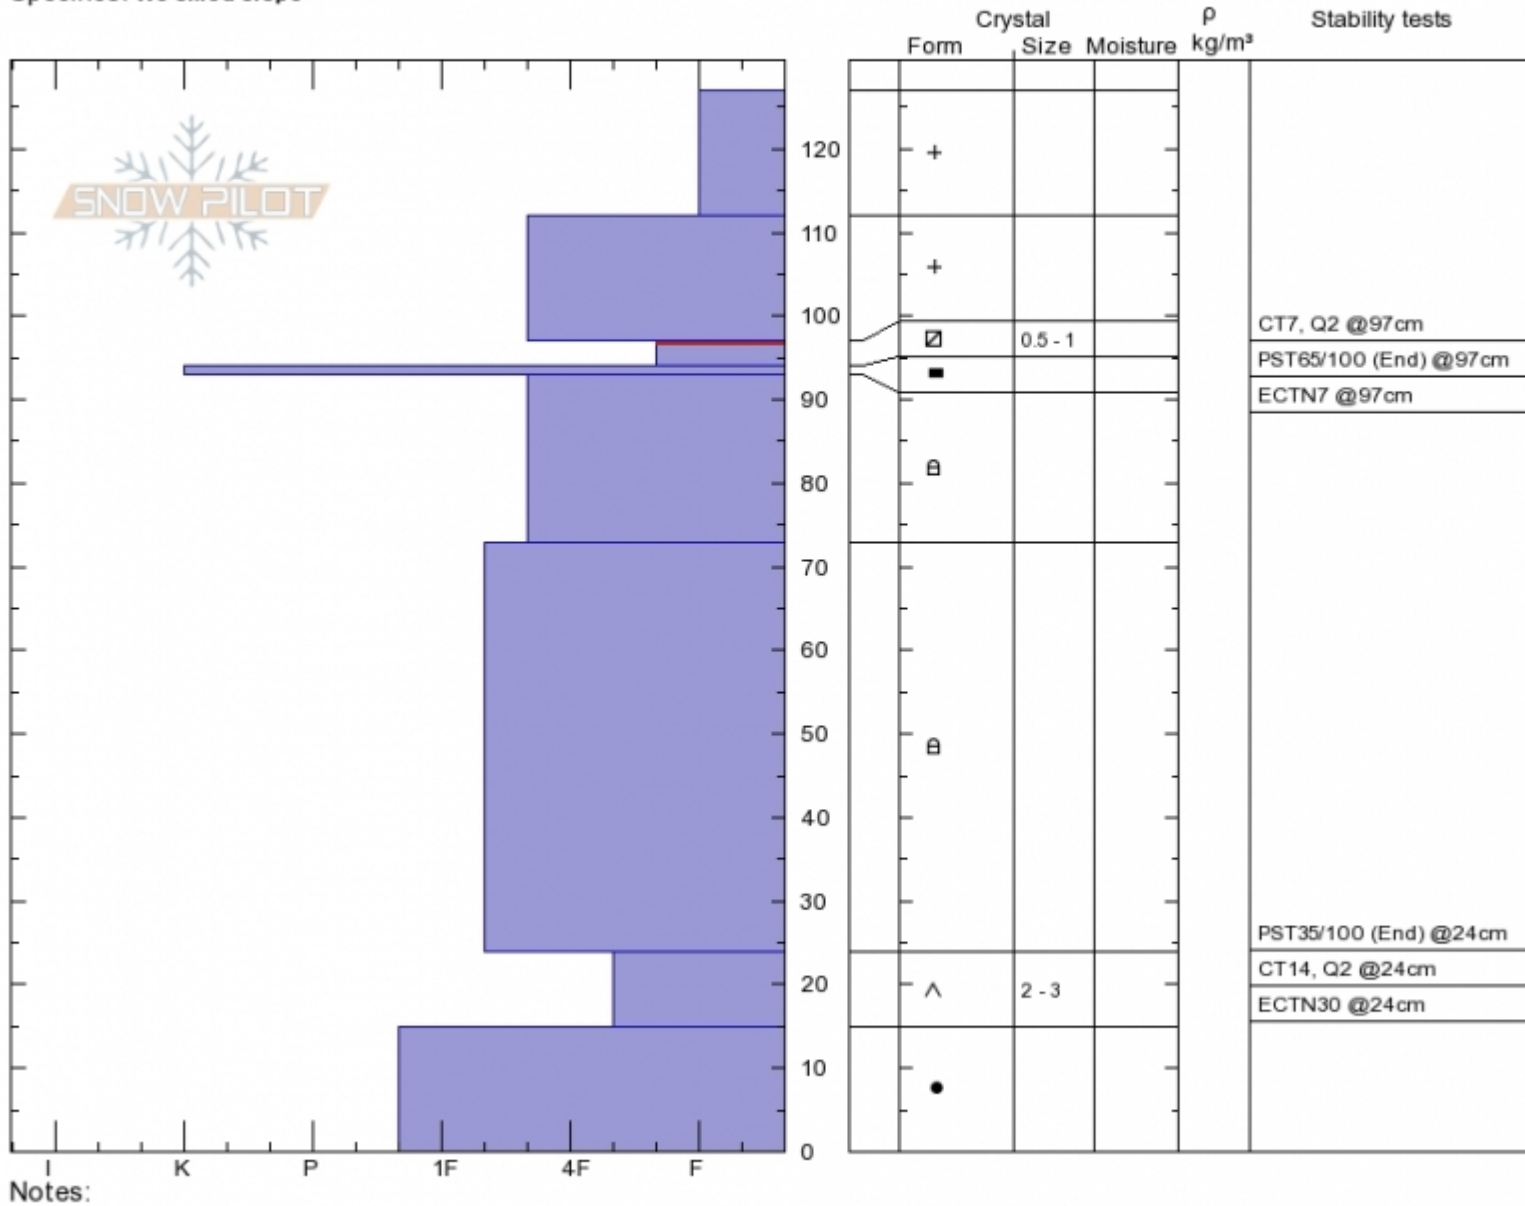

Hyalite - Maid SE
Gallatin Range-N
MT
 Elevation: **9450 ft**
 Aspect: **120°**
 Specifics: **We skied slope**

Eric Knoff
Fri Feb 3 13:00 2017
 Co-ord:
 Slope Angle: **30°**
 Wind Loading: **no**

Stability: **Good**
 Air Temperature: **-5°C**
 Sky Cover: **SCT**
 Precipitation: **NO**
 Wind: **SW Strong**

HS127
Stability Test Notes

Layer No
94-97: Pr

Advisory Region
 Northern Gallatin
 Northern Gallatin, 2017-02-04