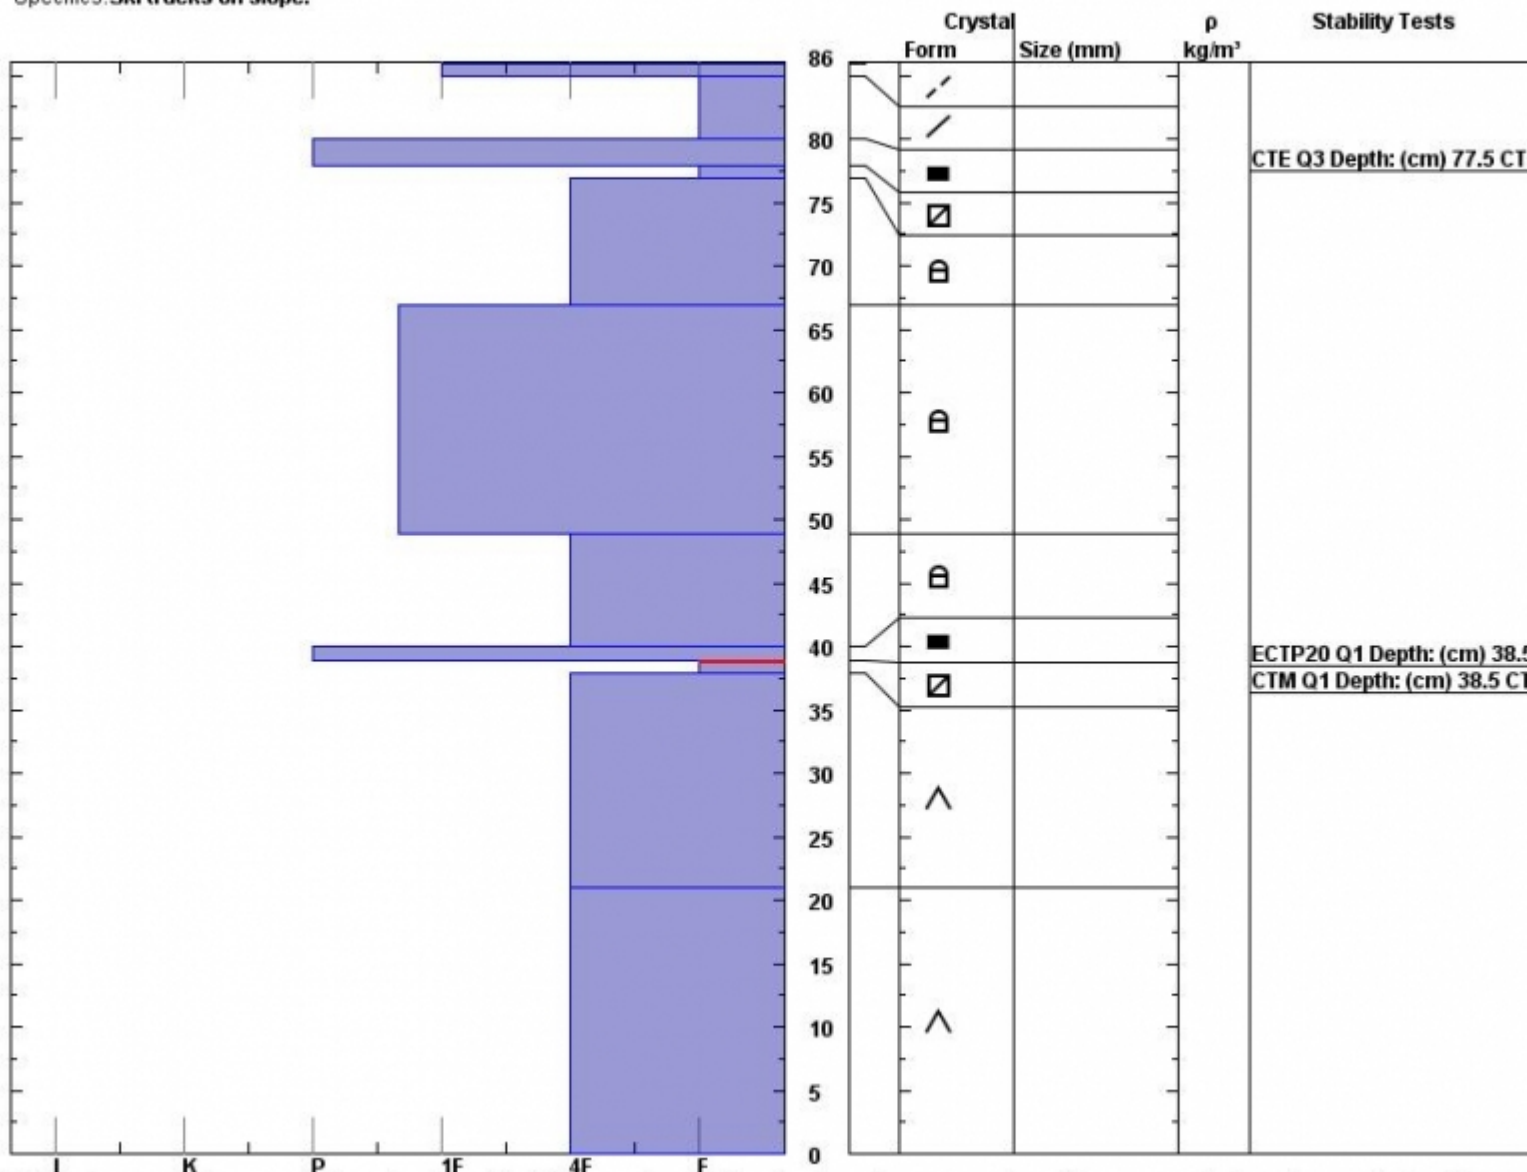

Snow Pit Profile  
**Beehive**  
**Northern Madison, MT**  
 Elevation (ft) **9040**  
 Aspect: **150**  
 Specifics: **Ski tracks on slope.**

Observer: **Alan Swanson**  
**Sat Jan 28 13:15:00 MST 2017**  
 Co-ord: **43.327 N 111.381 W**  
 Slope: **15**  
 Wind loading: **yes**

Stability on similar slopes: **Good**  
 Air Temperature: **-5 C**  
 Sky Cover: **sky 3/8 to 4/8 covered**  
 Precipitation: **None**  
 Wind: **N Moderate**

**PS25 HS86**  
 Stability Test Notes:

Layer note:  
**85-86: win**  
**78-80: dec**  
**39-40: dec**  
**38-39: Pro**

Notes: Our group dug several other pits adjacent to this one and couldn't get a clean shear on our layer of concern, so it doesn't appear to be widespread.

Advisory Region  
 Northern Madison  
 Northern Madison, 2017-01-29