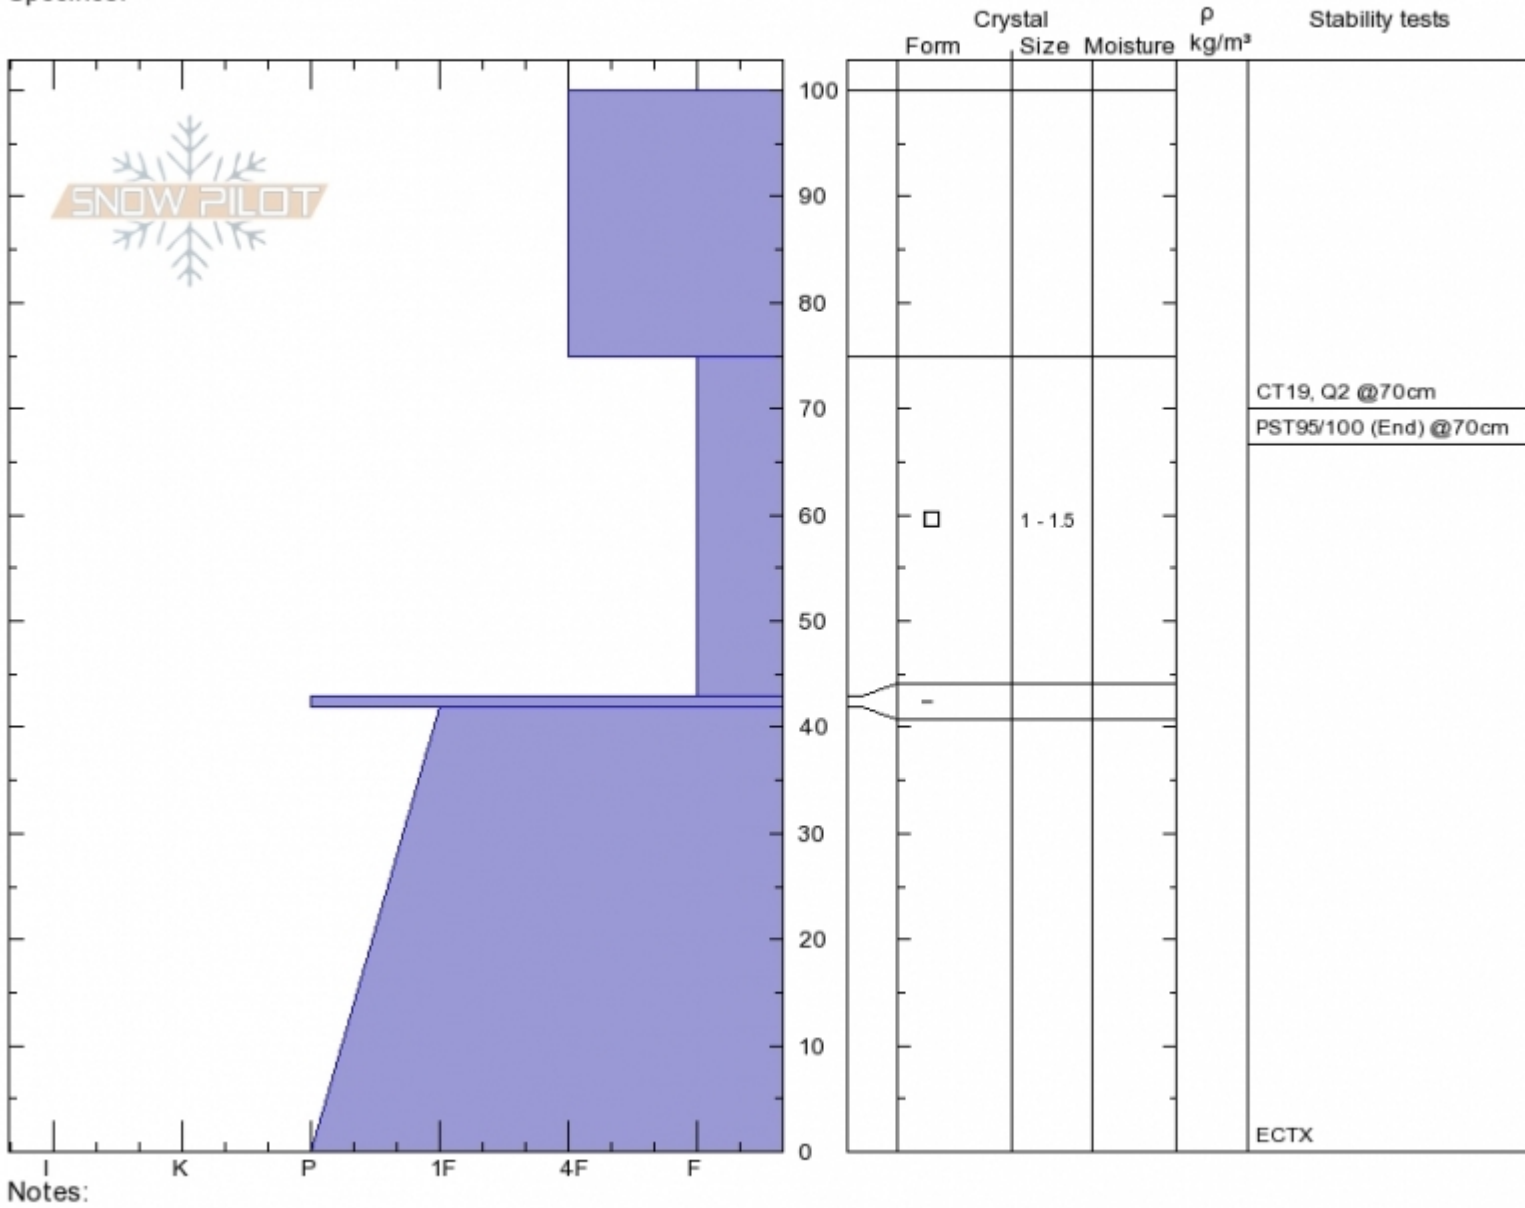

**2nd Yellowmule
Madison Range-N
MT**
Elevation: **9360 ft**
Aspect: **340°**
Specifics:

Chris Bilbrey
Wed Jan 25 11:55 2017
Co-ord: **45.18191N, -111.41505W**
Slope Angle: **28°**
Wind Loading: **no**

Stability: **Fair**
Air Temperature: **-9°C**
Sky Cover: **OVC**
Precipitation: **S-1**
Wind: **NW Light Breeze**

HS100
Stability Test Notes

Layer No

No Region, 2017-01-28