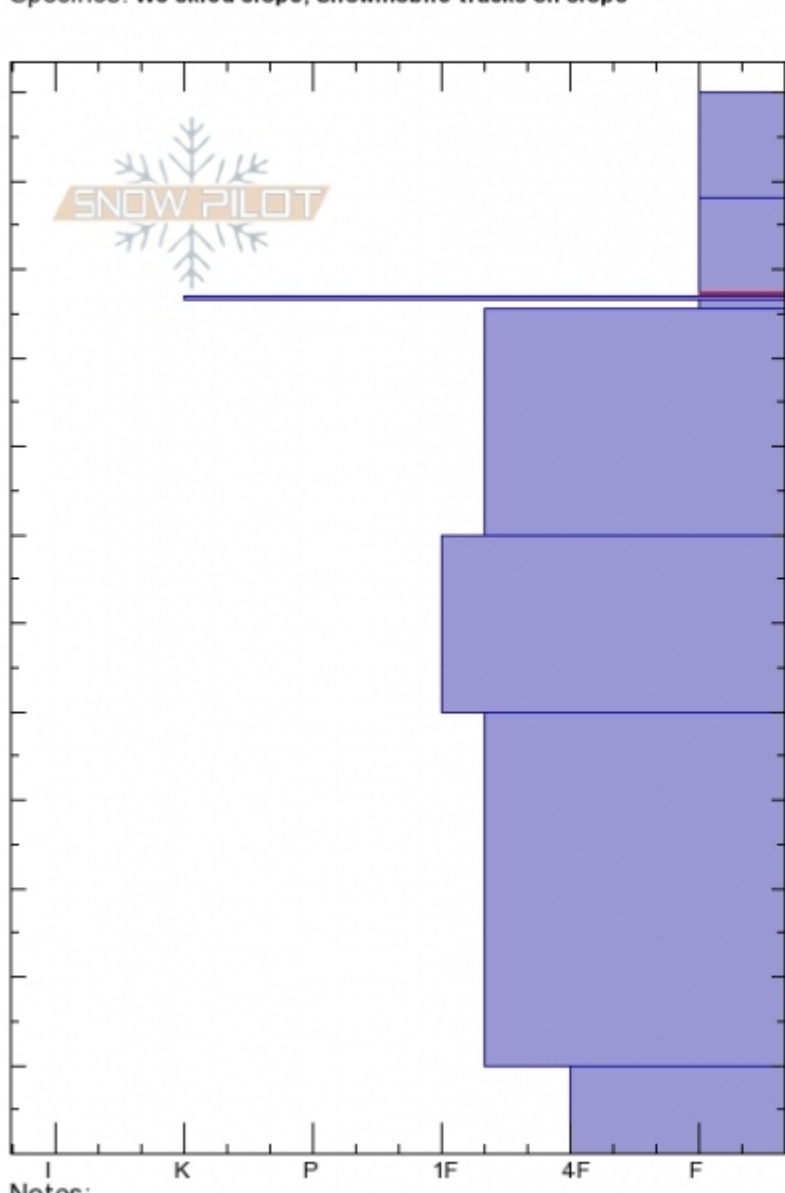

Wilderness Boundary  
 Madison Range-S  
 MT  
 Elevation: 9062 ft  
 Aspect: 230°  
 Specifics: We skied slope; Snowmobile tracks on slope

Doug Chabot  
 Tue Jan 24 11:30 2017  
 Co-ord: 44.97667N, -111.35982W  
 Slope Angle: 28°  
 Wind Loading: no

Stability: **Good**  
 Air Temperature: -9°C  
 Sky Cover: **SCT**  
 Precipitation: **NO**  
 Wind: **Calm**

HS120 PF120  
 Stability Test Notes

Layer No  
 97-108: P

Crystal Form	Crystal Size	Moisture	ρ kg/m³	Stability tests
+		D		
⊠ ( / )		D		
⊙		D		PST100/100 (End) @97cm
⊠		D		CT4, Q1 @97cm
				ECTP10 @97cm
				CT5, Q1 @95.5cm
				CT12, Q1 @70cm
□		D		
Λ		D		