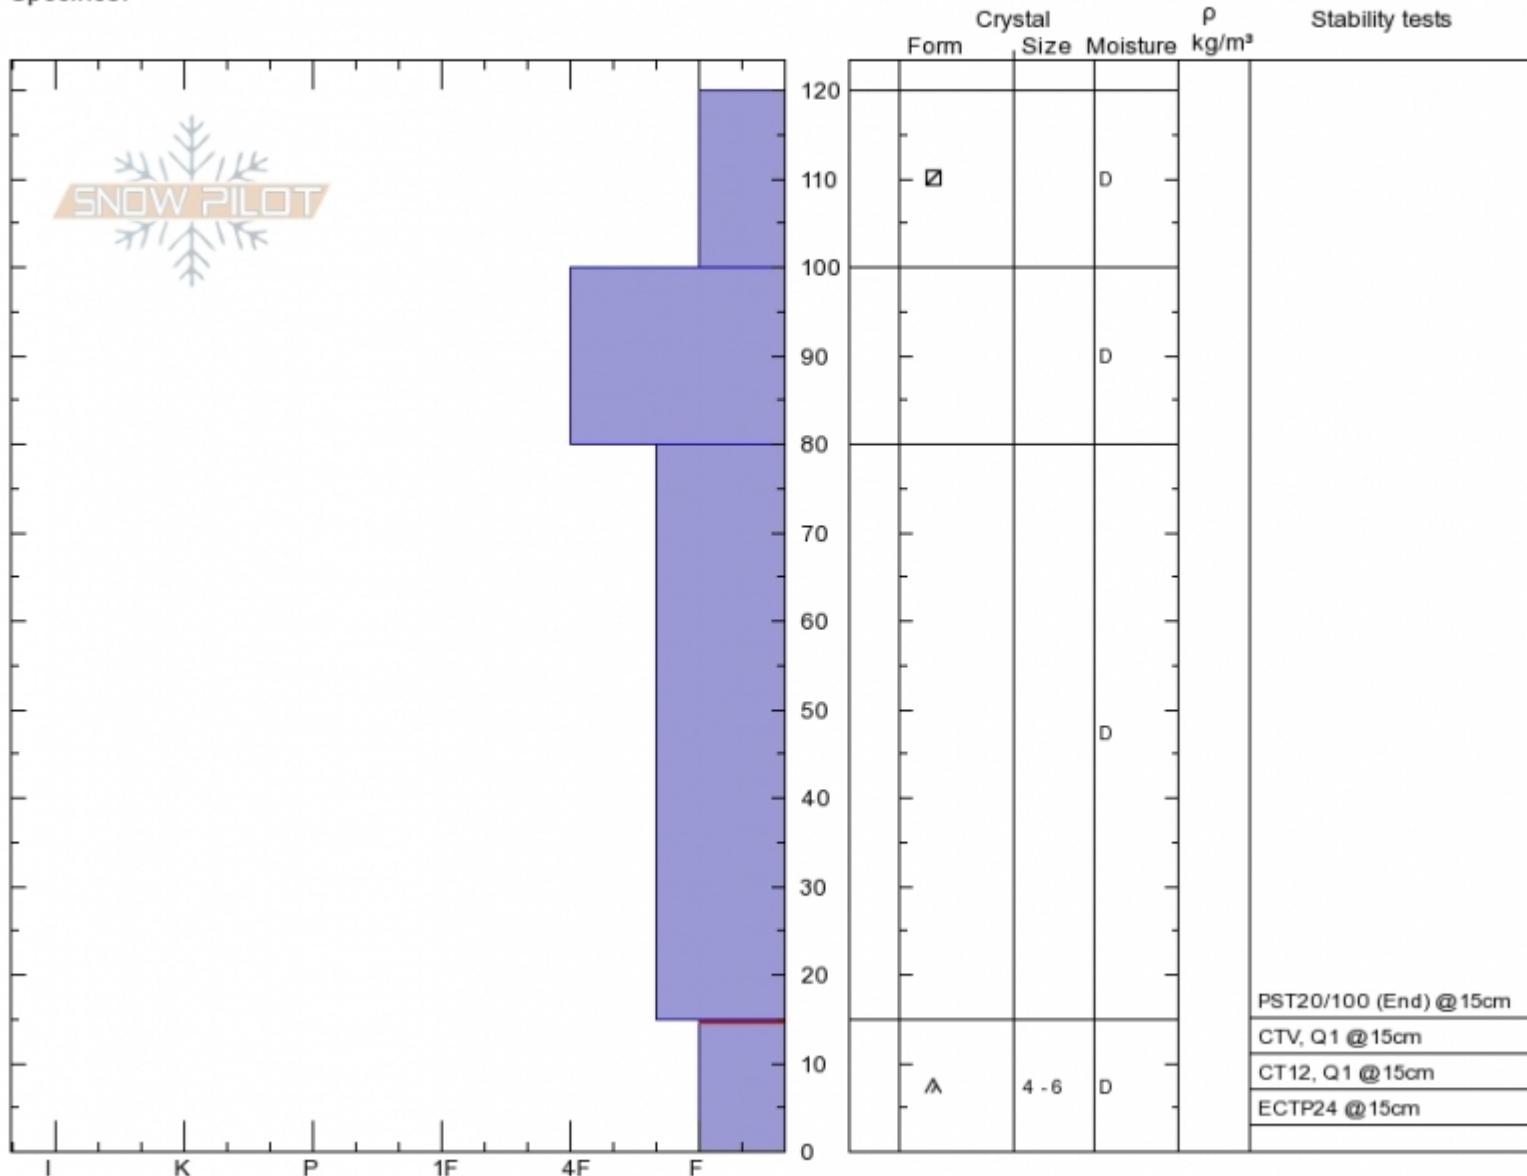

Lightning Creek
 Madison Range-S
 MT
 Elevation: 9032 ft
 Aspect: 100°
 Specifics:

Doug Chabot
 Tue Jan 24 12:45 2017
 Co-ord: 44.97945N, -111.37273W
 Slope Angle: 33°
 Wind Loading: no

Stability: **Poor**
 Air Temperature: -9°C
 Sky Cover: **SCT**
 Precipitation: **NO**
 Wind: **Calm**

HS120
 Stability Test Notes
 15: no bueno

Layer No
 0-15: Prob

Notes: Video of pit: <https://youtu.be/klRb0-6BL9g>

Photo of pit: <http://www.mtavalanche.com/images/17/digging-snowpit-s-madison-range>

Advisory Region
 Southern Madison