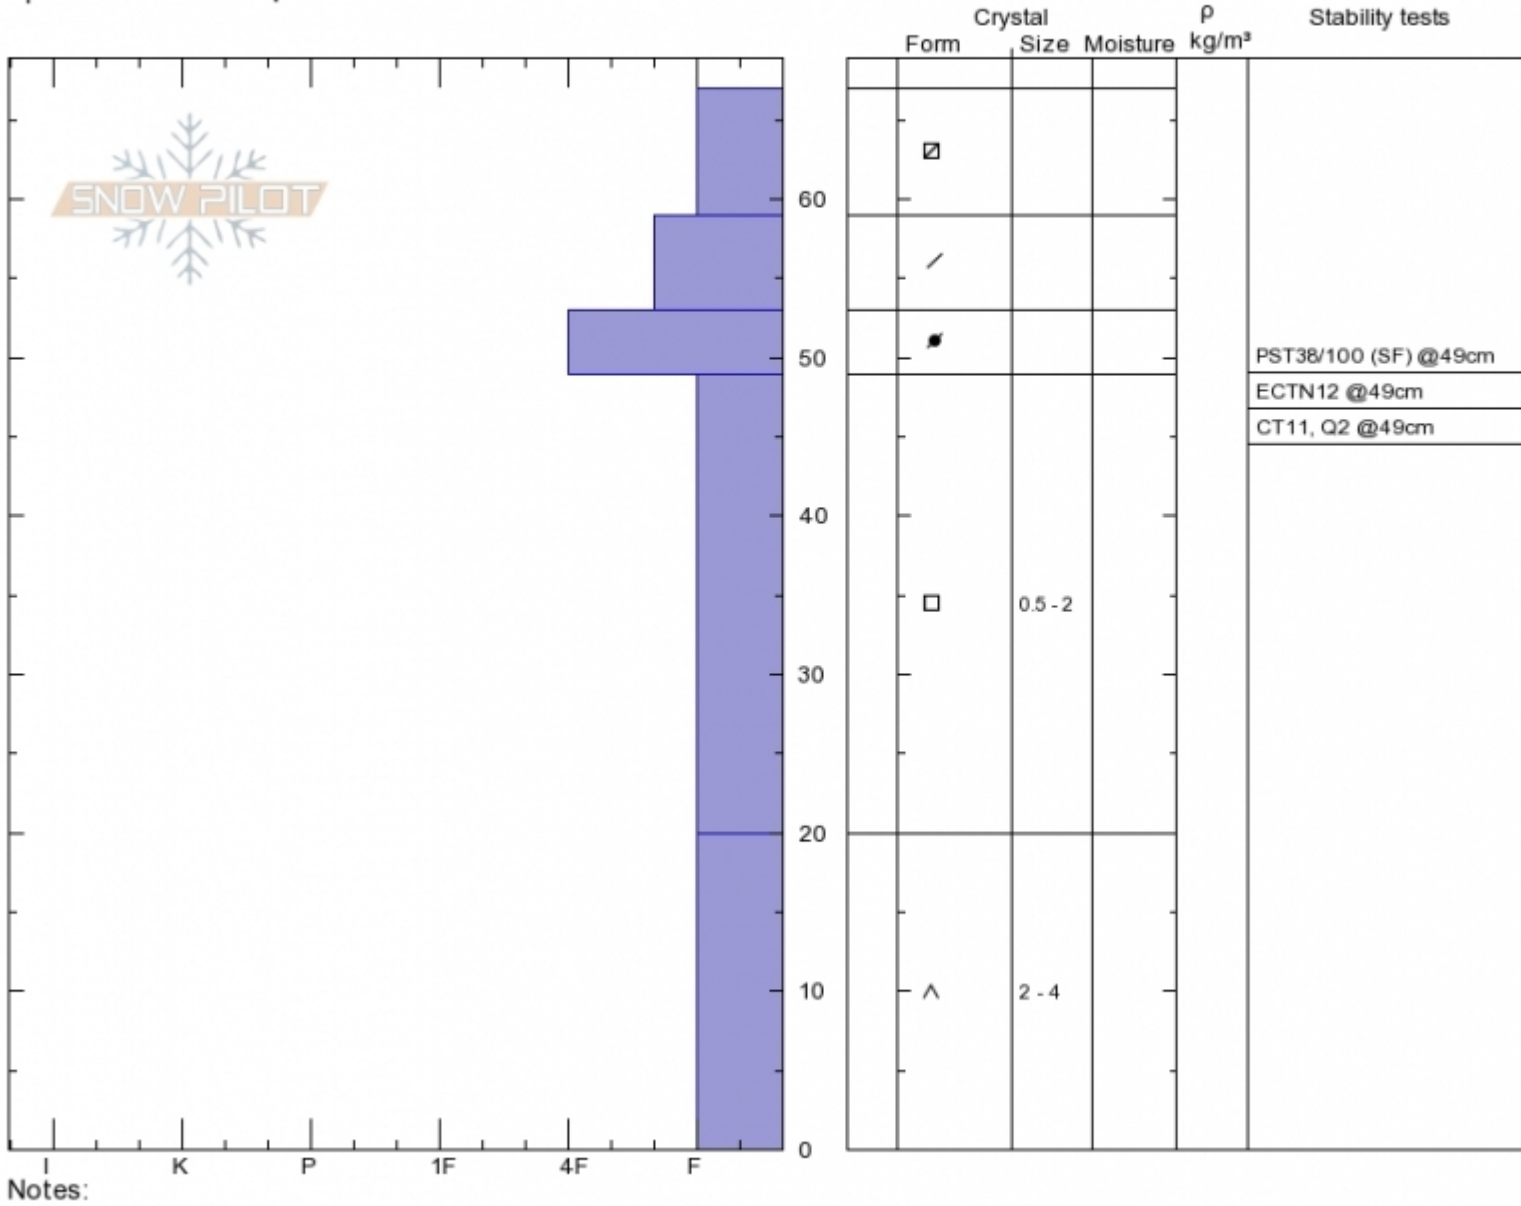

Bridger West Side
Bridger Range
MT
Elevation: **8200 ft**
Aspect: **340°**
Specifics: **We skied slope**

Eric Knoff
Wed Jan 18 13:00 2017
Co-ord:
Slope Angle: **28°**
Wind Loading:

Stability: **Good**
Air Temperature: **-5°C**
Sky Cover: **CLR**
Precipitation: **NO**
Wind: **SW Calm**

HS67 PF67
Stability Test Notes

Layer No
0-20: Prob

Advisory Region
Bridger Range

Forecast link: [GNFAC Avalanche Advisory for Fri Jan 20, 2017](#)[GNFAC Avalanche Forecast for Sat Jan 21, 2017](#)[GNFAC Avalanche Forecast for Sun Jan 22, 2017](#)[GNFAC Avalanche Advisory for Mon Jan 23, 2017](#)
Bridger Range, 2017-01-20