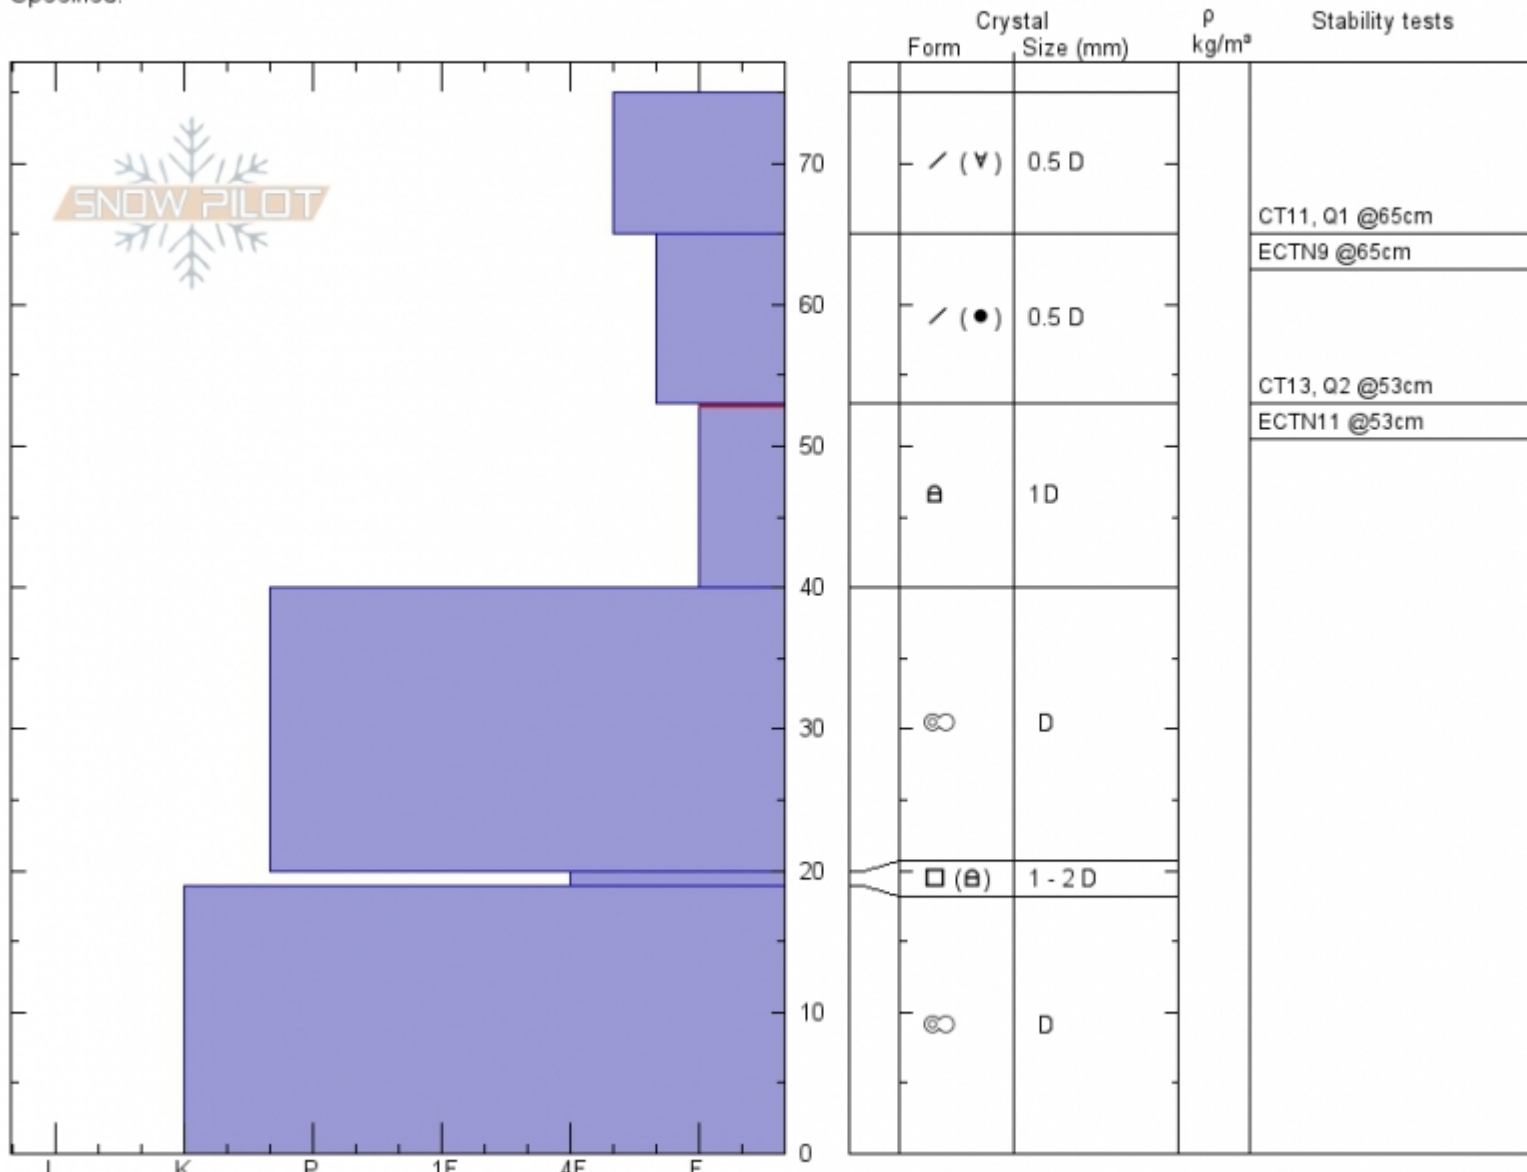

No Name Bowl
Bridger Range
MT
 Elevation: **8600 ft**
 Aspect: **355°**
 Specifics:

Doug Chabot-Admin
Sun Nov 27 10:30 2016 (MST)
 Co-ord: **45.91737N, -110.97791W**
 Slope Angle: **30°**
 Wind Loading: **yes**

Stability: **Good**
 Air Temperature: **-3°C**
 Sky Cover: **sky fully covered**
 Precipitation: **None**
 Wind: **SW Moderate**

HS75
 Stability Test Notes

Layer No
40-53: Pro

Notes: Snow depth ranged from 1-3 feet depending on wind loads. the thinner spots were all facets.