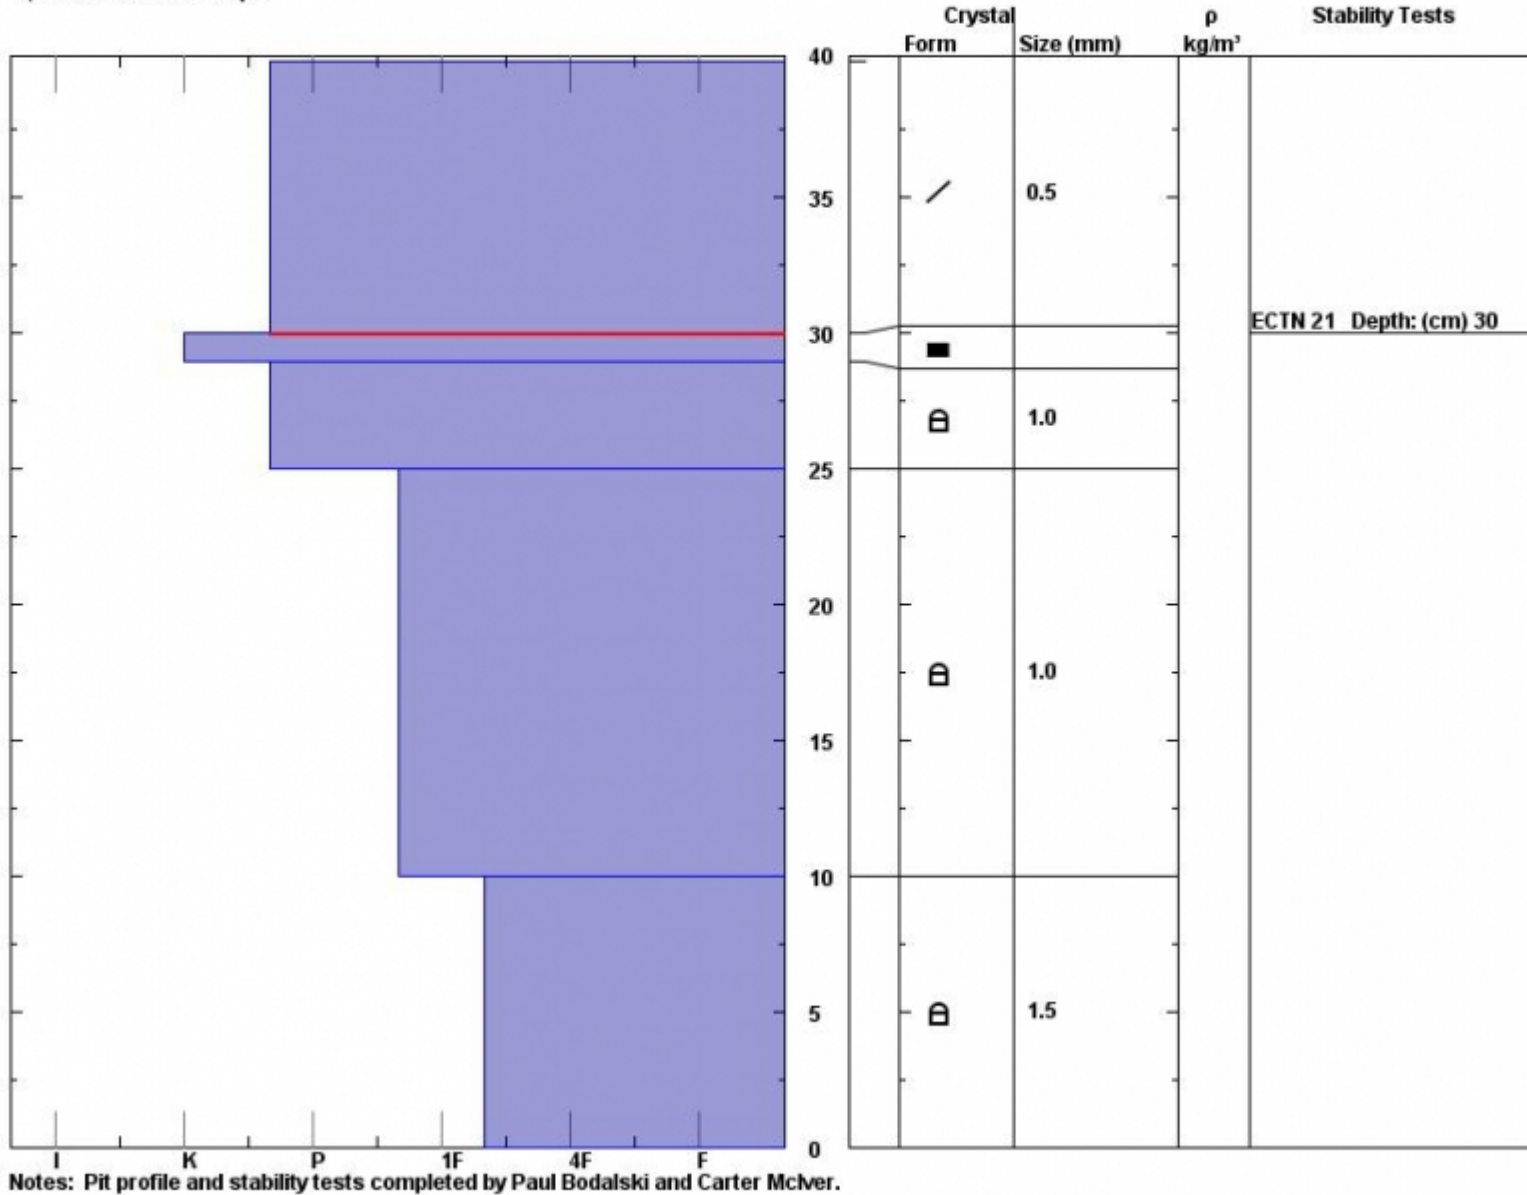

Snow Pit Profile  
**Sacajawea Bowl**  
**Bridgers, MT**  
 Elevation (ft) **8480**  
 Aspect: **10**  
 Specifics: **We skied slope.**

Observer: **Paul Bodalski**  
**Wed Nov 23 10:30:00 MST 2016**  
 Co-ord: **45.90075 N 110.9721 W**  
 Slope: **10**  
 Wind loading: **yes**

Stability on similar slopes: **Fair**  
 Air Temperature: **10 F**  
 Sky Cover: **sky 8/8 covered**  
 Precipitation: **Snow < 0.5 cm/hr**  
 Wind: **W Strong**

**PF2 HS40**  
 Stability Test Notes:

Layer note  
**30-40: Pro**