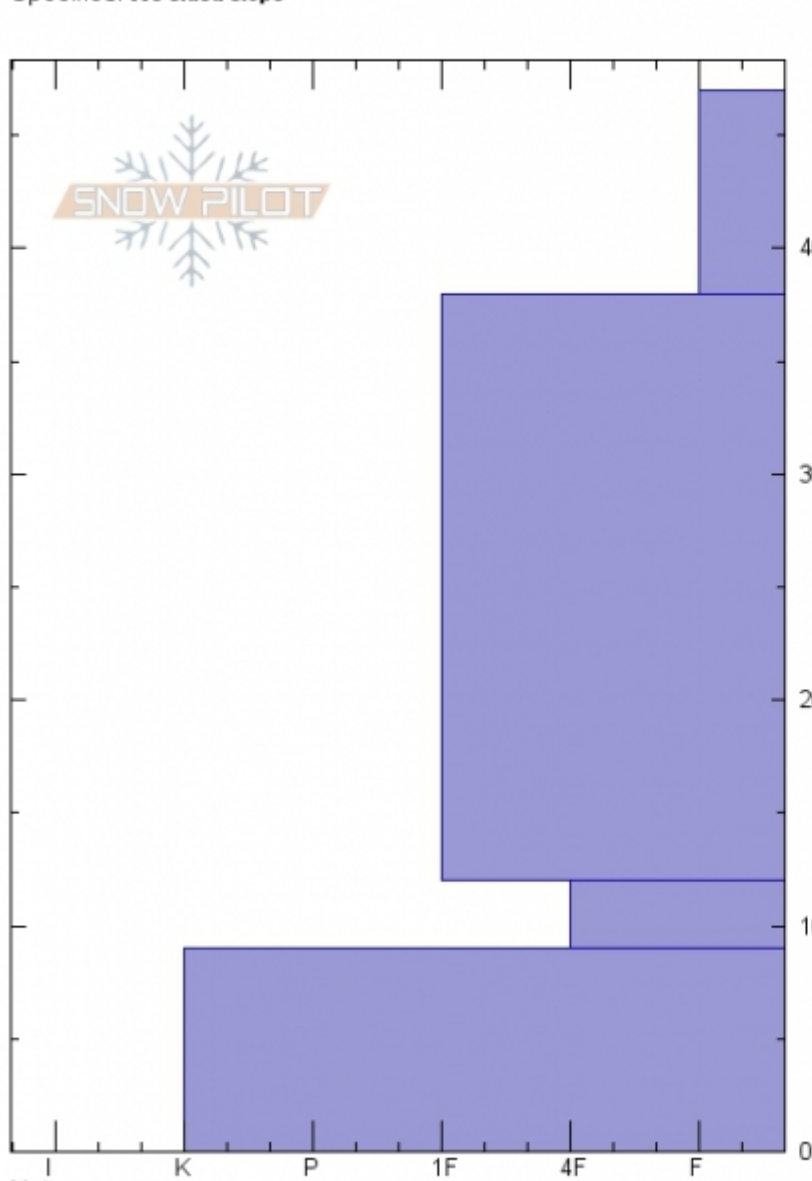

**Northern Bridgers**  
**Bridger Range**  
**MT**  
 Elevation: **8800 ft**  
 Aspect: **70°**  
 Specifics: **We skied slope**

**Eric Knoff**  
**Fri Nov 18 15:15 2016 (MST)**  
 Co-ord:  
 Slope Angle: **31°**  
 Wind Loading: **yes**

Stability:  
 Air Temperature: **-10°C**  
 Sky Cover: **Clear**  
 Precipitation: **None**  
 Wind: **SW Moderate**

**HS47**  
 Stability Test Notes

Layer No

Form	Crystal Size (mm)	$\rho$ kg/m <sup>3</sup>	Stability tests
+			
.			
/			ECTN26 @9cm
■			