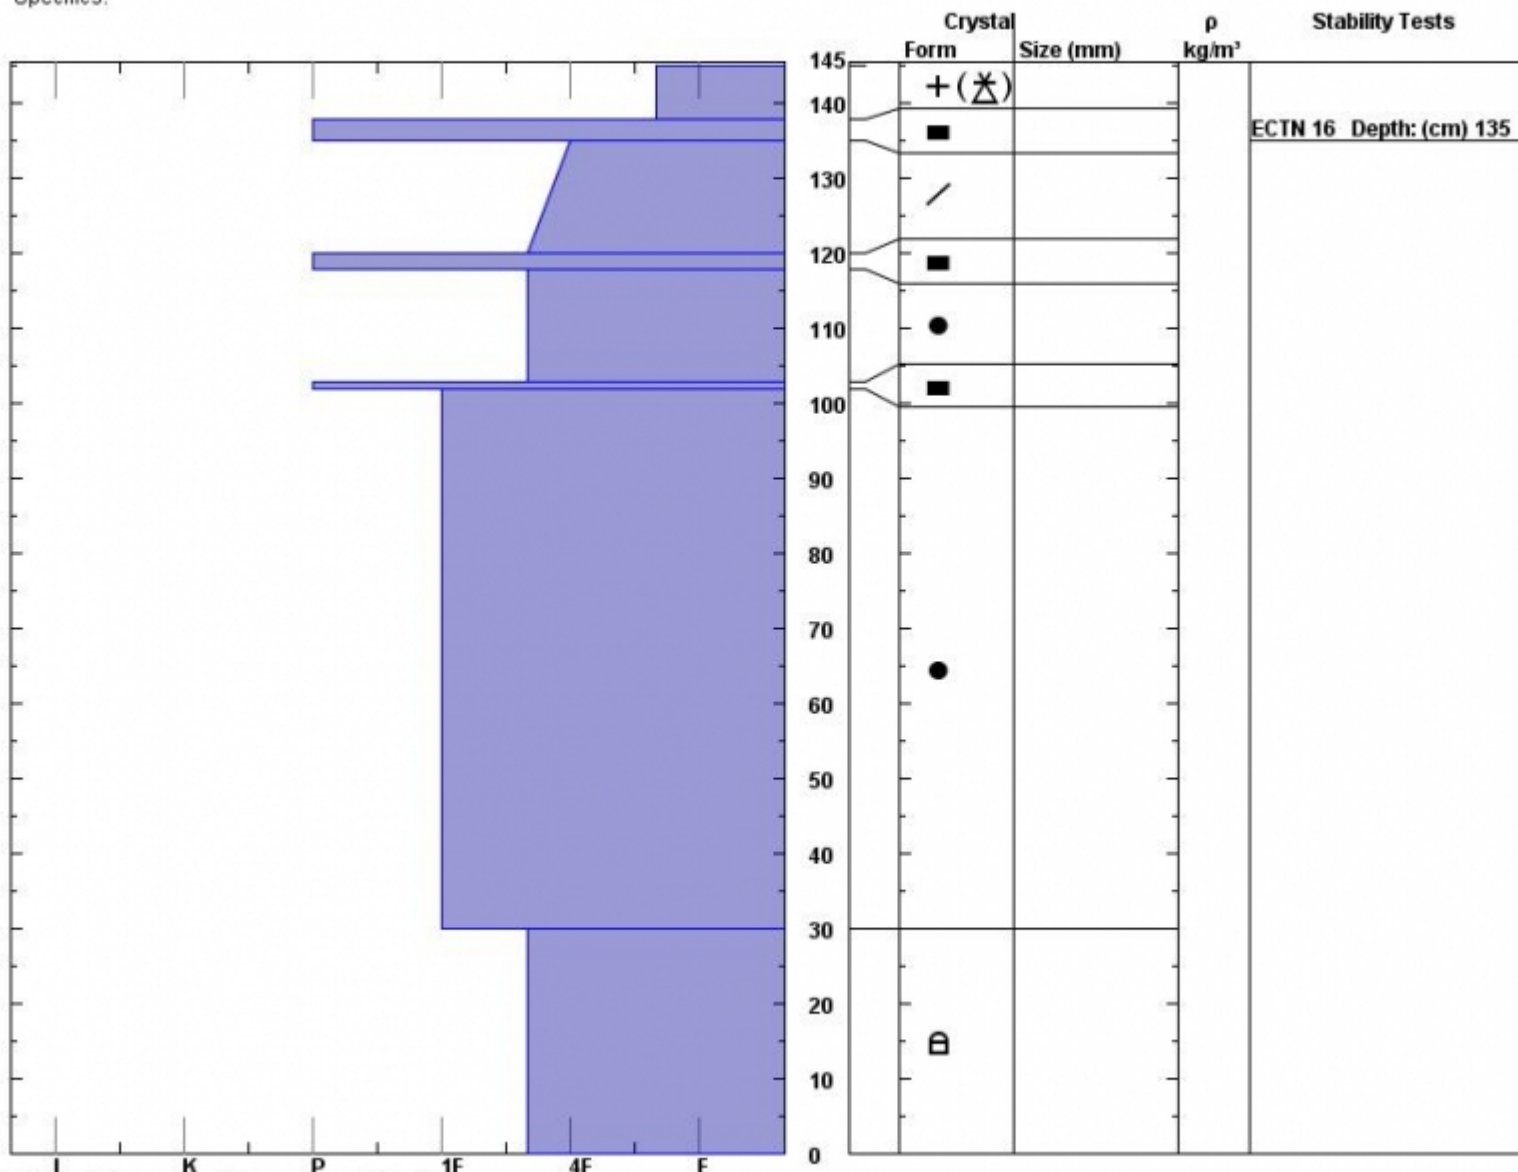

Snow Pit Profile
Buck Ridge
Northern Madison, MT
 Elevation (ft) **9200**
 Aspect: **110**
 Specifics:

Observer: **Eric Knoff**
Sun Feb 28 11:07:00 MST 2016
 Co-ord: **N W**
 Slope: **33**
 Wind loading: **no**

Stability on similar slopes: **Good**
 Air Temperature: **C**
 Sky Cover: **sky < 2/8 covered**
 Precipitation: **None**
 Wind: **W Moderate**

Stability Test Notes: Layer note

Advisory Region
 Northern Madison
 Northern Madison, 2016-02-29