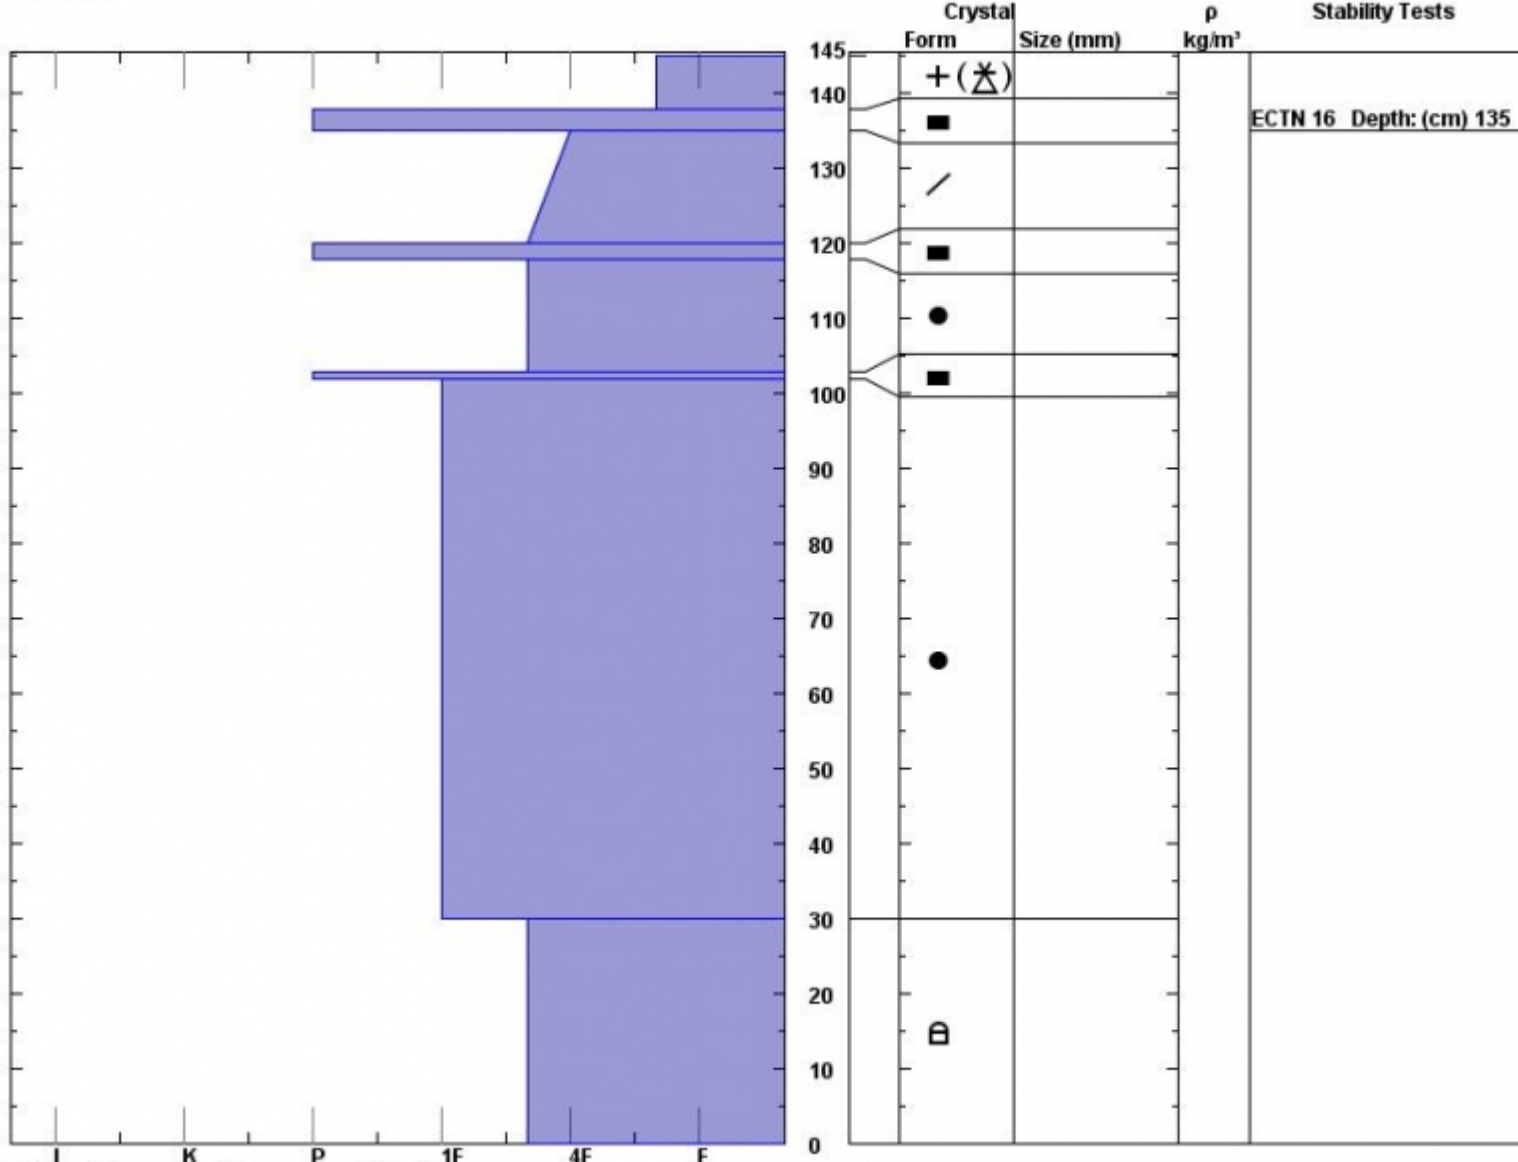

Snow Pit Profile
Buck Ridge
Northern Madison, MT
 Elevation (ft) **9200**
 Aspect: **110**
 Specifics:

Observer: **Eric Knoff**
Sun Feb 28 11:07:00 MST 2016
 Co-ord: **N W**
 Slope: **33**
 Wind loading: **no**

Stability on similar slopes: **Good**
 Air Temperature: **C**
 Sky Cover: **sky < 2/8 covered**
 Precipitation: **None**
 Wind: **W Moderate**

Stability Test Notes: Layer note

Notes: A deep and stable snowpack for this area.