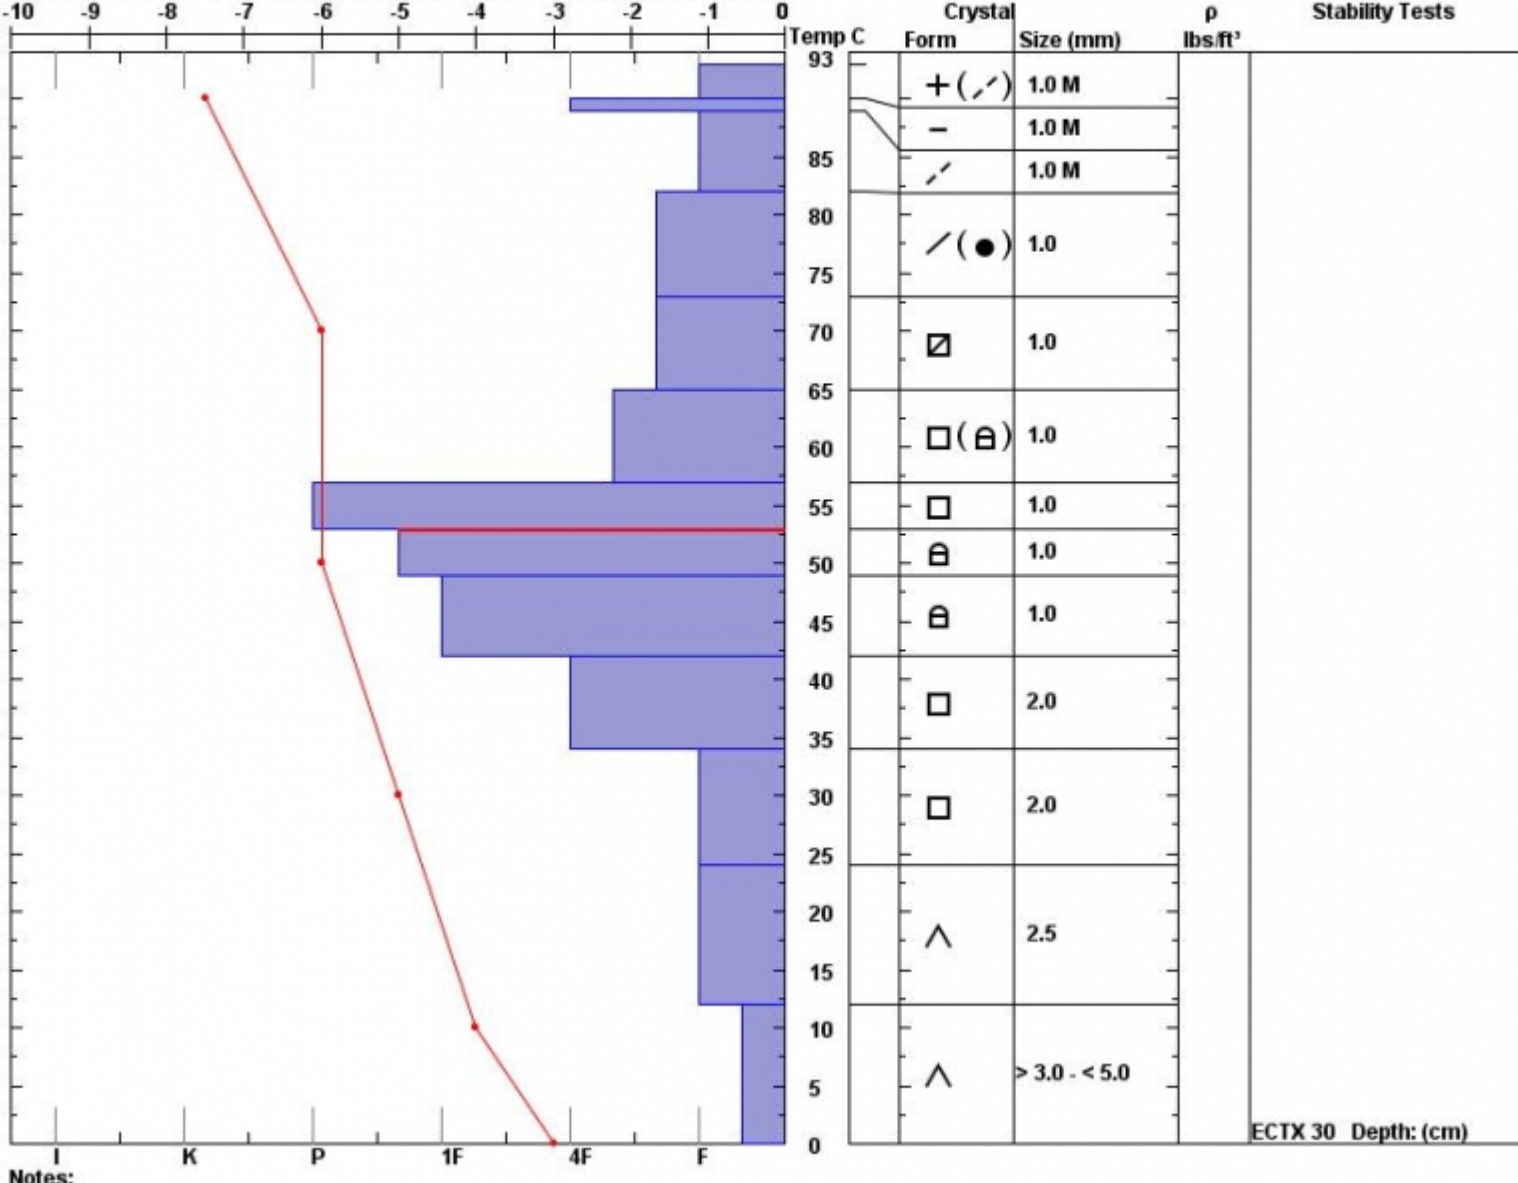

Snow Pit Profile  
**Crown Butte**  
**Absaroka Beartooth, MT**  
 Elevation (ft) **9600**  
 Aspect: **270**

Observer: **Wes Dudley**  
**Sun Feb 14 10:45:00 MST 2016**  
 Co-ord: **45.05193 N 109.96414 W**  
 Slope: **23**  
 Wind loading: **previous**

Stability on similar slopes: **Good**  
 Air Temperature: **-7 C**  
 Sky Cover: **sky 8/8 covered**  
 Precipitation: **Snow < 0.5 cm/hr**  
 Wind: **W Moderate**

**PF20 HS93**  
 Stability Test Notes:  
 Layer note: **49-53: Pro**

Specifics: **We skied slope. Ski tracks on slope. Snowmobile tracks on slope.**

Notes:

Advisory Region  
 Cooke City  
 Cooke City, 2016-02-15