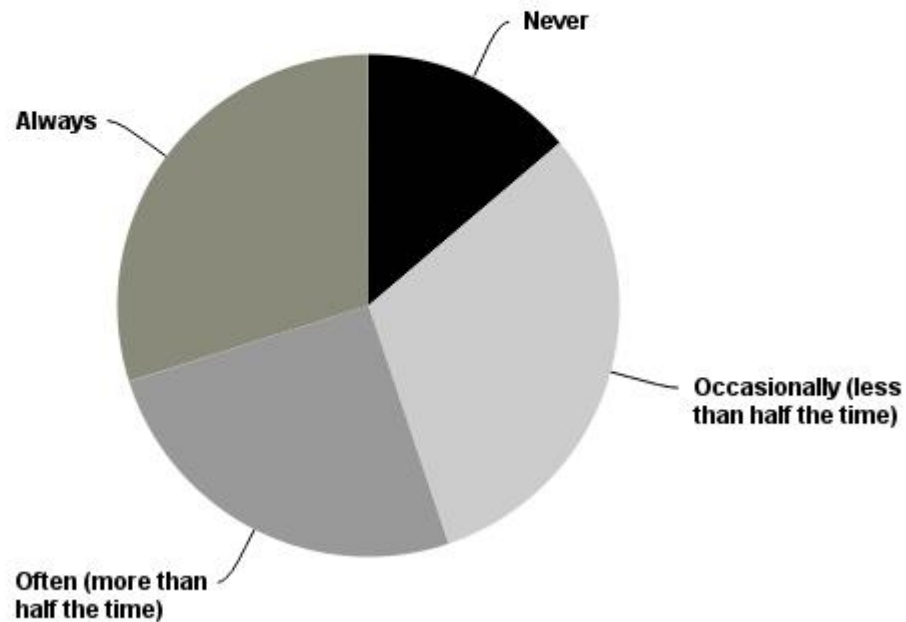

**Q4 How often do you dig a snowpit when you ski/ride in the backcountry (or sidecountry)?**

Answered: 87 Skipped: 0

Students who had taken the class within the last two years and had at least one season of travelling in the backcountry reported how often they dig snowpits: Never (14%), Occasionally (31%), Often (25%), and Always (30%).