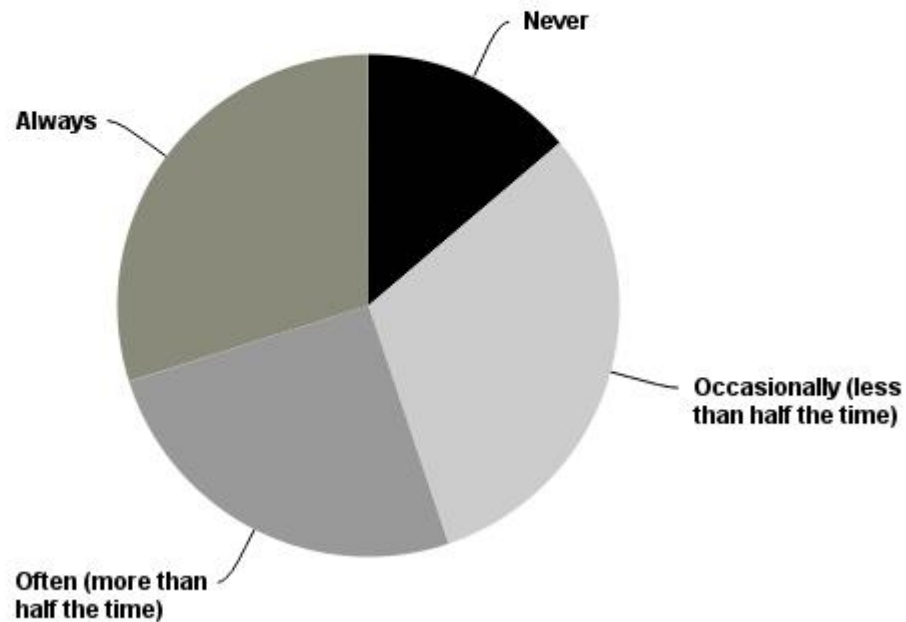

Q4 How often do you dig a snowpit when you ski/ride in the backcountry (or sidecountry)?

Answered: 87 Skipped: 0

Students who had taken the class within the last two years and had at least one season of travelling in the backcountry reported how often they dig snowpits: Never (14%), Occasionally (31%), Often (25%), and Always (30%).