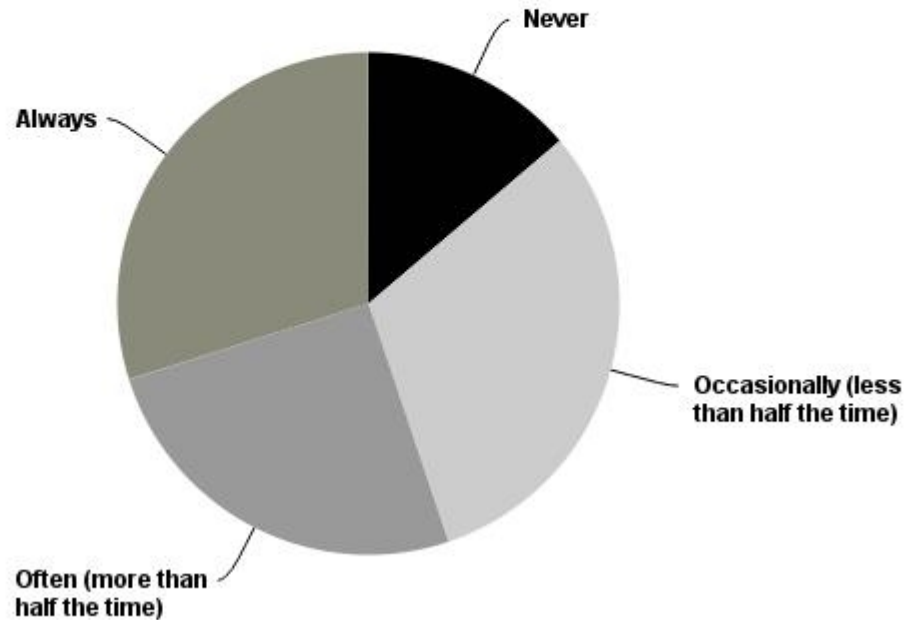

Q4 How often do you dig a snowpit when you ski/ride in the backcountry (or sidecountry)?

Answered: 87 Skipped: 0

Students who had taken the class within the last two years and had at least one season of travelling in the backcountry reported how often they dig snowpits: Never (14%), Occasionally (31%), Often (25%), and Always (30%).