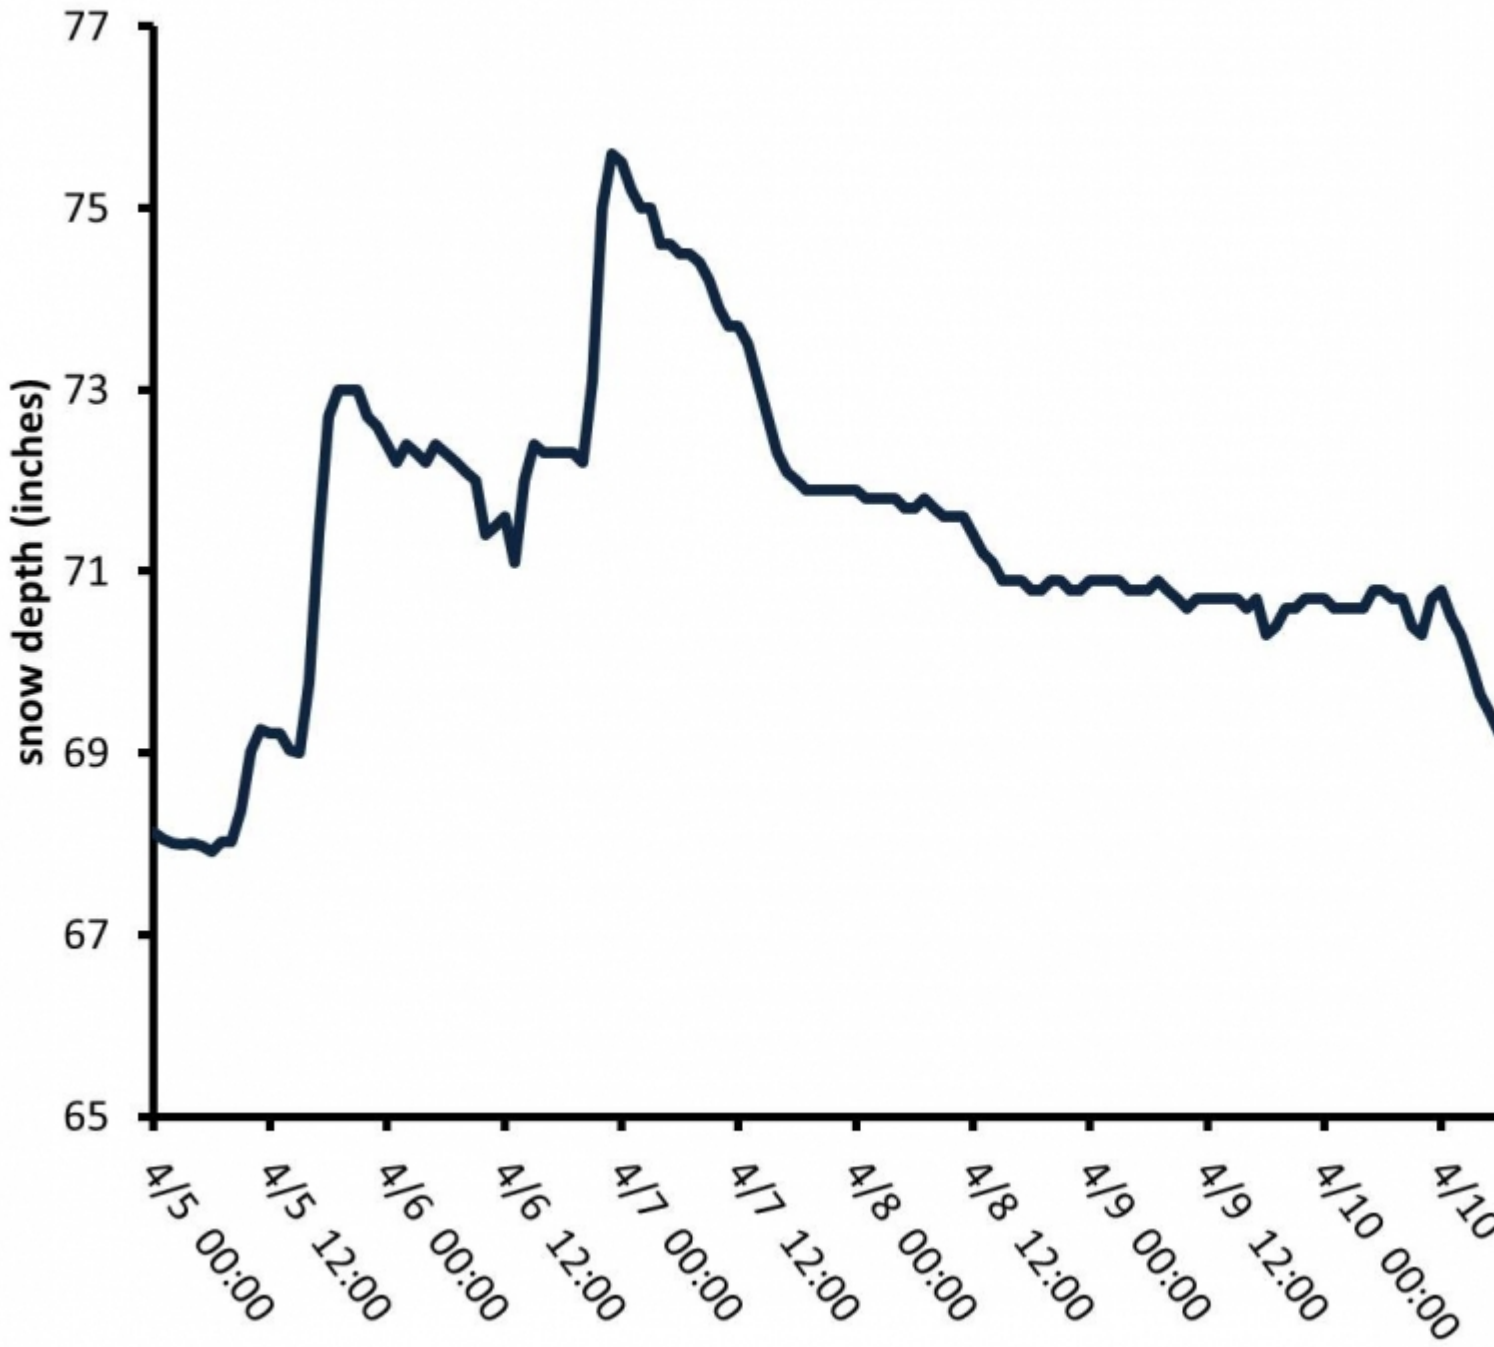

# Total Snow Depth at Yellowstone Club Timberline Sta

Total snow depth from the Timberline Station at the Yellowstone Club at 9400 feet. Changes in snow depth indicate snowfall amounts.

Advisory Region  
Northern Madison  
Longitude  
-111.45W  
Latitude

45.23N

Northern Madison, 2015-04-14