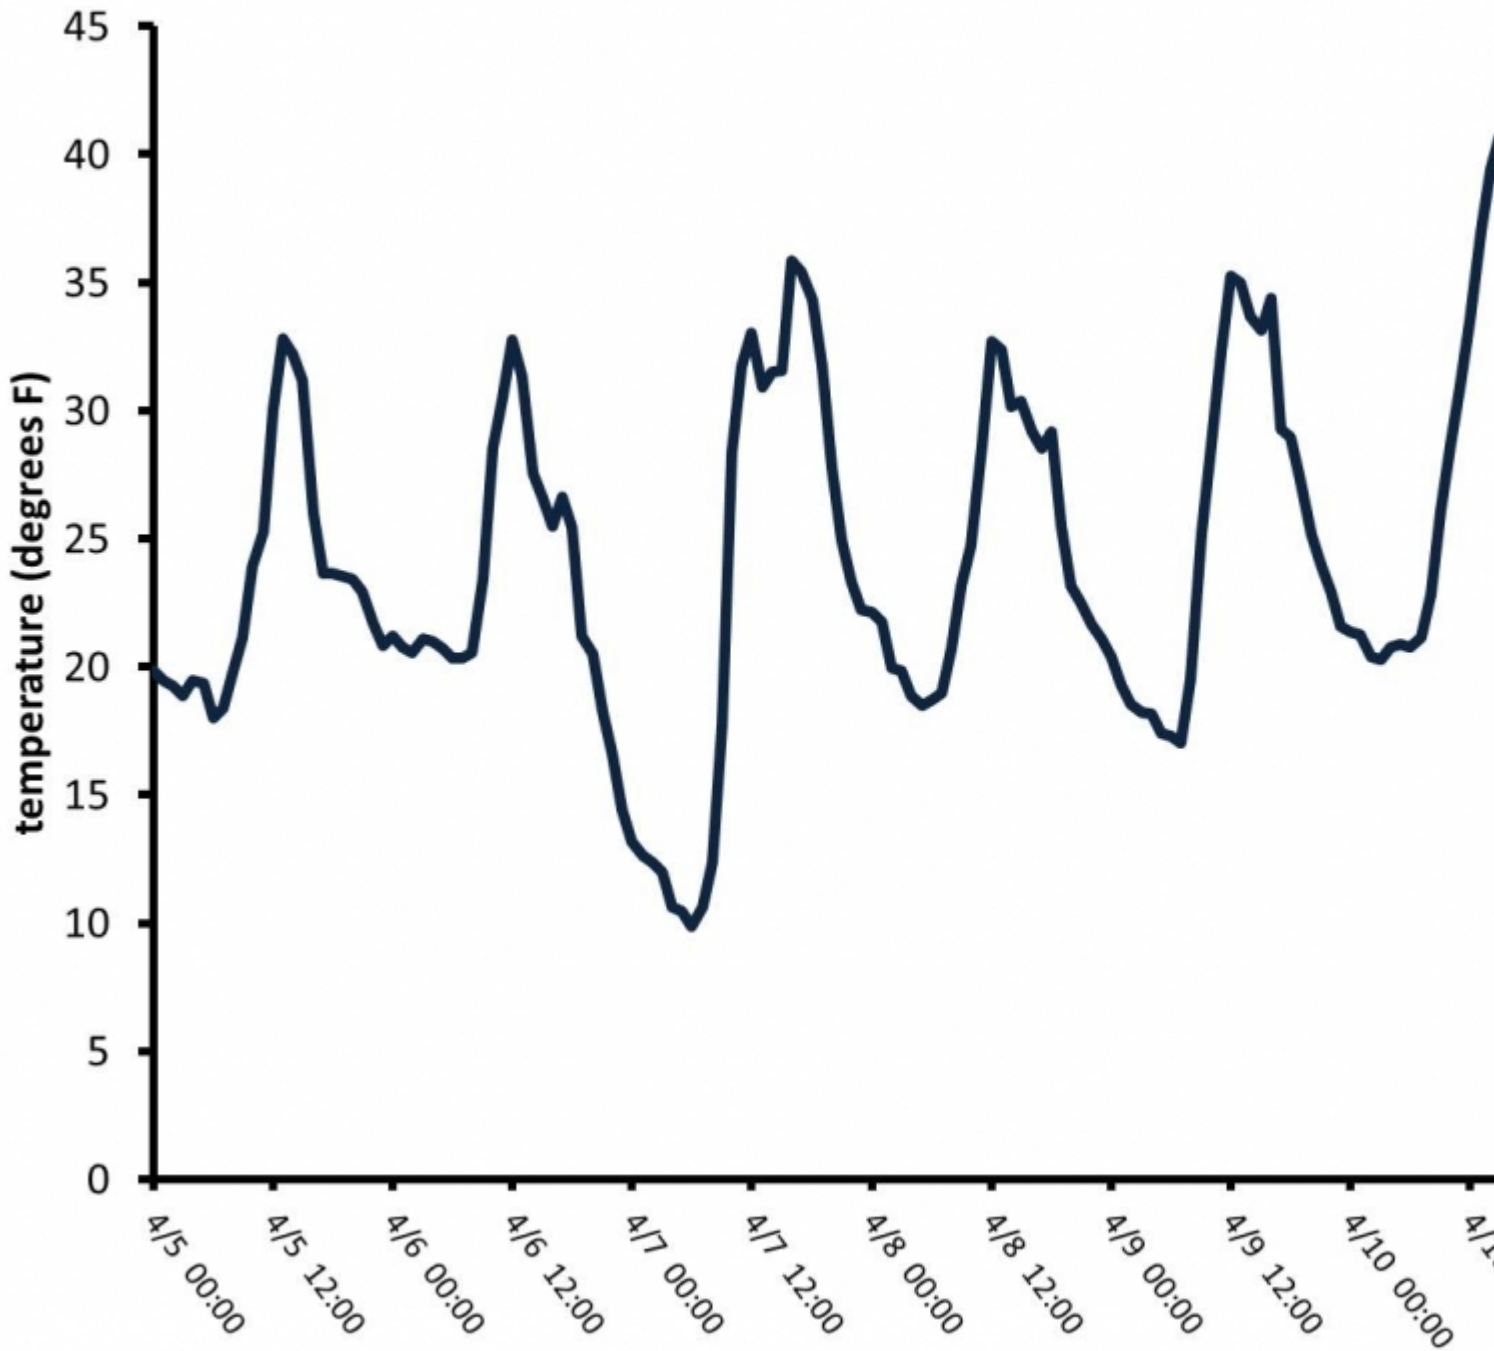

# Air Temperature at Yellowstone Club Timberline Station

Air temperature from the Timberline Station at the Yellowstone Club at 9400 feet.

Advisory Region  
Northern Madison  
Longitude  
-111.45W  
Latitude  
45.23N