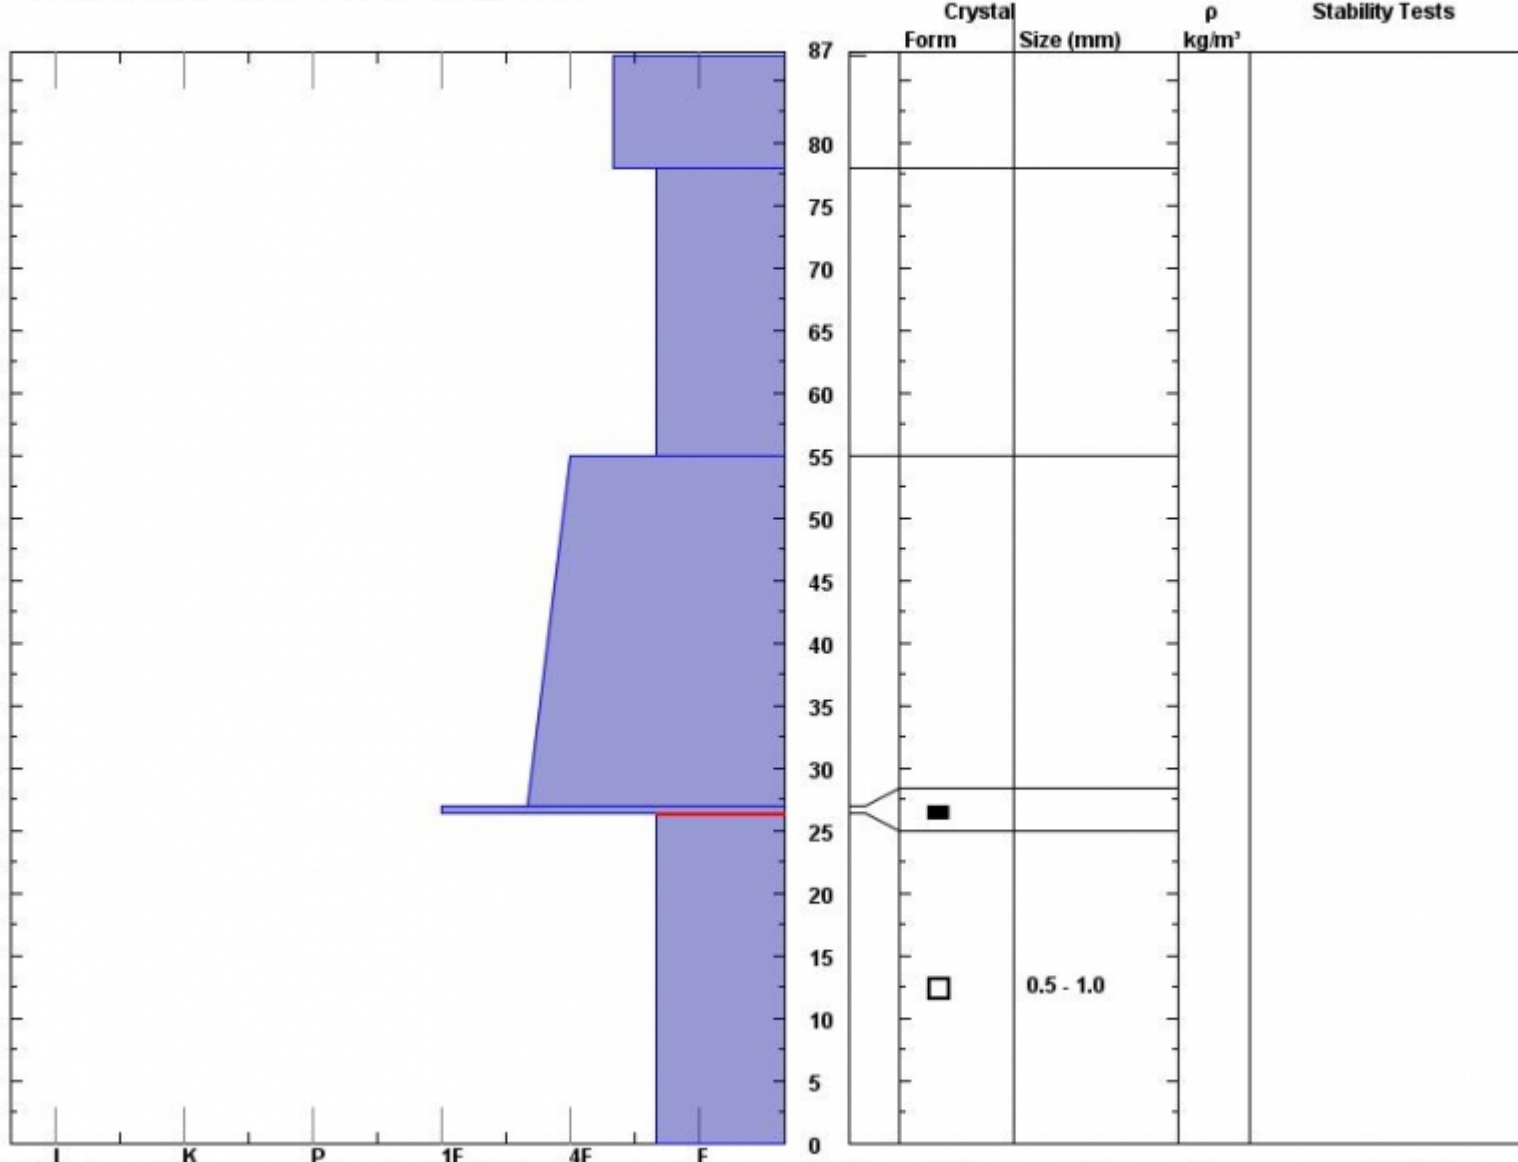

Snow Pit Profile
Henderson Mtn
Beartooth, MT
 Elevation (ft) **9450**
 Aspect: **210**
 Specifics: **Avalanche Pit: crown; Collapsing, widespread.**

Observer: **Mark Staples**
Wed Nov 26 16:00:00 MST 2014
 Co-ord: **45.04174 N 109.94242 W**
 Slope: **37**
 Wind loading: **yes**

Stability on similar slopes: **Very Poor**
 Air Temperature: **C**
 Sky Cover: **sky 8/8 covered**
 Precipitation: **Snow - 2 cm/hr**
 Wind: **Strong**

Stability Test Notes:
 Layer note:
0-26.5: Pro

Notes: Crown from a snowmobile avalanche fatality. This avalanche was remotely triggered. The snowpack in many other areas was 3-4 feet deep.