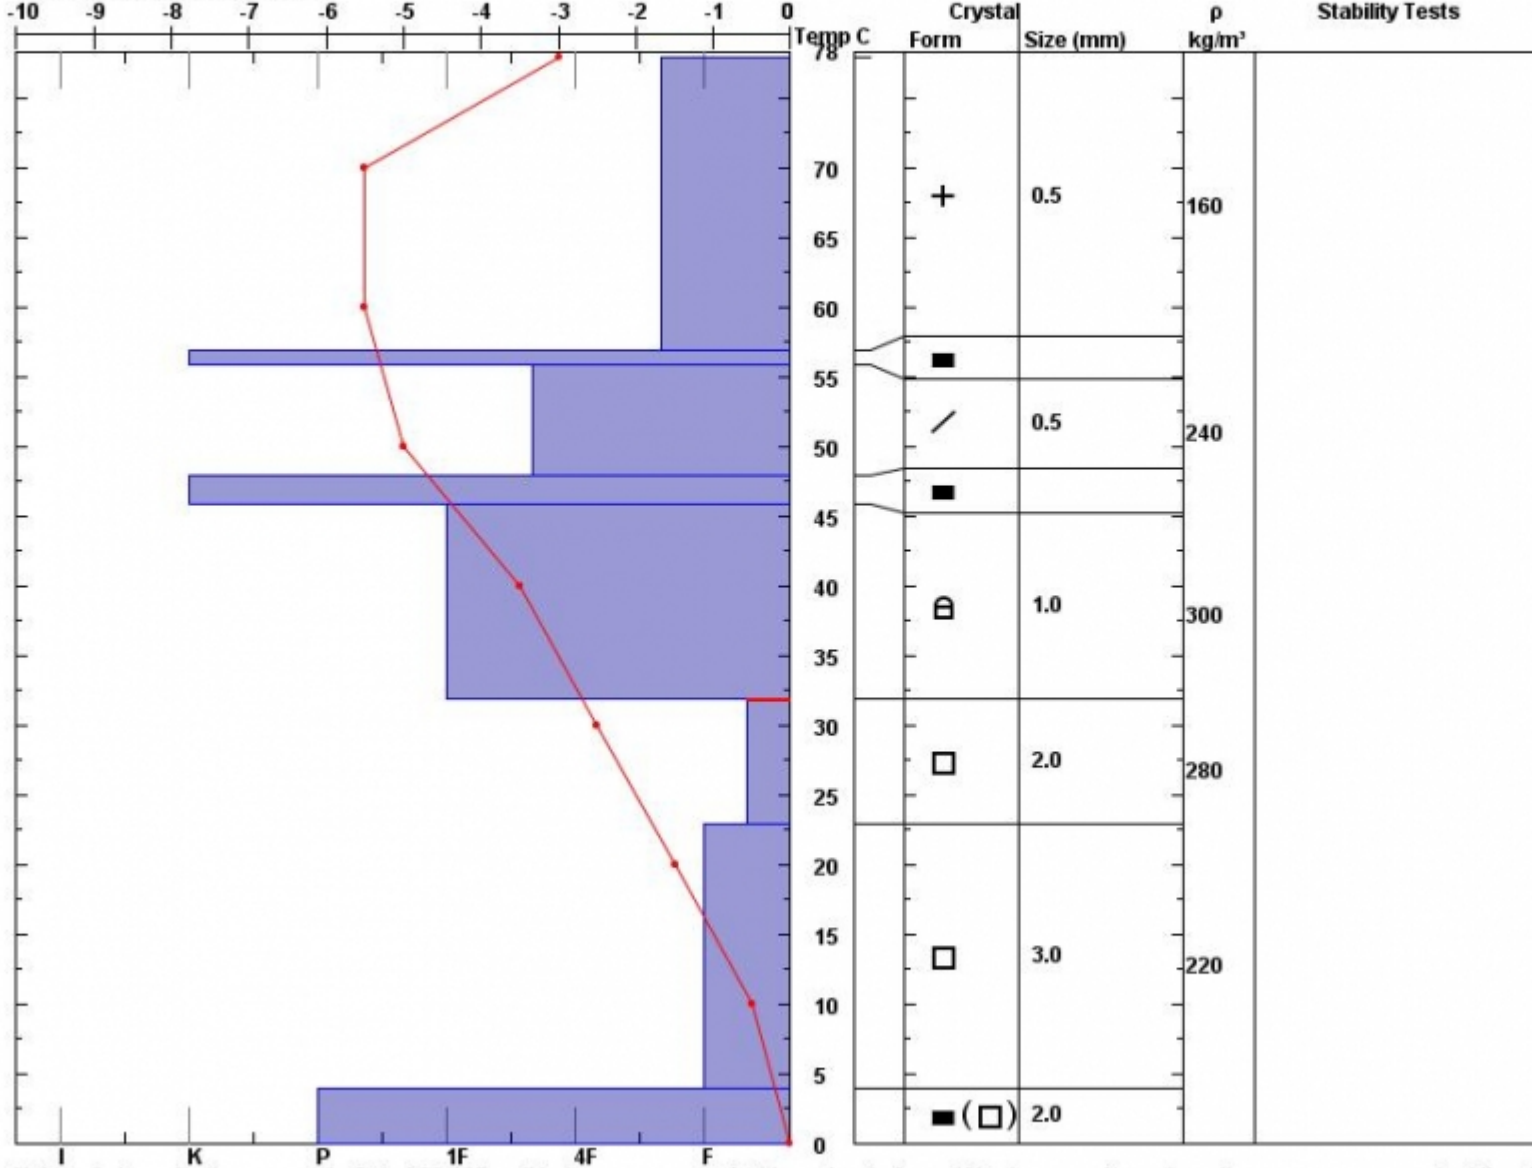

Snow Pit Profile
Cedar Mtn.
Madison, MT
 Elevation (ft) **8700**
 Aspect: **275**

Observer: **Ian Hoyer**
Tue Jan 07 12:00:00 MST 2014
 Co-ord:
 Slope: **10**
 Wind loading:

Stability on similar slopes:
 Air Temperature: **C**
 Sky Cover: **sky 8/8 covered**
 Precipitation: **Snow < 0.5 cm/hr**
 Wind: **Light Breeze**

Stability Test Notes:

Layer note
23:32: Pro

Specifics: **Collapsing, localized.**

Notes: Out conducting research. Out of 28 ECTs, all but one propagated with moderate force. We also experienced a collapse as we approached the s
 are still showing themselves to be reactive and unstable.