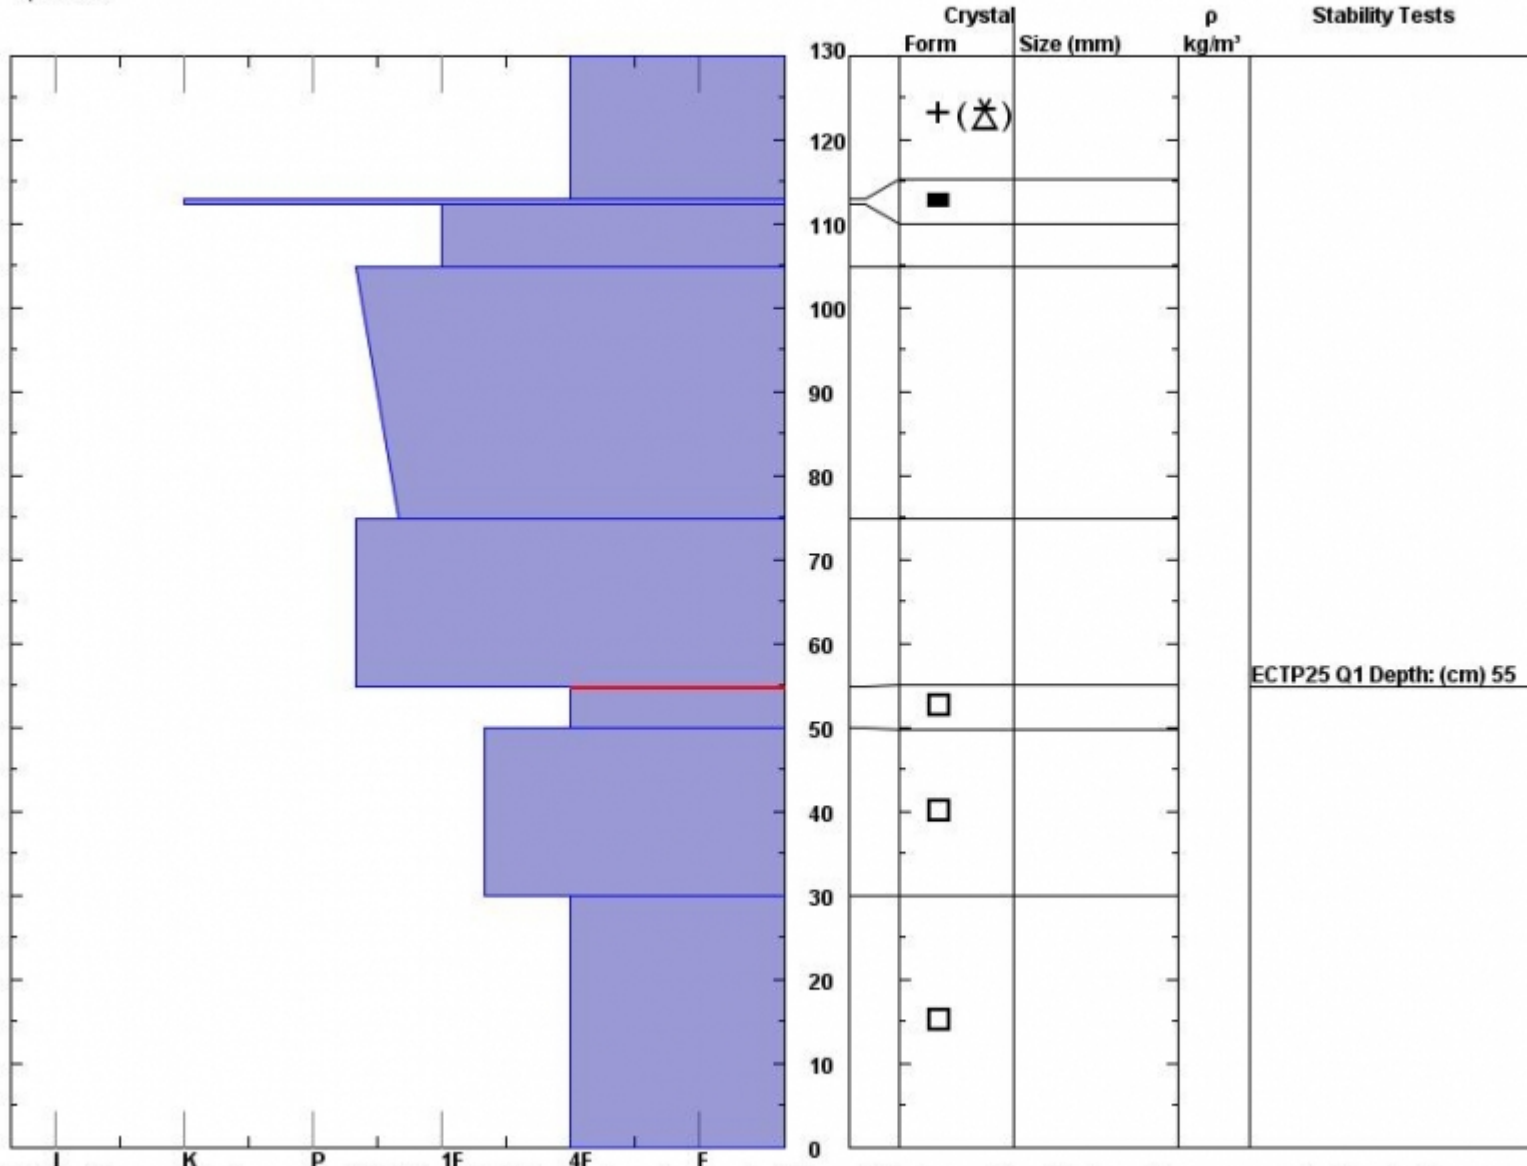

Snow Pit Profile
Motor Hill_Lionhead
Henry Mountains, MT
 Elevation (ft) **8500**
 Aspect: **100**
 Specifics:

Observer: **Doug Chabot**
Thu Mar 15 10:15:00 MDT 2012
 Co-ord: **N W**
 Slope: **30**
 Wind loading: **no**

Stability on similar slopes: **Good**
 Air Temperature: **C**
 Sky Cover: **Fog**
 Precipitation: **Snow - 1 cm/hr**
 Wind: **SW Light Breeze**

HS130
 Stability Test Notes:

Layer note
50-55: Pro

Notes: This snowpit mirrors what Bill R found in Cabin Creek yesterday. Depth hoar is the issue. The slab above it is very supportable and riding was e