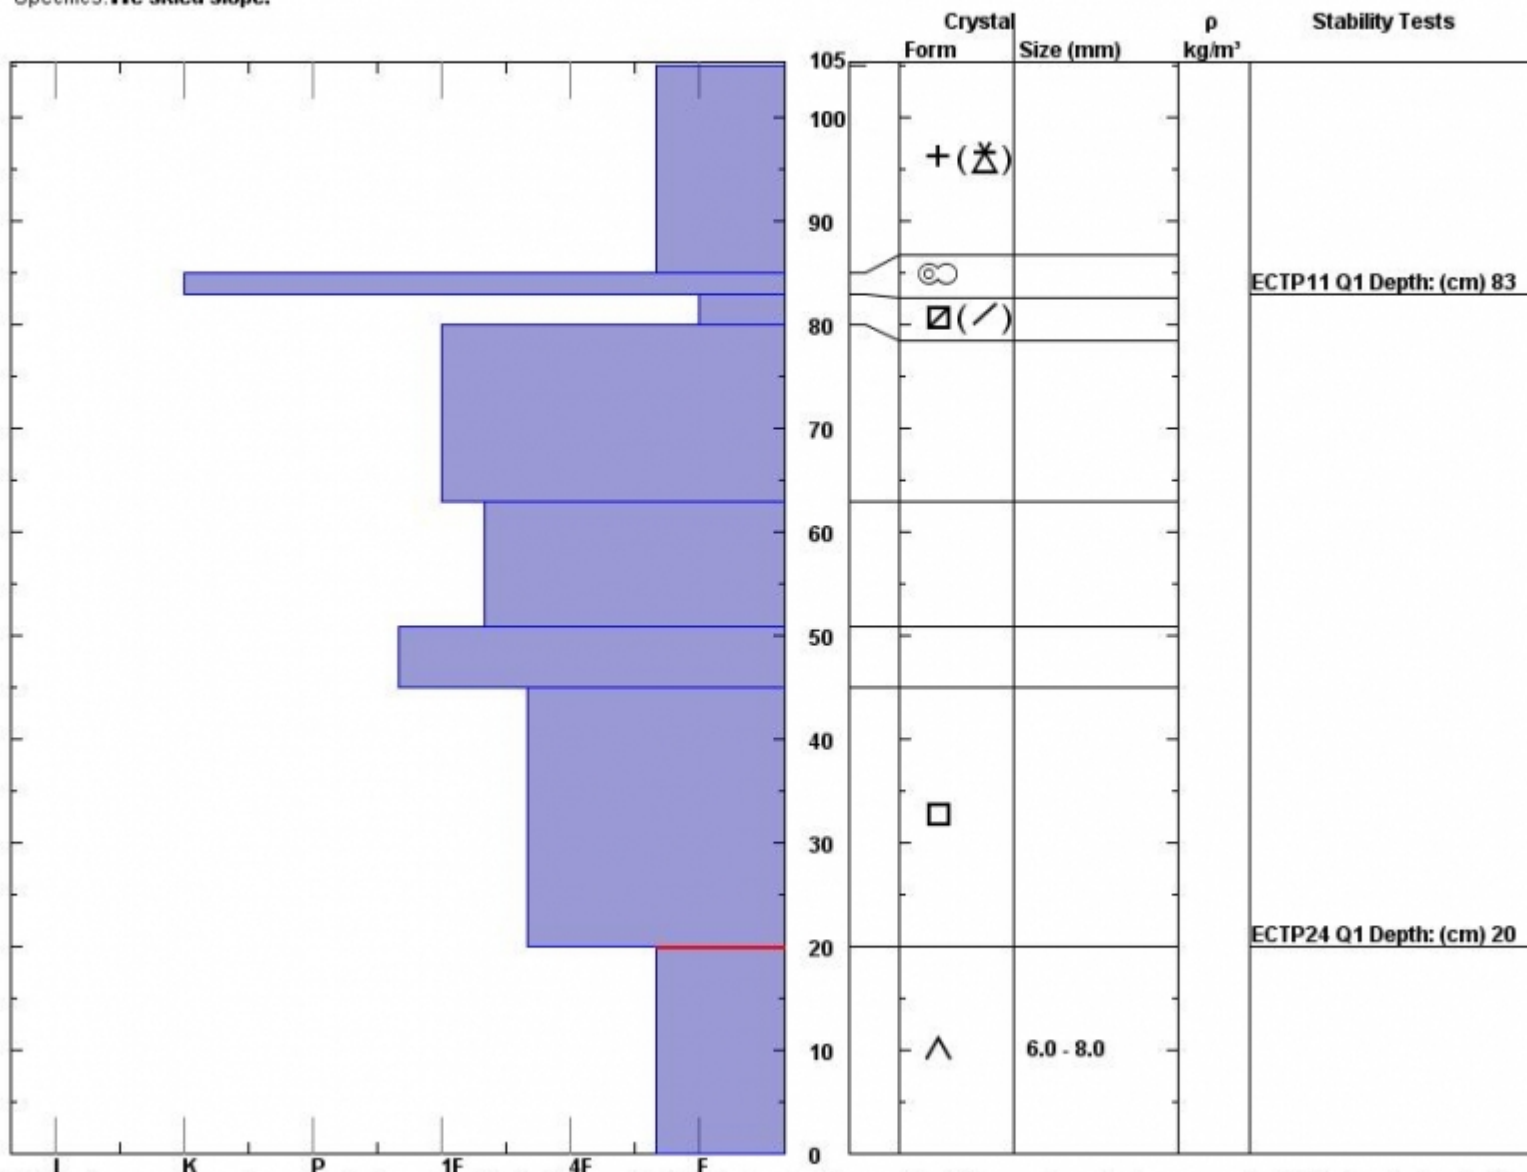

Snow Pit Profile
The Throne
Bridger, MT
 Elevation (ft) **8200**
 Aspect: **94**
 Specifics: **We skied slope.**

Observer: **Doug Chabot**
Mon Mar 12 15:10:10 MDT 2012
 Co-ord: **N W**
 Slope: **37**
 Wind loading: **no**

Stability on similar slopes: **Good**
 Air Temperature: **C**
 Sky Cover: **sky < 2/8 covered**
 Precipitation: **None**
 Wind: **Calm**

HS105
 Stability Test Notes:

Layer note
0-20: Prob

Notes: New snow was dense, but adhered well to the ice crust. ECT failed under the crust, but the precip particles were only slightly faceted and will not melt long.