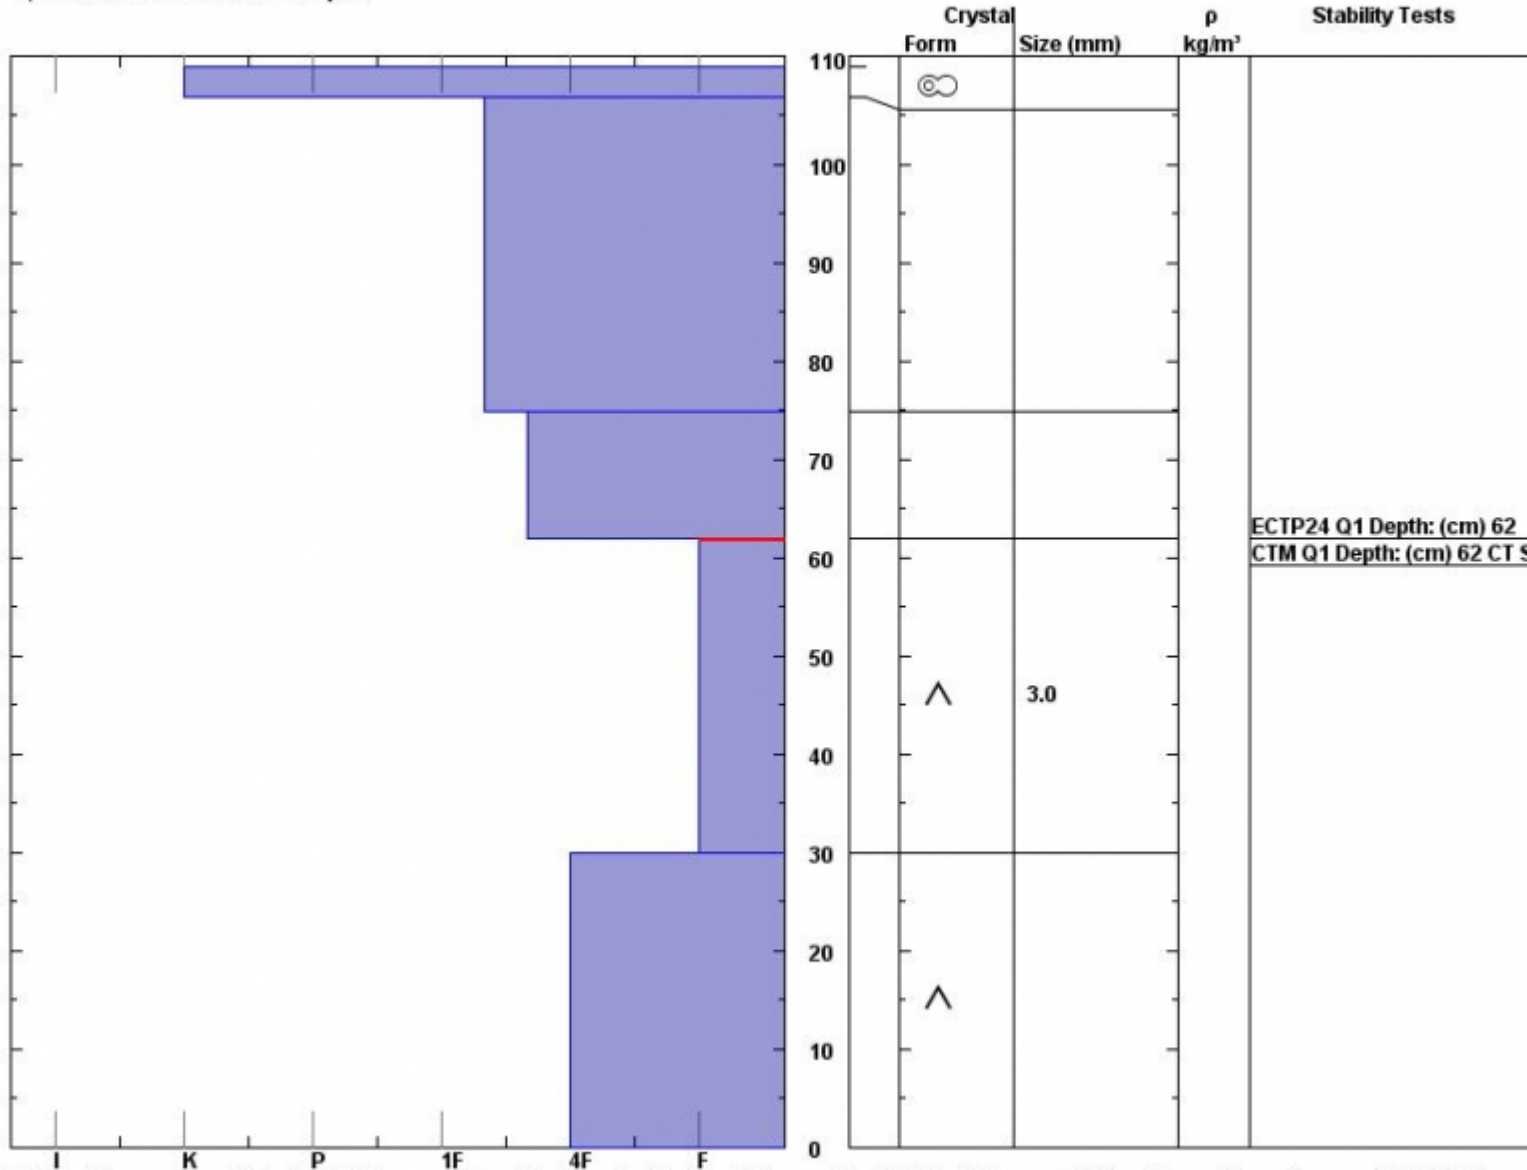

Snow Pit Profile
Big Sky Chippewa 1
N. Madison, MT
 Elevation (ft) **9550**
 Aspect: **130**
 Specifics: **Recent act on sim slopes.**

Observer: **Doug Chabot**
Sun Mar 11 11:00:00 MDT 2012
 Co-ord: **N W**
 Slope: **35**
 Wind loading: **no**

Stability on similar slopes: **Good**
 Air Temperature: **C**
 Sky Cover: **sky < 2/8 covered**
 Precipitation:
 Wind: **W Moderate**

PF0 HS110
 Stability Test Notes:

Layer note
30-62: Pro

Notes: This was dug at the top of Chippewa ridge. Snowpacks that are thin consist of 1/3 depth hoar, which is still a problem. Danger: MODERATE.