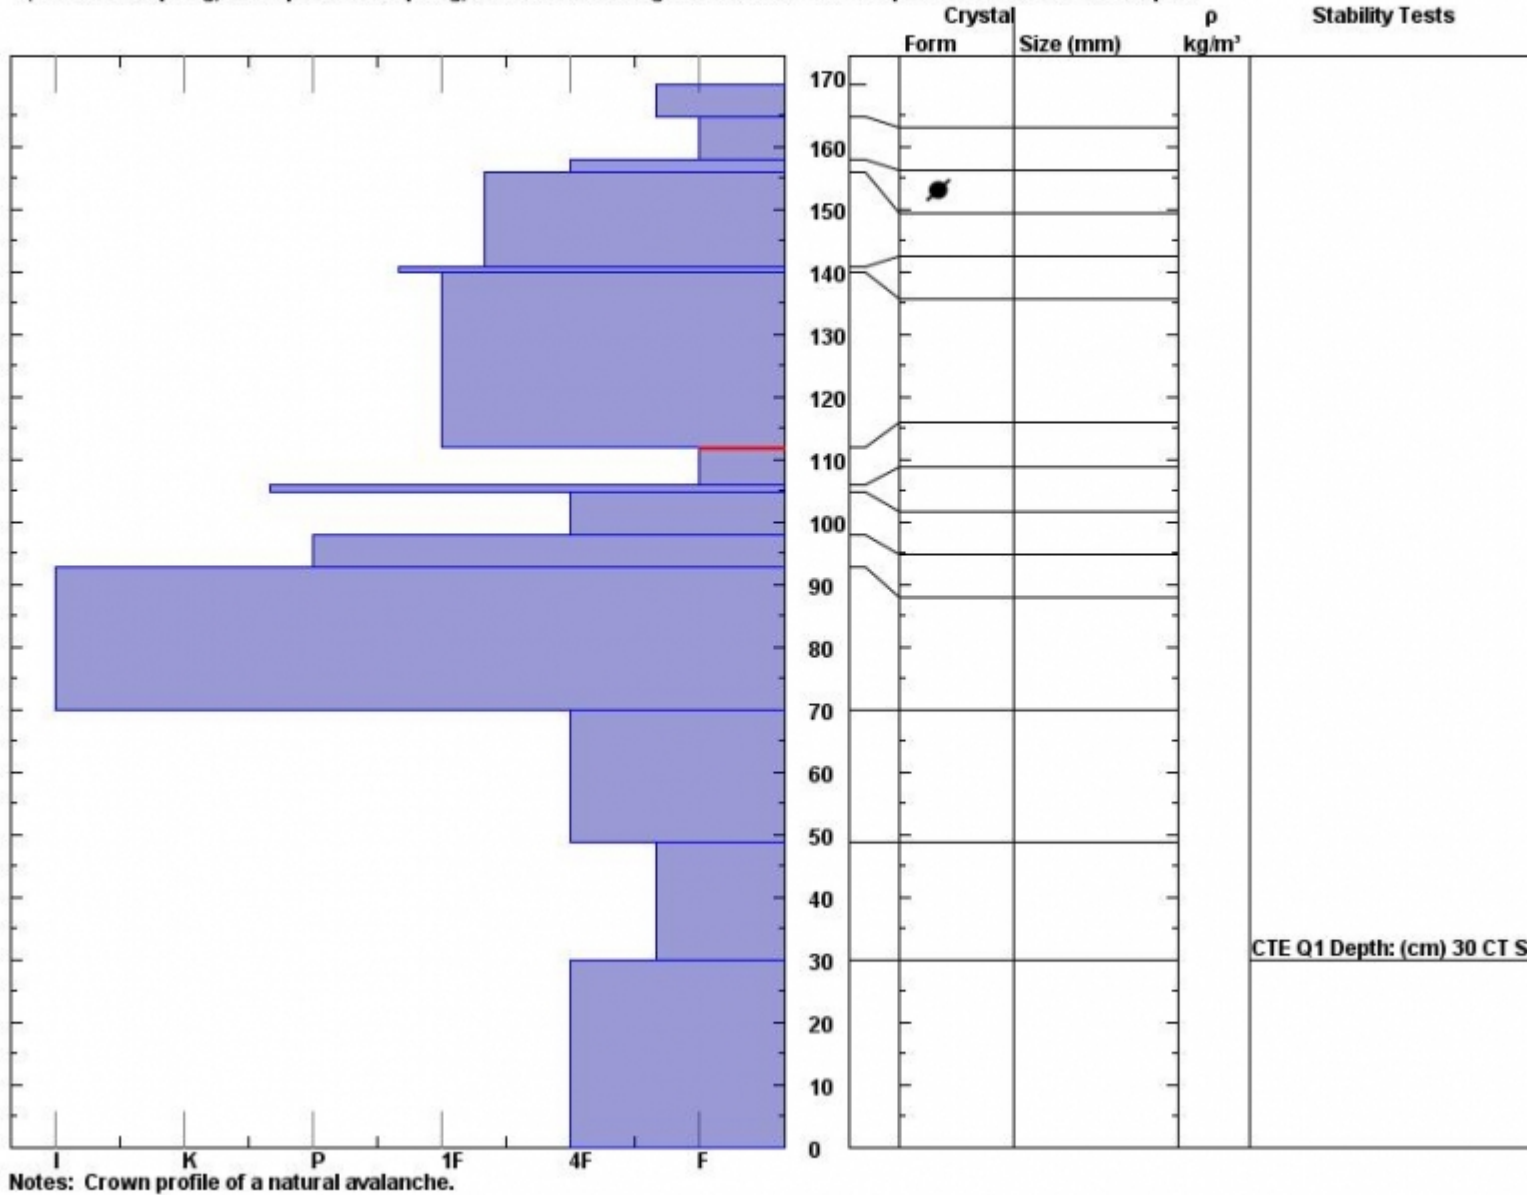

Snow Pit Profile
Cedar Mt. Flanks
Northern Madisons, MT
 Elevation (ft) **9120**
 Aspect: **112**

Observer: **John Barkhausen**
Thu Mar 08 12:00:00 MST 2012
 Co-ord: **45.23343 N 111.48434 W**
 Slope: **34**
 Wind loading:

Stability on similar slopes:
 Air Temperature: **C**
 Sky Cover: **Clear**
 Precipitation:
 Wind: **Calm**

HS170
 Stability Test Notes:

Layer note
165-170: D
106-112: F
Avalanche

Specifics: **Collapsing, widespread. Collapsing, localized. Cracking. Recent act on sim slopes. Recent act on diff slopes.**