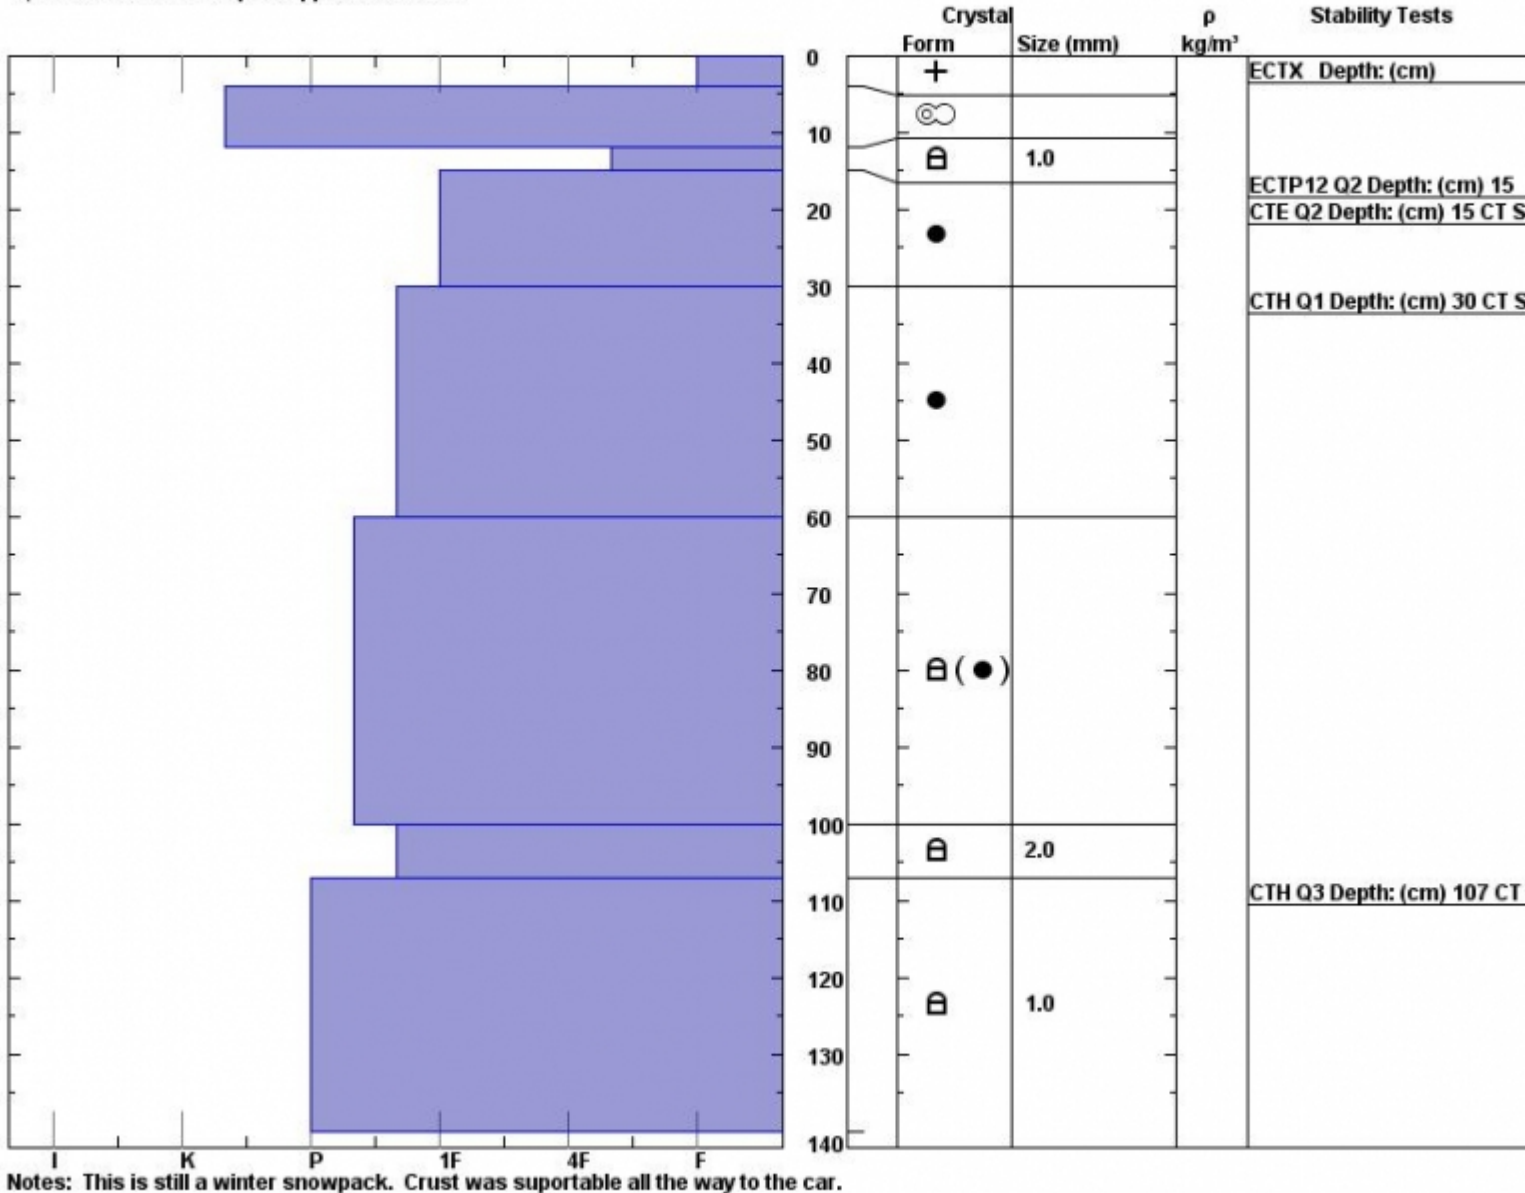

Snow Pit Profile
Bacon Rind Top
S. Madison, MT
 Elevation (ft) **9000**
 Aspect: **80**
 Specifics: **We skied slope. Supportable crust.**

Observer: **Doug Chabot**
Mon Apr 04 11:25:00 MDT 2011
 Co-ord: **44.97203 N 111.09761 W**
 Slope: **32**
 Wind loading: **no**

Stability on similar slopes: **Very Good**
 Air Temperature: **-5 C**
 Sky Cover: **sky 8/8 covered**
 Precipitation: **Snow < 0.5 cm/hr**
 Wind: **Calm**

HS200

Layer note

Stability Test Notes:

Advisory Region
 Southern Madison