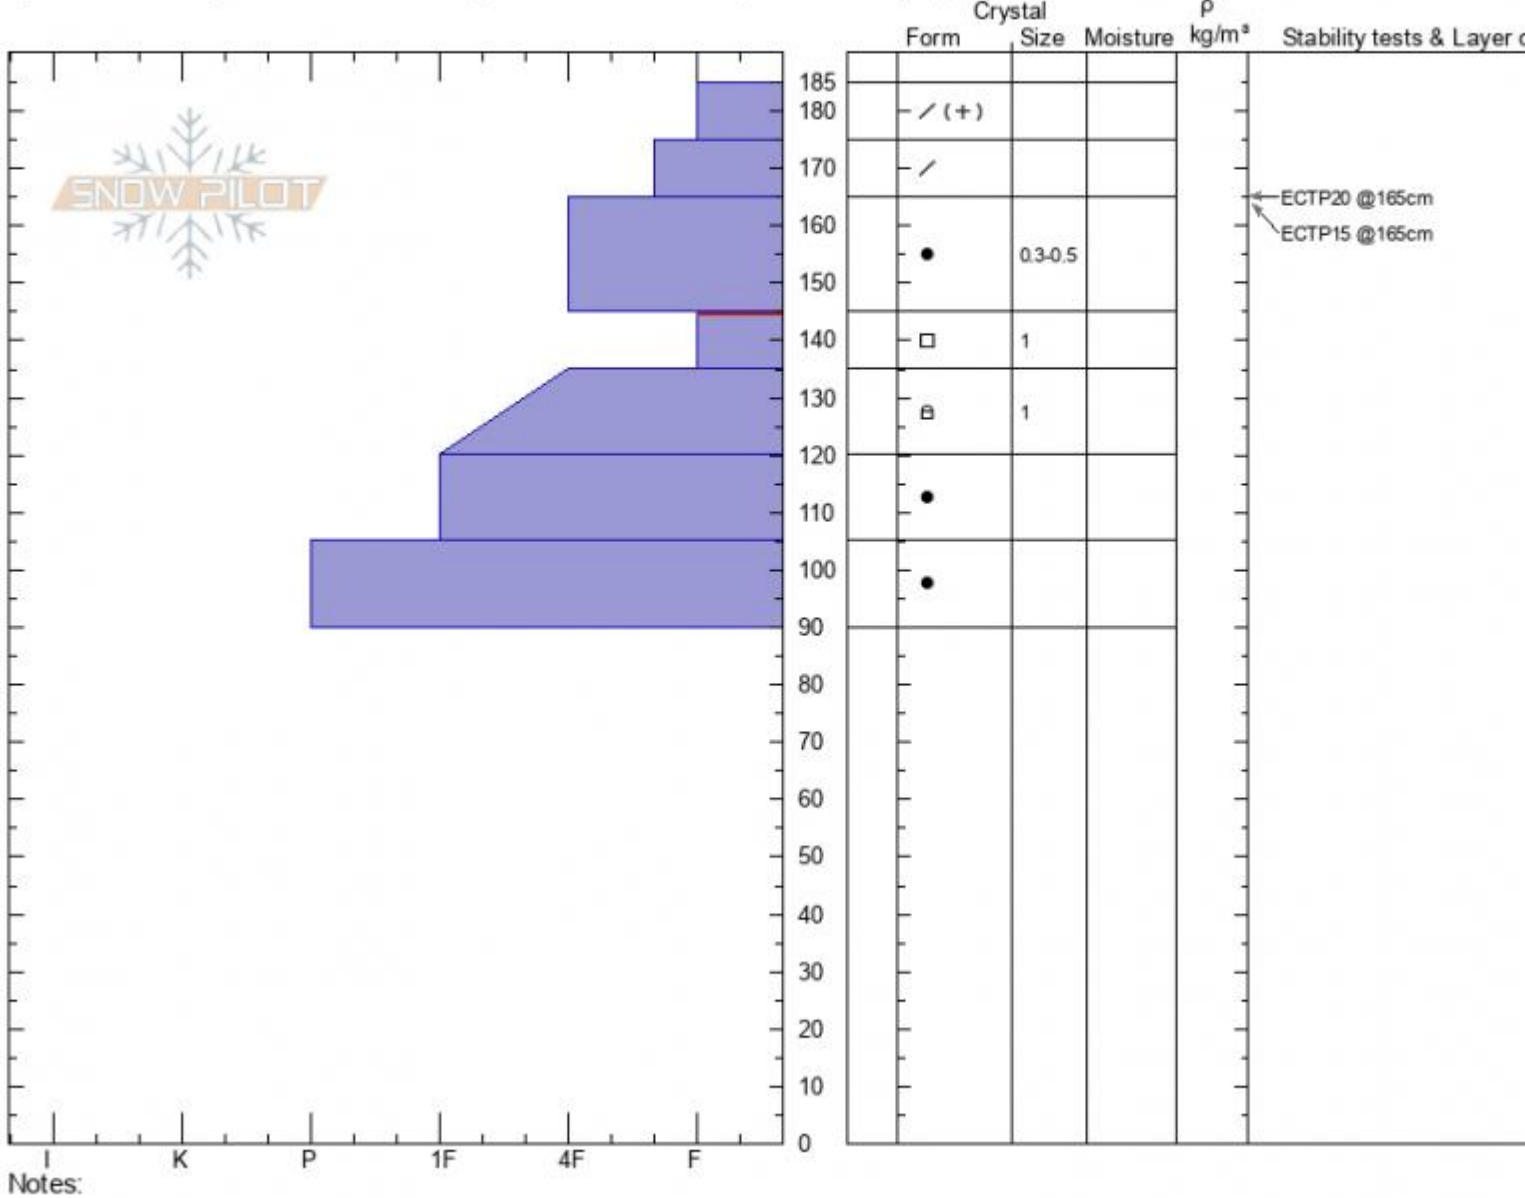

SW Sheep Avalanche
Cooke City
MT

Elevation: **9759 ft**
 Aspect: **220°**

Alex Marienthal
02/07/2022 - 12:40pm
 Co-ord: **45.06766N, -109.93215W**
 Slope Angle: **25°**
 Wind Loading: **no**

Stability: **Poor**
 Air Temperature:
 Sky Cover: **FEW**
 Precipitation: **NO**
 Wind: **Calm**

HS: **185** Layer Notes:
 145-135cm: **Problematic layer**

Specifics: Pit is adjacent to avalanche: flank; Recent avalanche activity on similar slopes; Snowmobile tracks on slope

Dug next to snowmobile triggered avalanche that occurred the morning of 2/6/2022.

Advisory Region
 Cooke City
 Longitude
 -109.93W
 Latitude
 45.07N

Avalanche Details: [Rider-Triggered Avalanche SW face of Sheep Mountain](#)
Cooke City, 2022-02-10