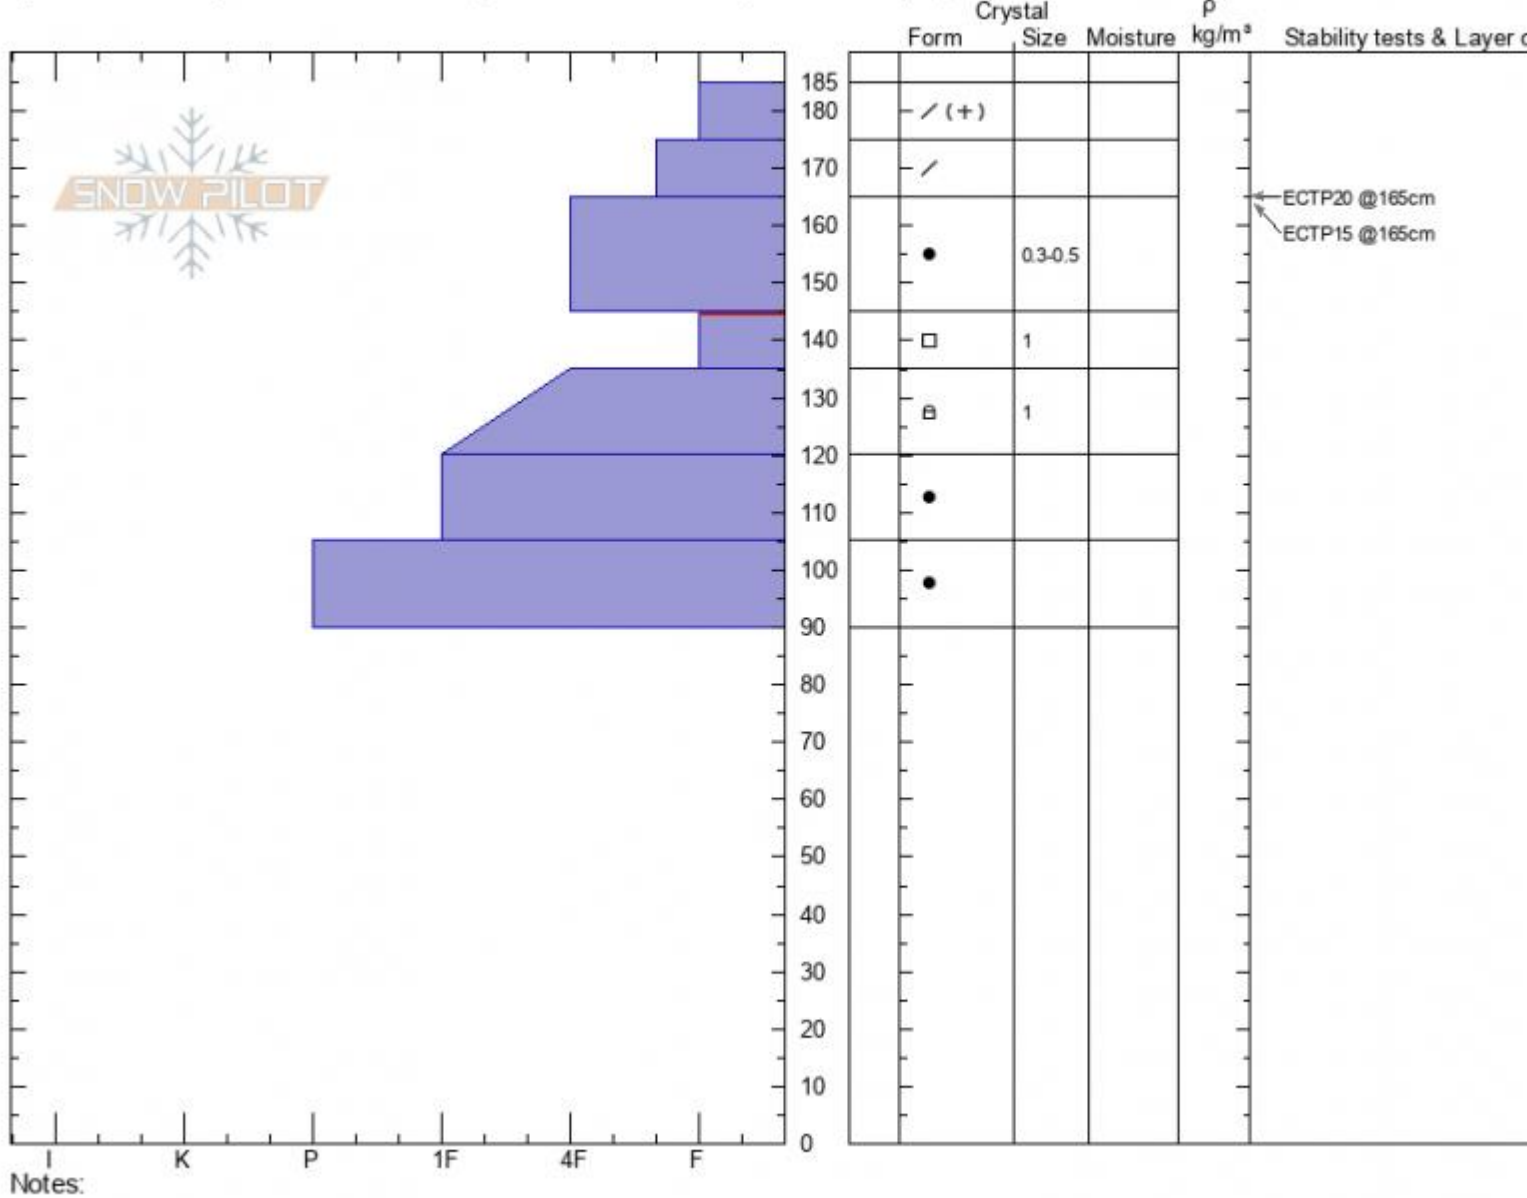

SW Sheep Avalanche
Cooke City
MT

Elevation: **9759 ft**
 Aspect: **220°**

Alex Marienthal
02/07/2022 - 12:40pm
 Co-ord: **45.06766N, -109.93215W**
 Slope Angle: **25°**
 Wind Loading: **no**

Stability: **Poor**
 Air Temperature:
 Sky Cover: **FEW**
 Precipitation: **NO**
 Wind: **Calm**

HS: **185** Layer Notes:
 145-135cm: **Problematic layer**

Specifics: Pit is adjacent to avalanche: flank; Recent avalanche activity on similar slopes; Snowmobile tracks on slope

Dug next to snowmobile triggered avalanche that occurred the morning of 2/6/2022.

Advisory Region
 Cooke City
 Longitude
 -109.93W
 Latitude
 45.07N

Avalanche Details: [Rider-Triggered Avalanche SW face of Sheep Mountain](#)
Cooke City, 2022-02-10