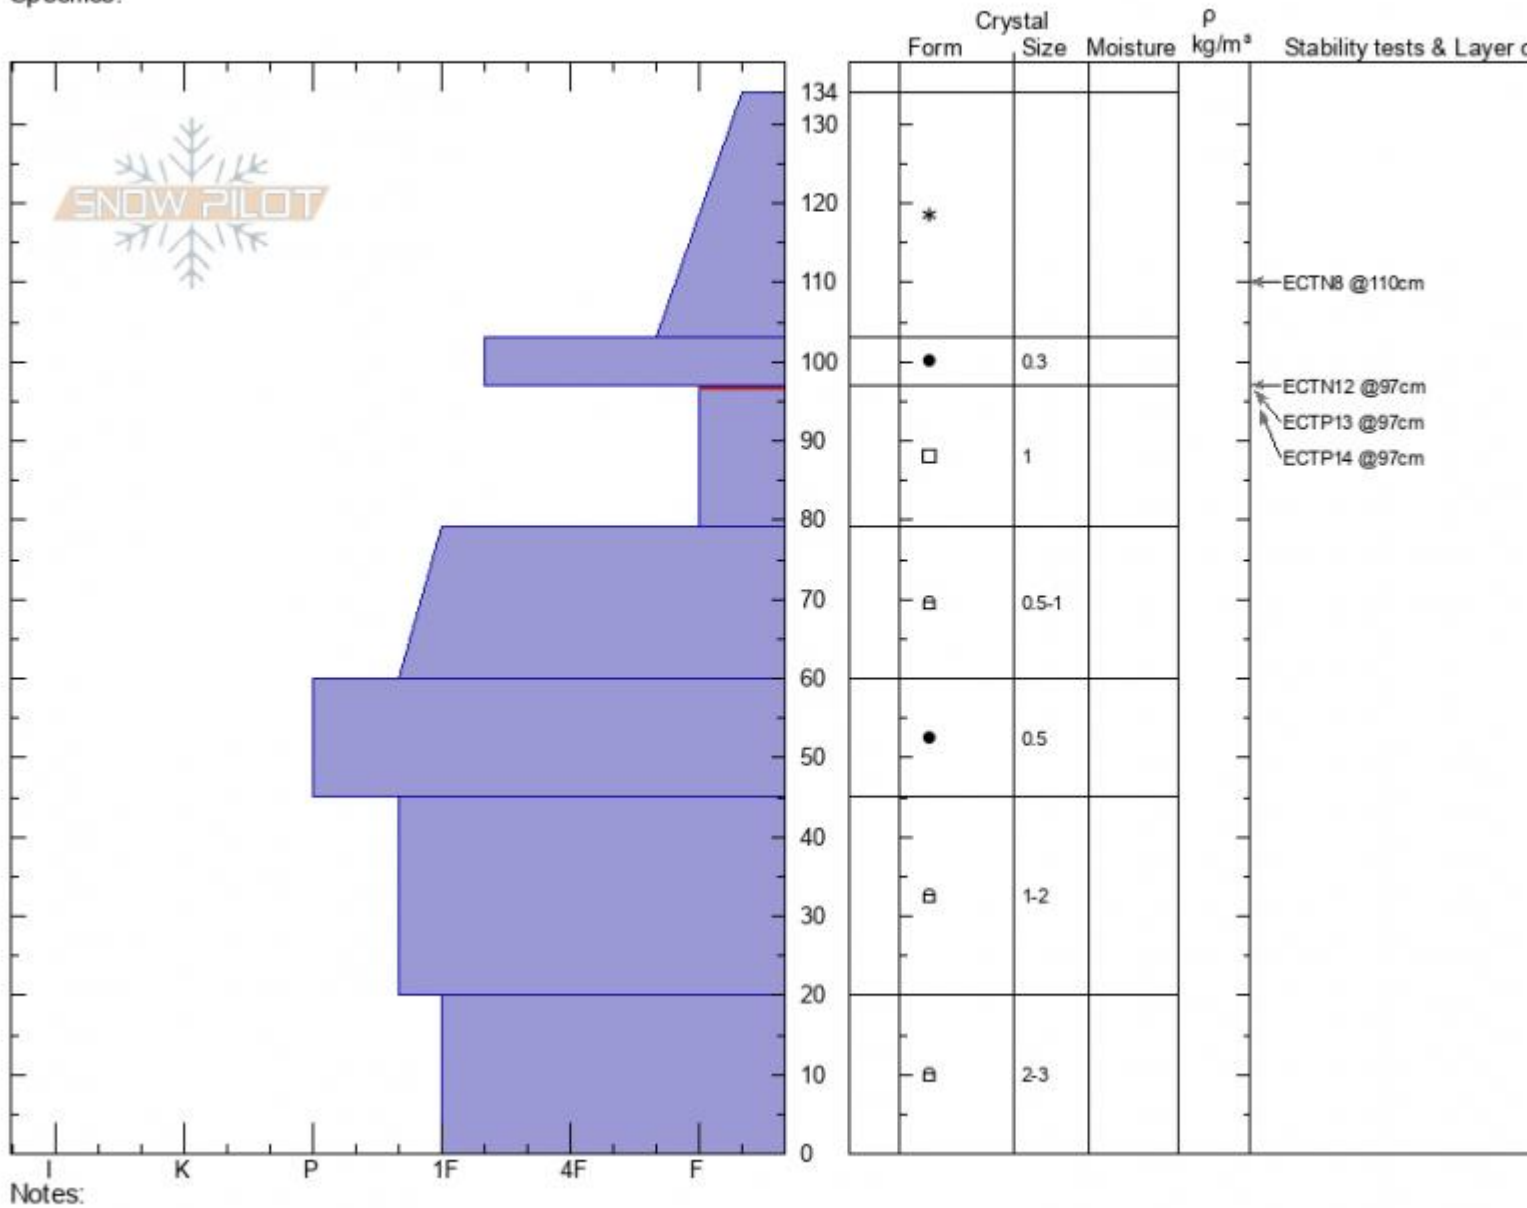

N of Scotch Bonnet
Cooke City
MT
 Elevation: **9637 ft**
 Aspect: **250°**
 Specifics:

Alex Marienthal
02/06/2022 - 4:00pm
 Co-ord: **45.08103N, -109.95110W**
 Slope Angle: **12°**
 Wind Loading: **no**

Stability: **Poor**
 Air Temperature:
 Sky Cover: **SCT**
 Precipitation: **NO**
 Wind: **Calm**

HS:134 Layer Notes:
 97-79cm: **Problematic layer**

Advisory Region
 Cooke City
 Longitude
 -109.95W
 Latitude
 45.09N
 Cooke City, 2022-02-06