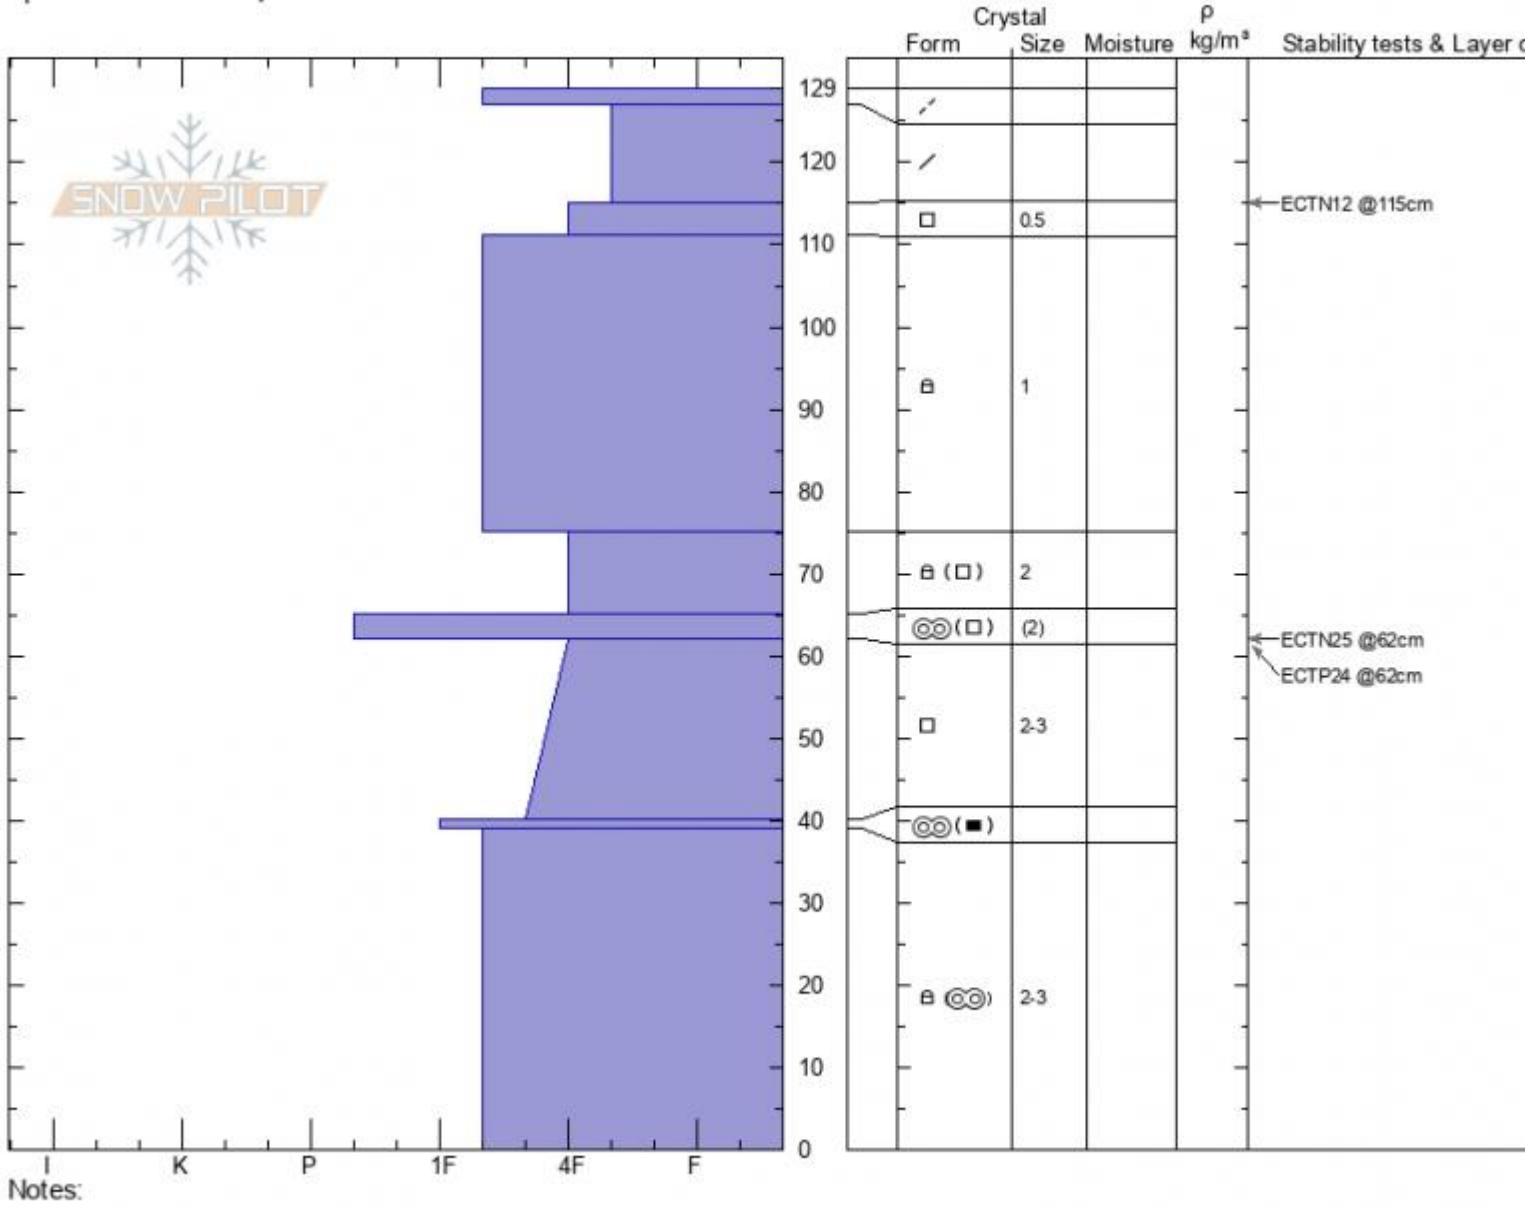

**Mt. Blackmore E face**  
**Gallatin Range-N**  
**MT**  
 Elevation: **9744 ft**  
 Aspect: **87°**  
 Specifics: **We skied slope**

**Alex Marienthal**  
**02/04/2022 - 11:20am**  
 Co-ord: **45.44587N, -111.00150W**  
 Slope Angle: **33°**  
 Wind Loading: **previous**

Stability: **Good**  
 Air Temperature: **-5°C**  
 Sky Cover: **SCT**  
 Precipitation: **NO**  
 Wind: **W Moderate**

HS: **129** Layer Notes:  
 PF: **40** 115-111cm: **Problematic layer**  
 PS: **15**

Advisory Region  
 Northern Gallatin  
 Longitude  
 -111.00W  
 Latitude  
 45.44N  
 Northern Gallatin, 2022-02-04