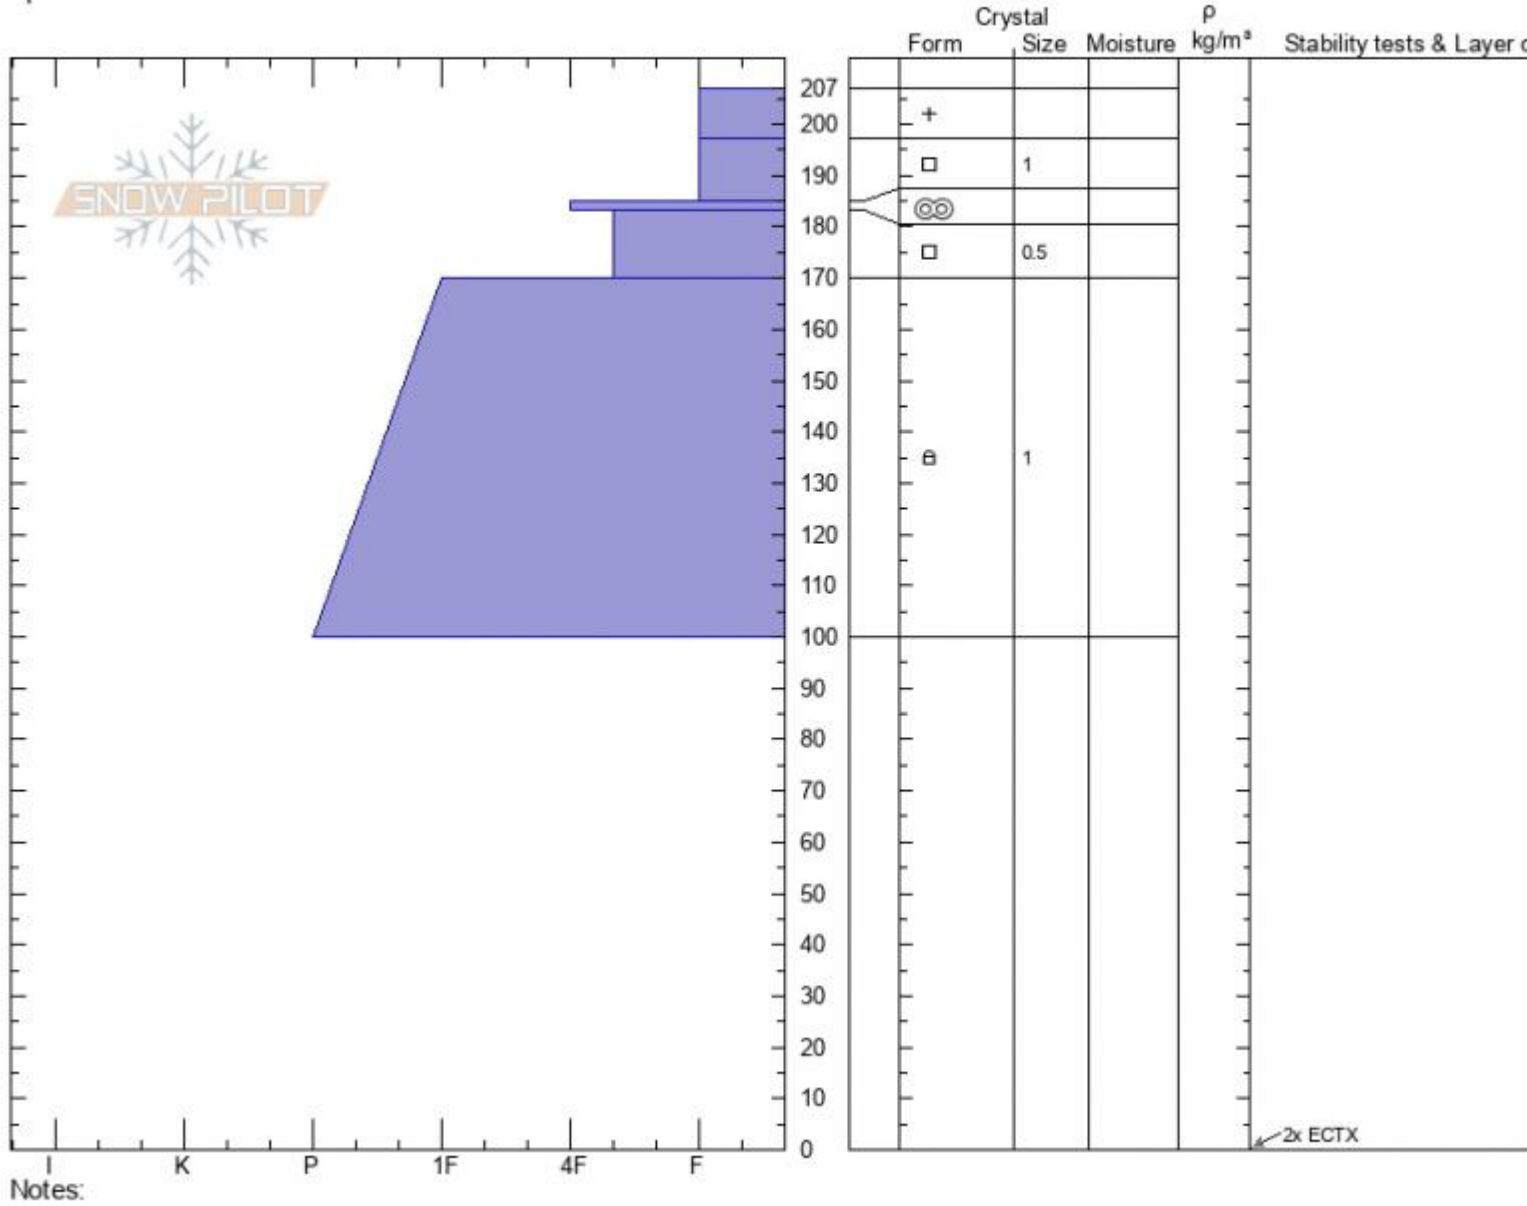

TepeeBasin WidrnsBndry
Madison Range-S
MT
 Elevation: **9567 ft**
 Aspect: **15°**
 Specifics:

Alex Marienthal
 02/03/2022 - 11:30am
 Co-ord: **44.91434N, -111.18850W**
 Slope Angle: **24°**
 Wind Loading:

Stability: **Good**
 Air Temperature:
 Sky Cover: **SCT**
 Precipitation: **NO**
 Wind:

HS:207 Layer Notes:
 197-185cm: **Problematic layer**

Advisory Region
 Southern Madison
 Longitude
 -111.19W
 Latitude
 44.90N
 Southern Madison, 2022-02-04