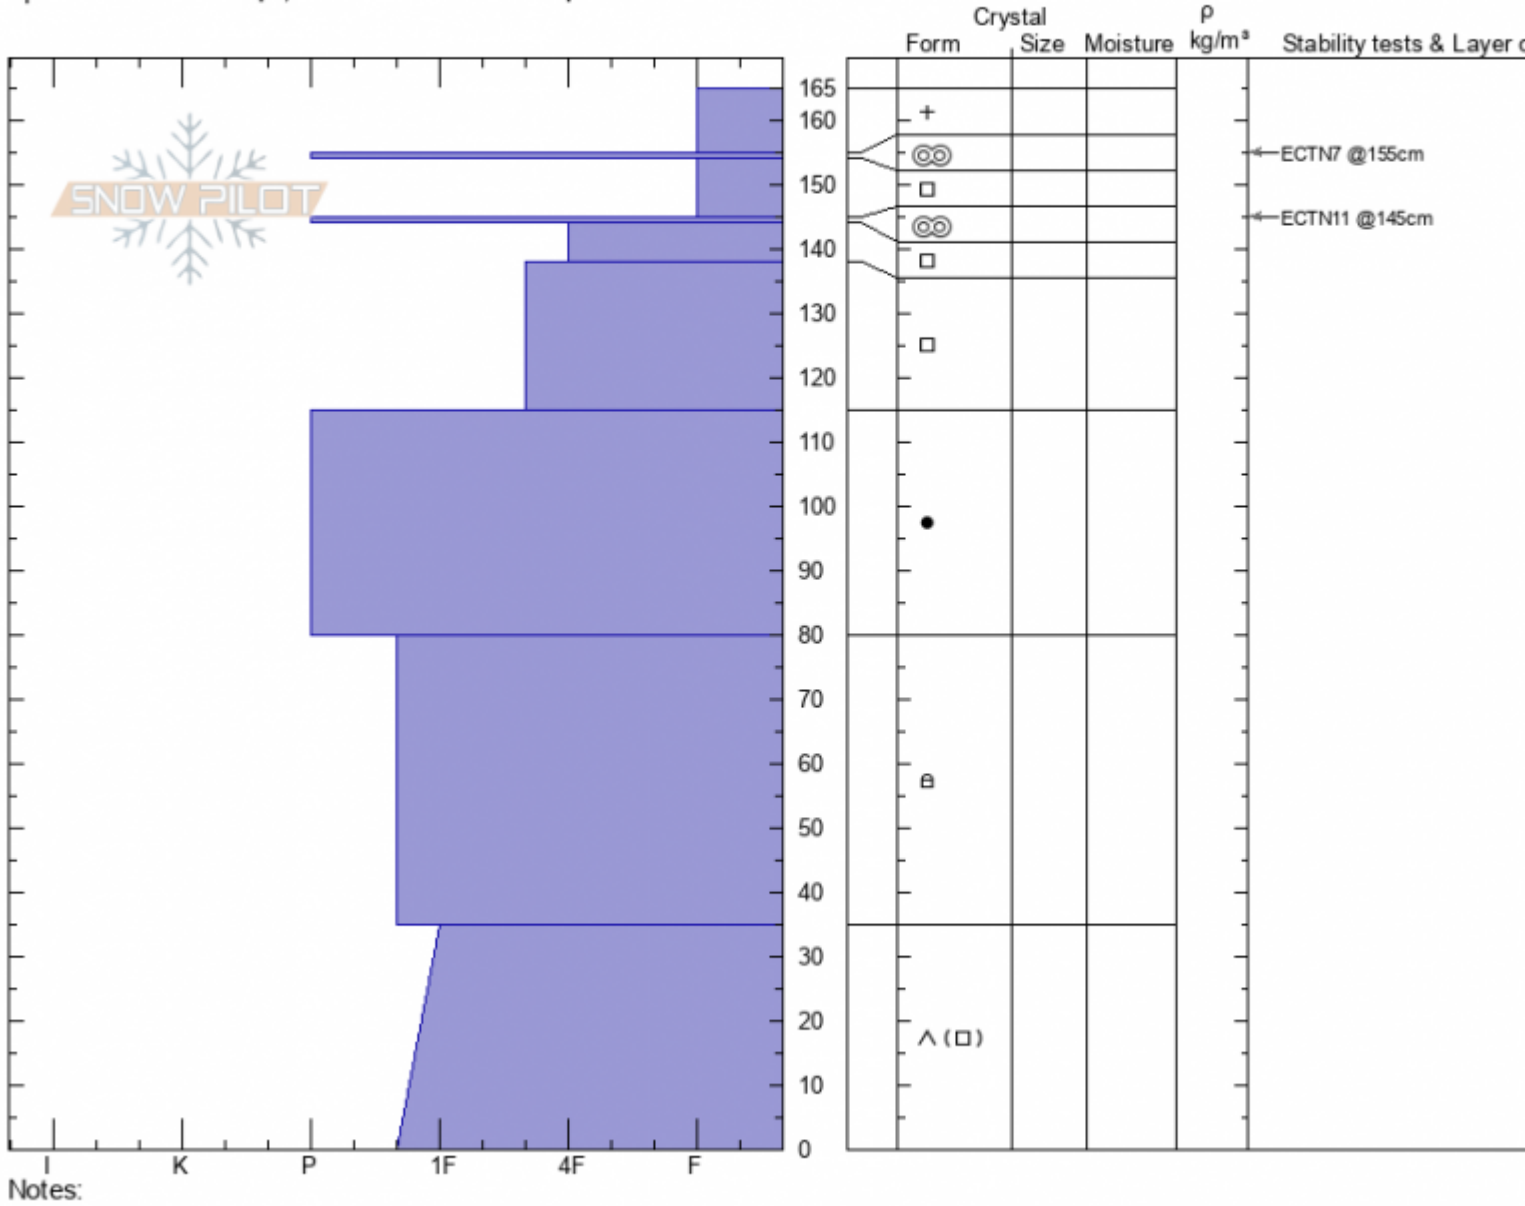

**Rasta Chute**  
**Cooke City**  
**MT**  
 Elevation: **10057 ft**  
 Aspect: **200°**  
 Specifics: **We skied slope; Snowmobile tracks on slope**

**Doug Chabot-Admin**  
**02/01/2022 - 11:10am**  
 Co-ord: **45.07158N, -109.94578W**  
 Slope Angle: **37°**  
 Wind Loading:

Stability: **Good**  
 Air Temperature: **-20°C**  
 Sky Cover: **OVC**  
 Precipitation: **S2**  
 Wind: **SW Light Breeze**

HS:165 Layer Notes:

Advisory Region  
 Cooke City  
 Longitude  
 -109.95W  
 Latitude  
 45.07N  
 Cooke City, 2022-02-02