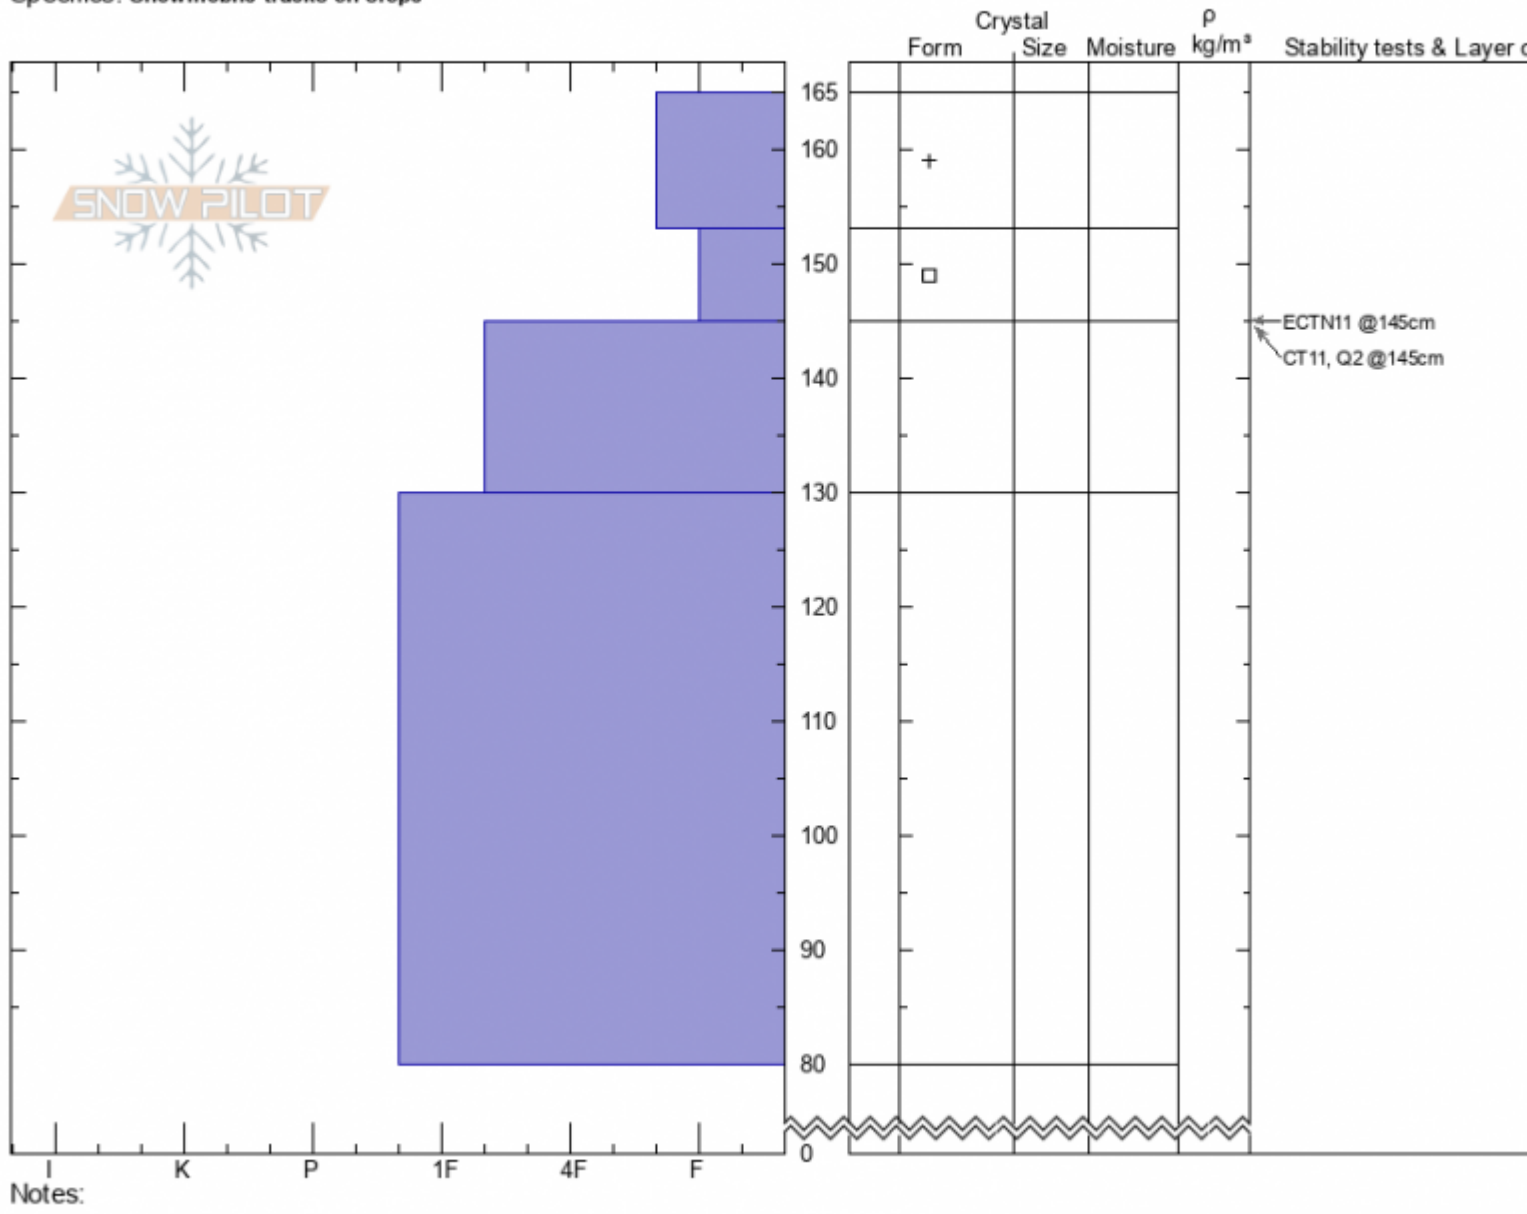

**Crown Butte**  
**Cooke City**  
**MT**  
 Elevation: **9700 ft**  
 Aspect: **120°**  
 Specifics: **Snowmobile tracks on slope**

**Doug Chabot-Admin**  
**02/01/2022 - 9:10am**  
 Co-ord: **45.05037N, -109.96203W**  
 Slope Angle: **15°**  
 Wind Loading: **no**

Stability: **Good**  
 Air Temperature: **-19°C**  
 Sky Cover: **OVC**  
 Precipitation: **S1**  
 Wind: **SW Light Breeze**

HS:165 Layer Notes:

Advisory Region  
 Cooke City  
 Longitude  
 -109.96W  
 Latitude  
 45.05N  
 Cooke City, 2022-02-02