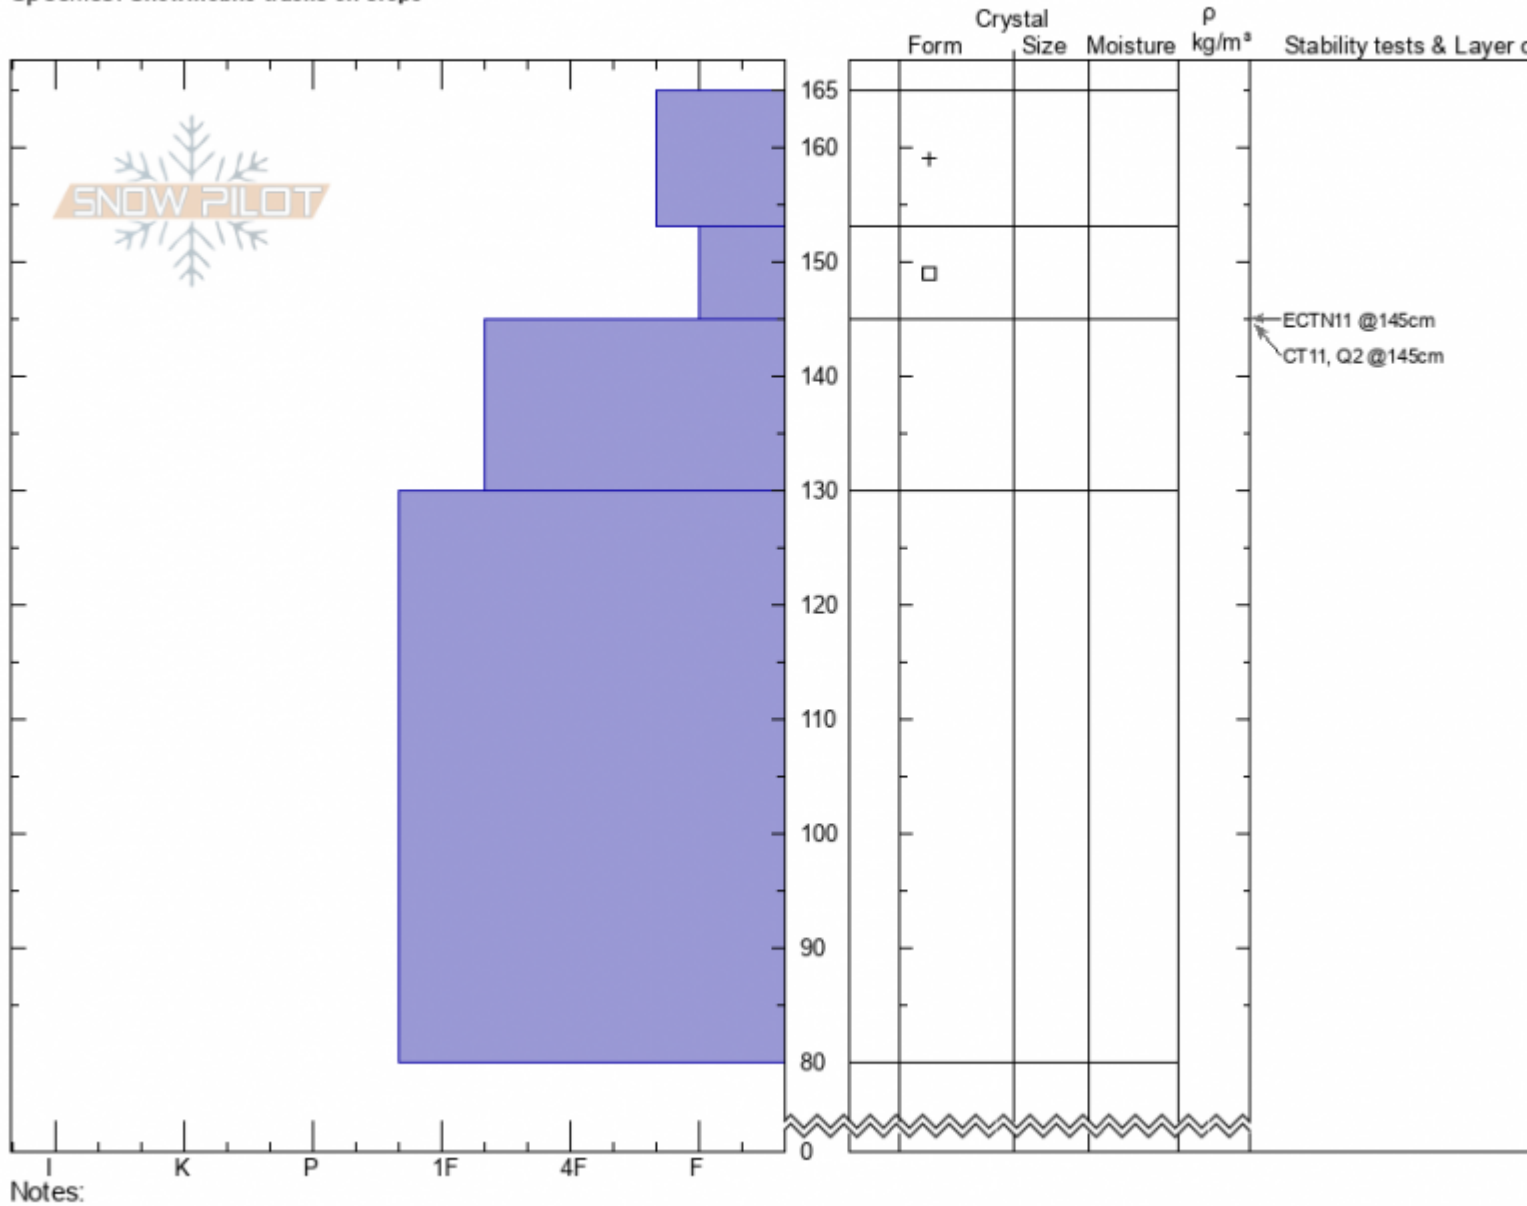

Crown Butte
Cooke City
MT
 Elevation: **9700 ft**
 Aspect: **120°**
 Specifics: **Snowmobile tracks on slope**

Doug Chabot-Admin
02/01/2022 - 9:10am
 Co-ord: **45.05037N, -109.96203W**
 Slope Angle: **15°**
 Wind Loading: **no**

Stability: **Good**
 Air Temperature: **-19°C**
 Sky Cover: **OVC**
 Precipitation: **S1**
 Wind: **SW Light Breeze**

HS:165 Layer Notes:

Advisory Region
 Cooke City
 Longitude
 -109.96W
 Latitude
 45.05N
 Cooke City, 2022-02-02