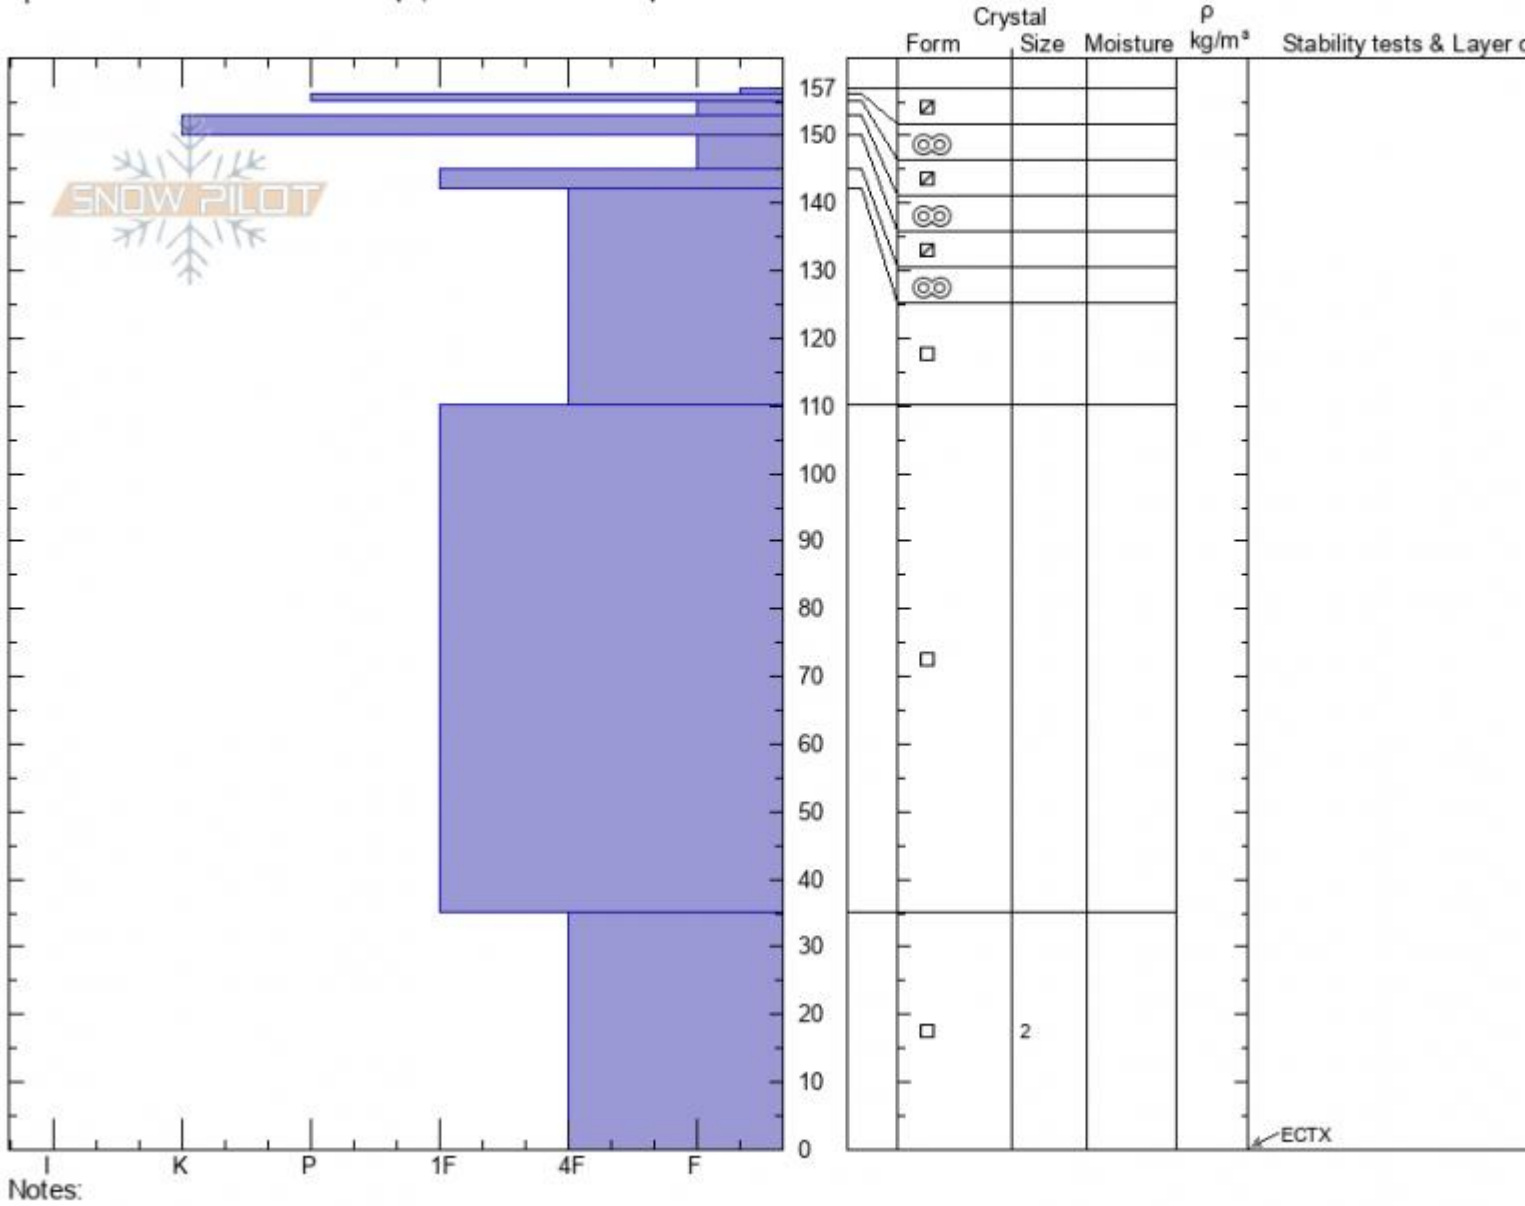

**Scotch Bonnet Shoulder Ian Hoyer**  
**Cooke City**      **01/30/2022 - 9:00am**  
**MT**      Co-ord: **45.06999N, -109.94239W**  
 Elevation: **9700 ft**      Slope Angle: **28°**  
 Aspect: **155°**      Wind Loading: **no**  
 Specifics: **Snowmobile tracks on slope; We snowmobiled slope**

Stability: **Good**  
 Air Temperature:  
 Sky Cover: **BKN**  
 Precipitation: **NO**  
 Wind: **Calm**

HS: **157**      Layer Notes:  
 PF: **30**      150-145cm: **Problematic layer**

Advisory Region  
 Cooke City  
 Longitude  
 -109.95W  
 Latitude  
 45.07N  
 Cooke City, 2022-02-01