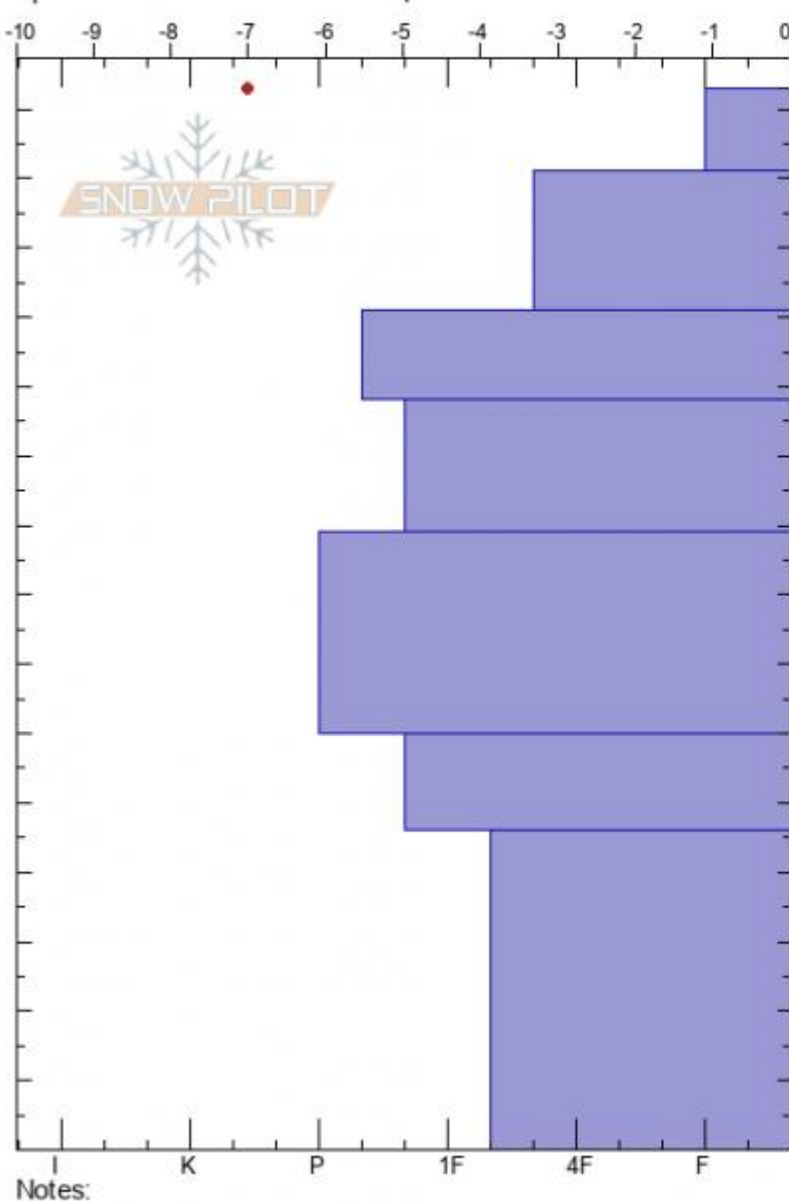

Mt. Abundance, S. end
 Cooke City
 MT
 Elevation: 9191 ft
 Aspect: 116°
 Specifics: Snowmobile tracks on slope

Alex Marienthal
 01/16/2022 - 2:40pm
 Co-ord: 45.06612N, -110.01020W
 Slope Angle: 27°
 Wind Loading: previous

Stability: **Good**
 Air Temperature: **-5°C**
 Sky Cover: **CLR**
 Precipitation: **NO**
 Wind: **S Calm**

HS:153 Layer Notes:
 PF: 35 60-46cm: Problematic layer

Form	Crystal Size	Moisture	ρ kg/m ³	Stability tests & Layer c
V	5			
/	0.3			
/	0.3			
•	0.1			
•	0.5			
•	0.5			
B	1			
B	2			