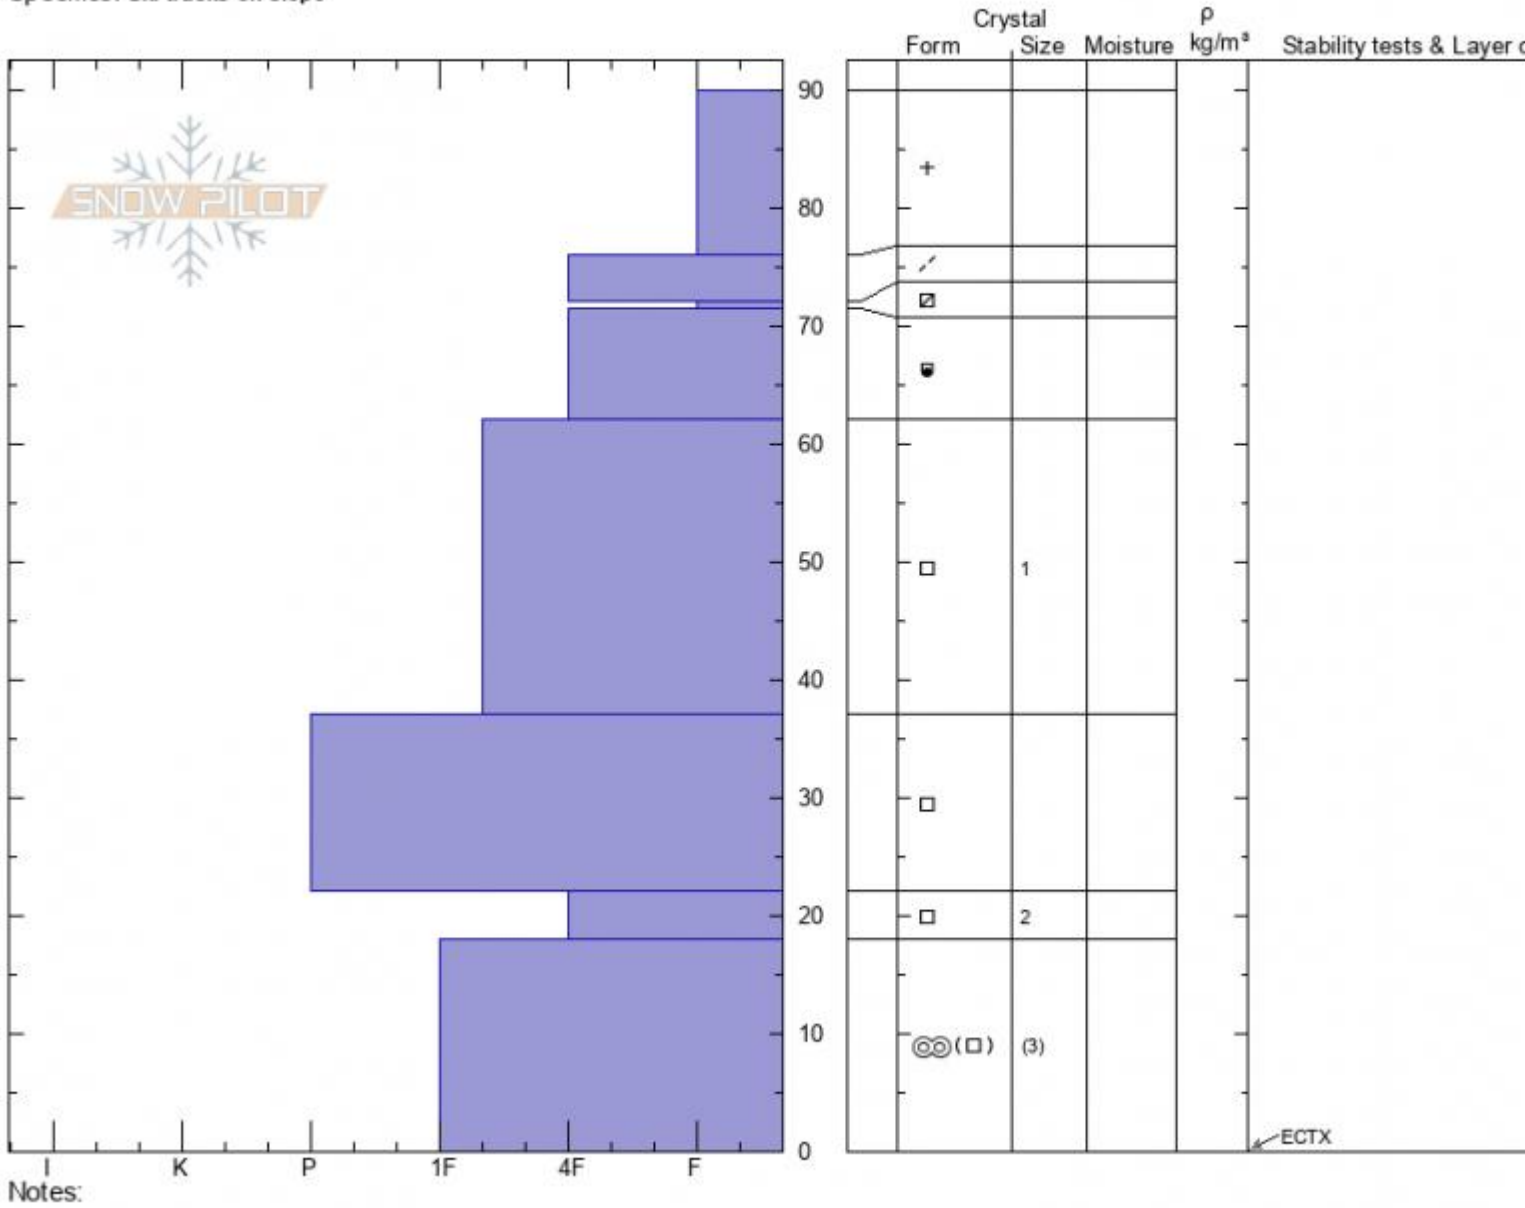

Bacon Rind SE
Madison Range-N
MT
 Elevation: **8700 ft**
 Aspect: **150°**
 Specifics: **Ski tracks on slope**

Ian Hoyer
01/06/2022 - 11:00am
 Co-ord: **44.96611N, -111.09976W**
 Slope Angle: **23°**
 Wind Loading: **no**

Stability: **Good**
 Air Temperature:
 Sky Cover: **OVC**
 Precipitation: **S-1**
 Wind: **Calm**

HS:90 Layer Notes:
 22-18cm: **Problematic layer**

Advisory Region
 Southern Madison
 Longitude
 -111.10W
 Latitude
 44.96N
 Southern Madison, 2022-01-06