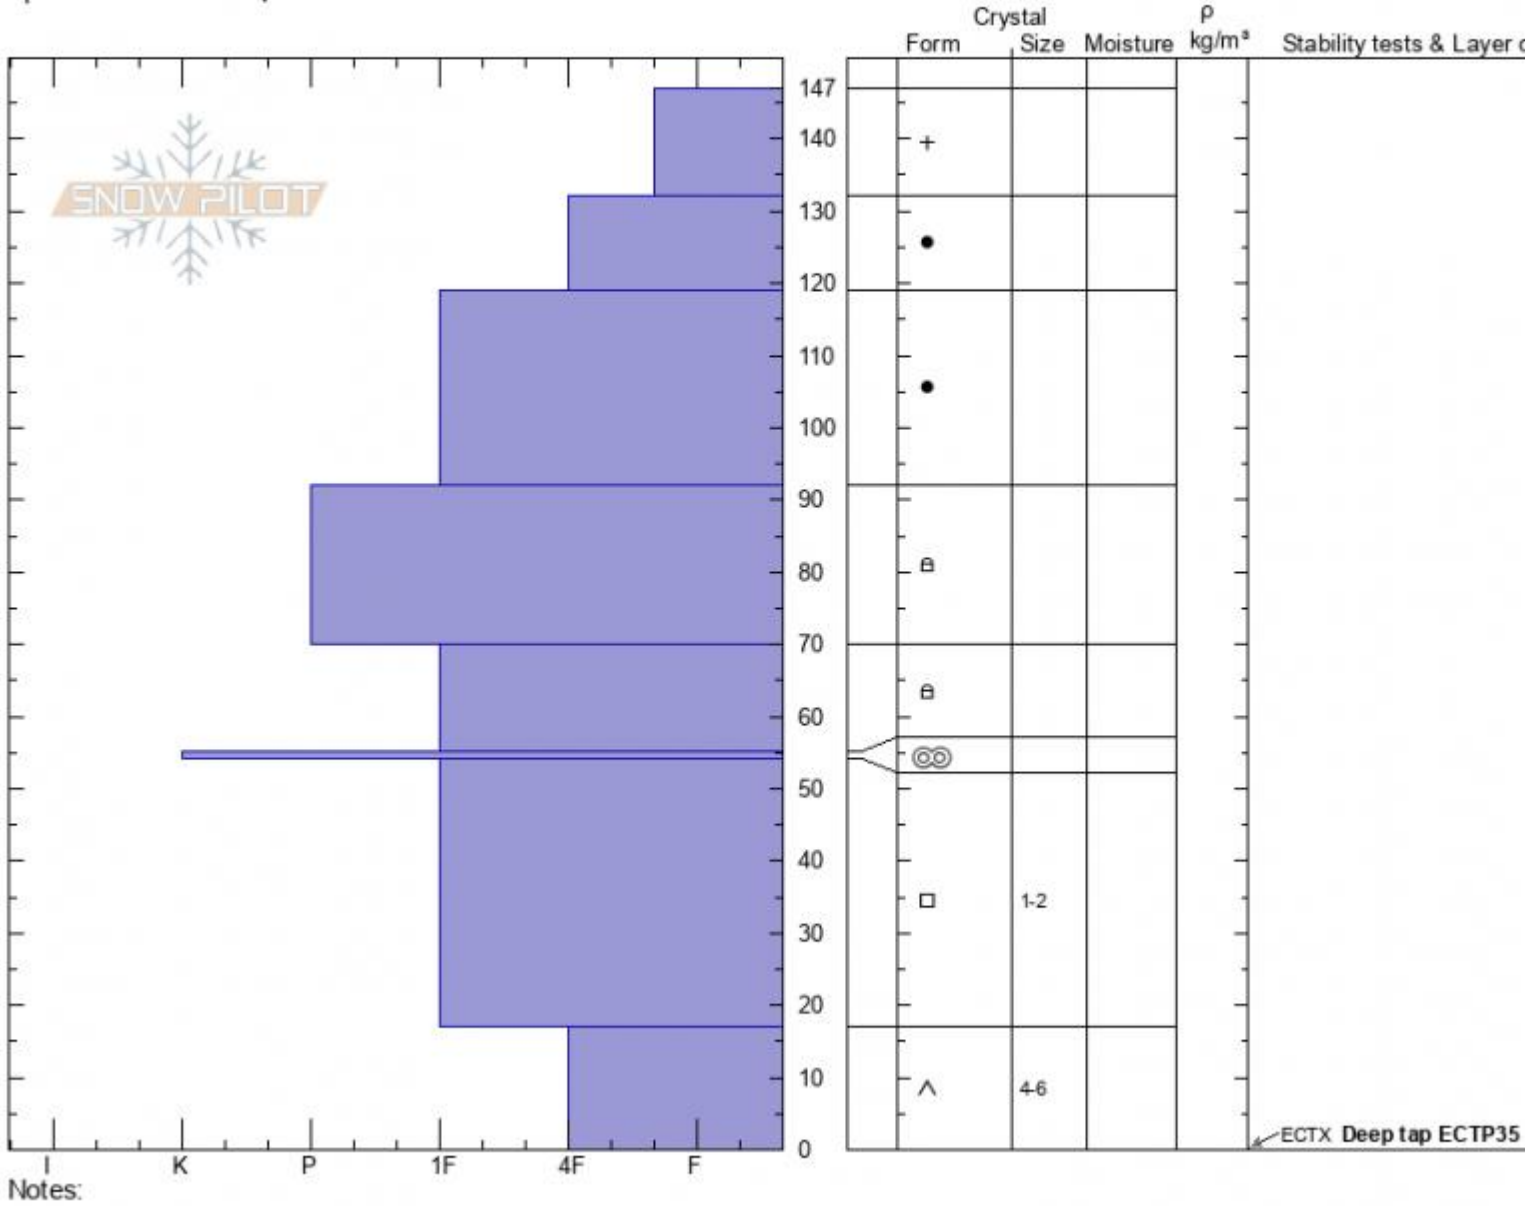

Flathead Pass S.
Bridger Range
MT
 Elevation: **8300 ft**
 Aspect: **90°**
 Specifics: **We skied slope**

Ian Hoyer
03/09/2021 - 1:00pm
 Co-ord: **45.94779N, -110.98929W**
 Slope Angle: **27°**
 Wind Loading: **no**

Stability: **good**
 Air Temperature:
 Sky Cover: **SCT**
 Precipitation: **NO**
 Wind: **Calm**

HS: **147** Layer Notes:
 17-0cm: **Problematic layer**

Advisory Region
 Bridger Range
 Longitude
 -111.02W
 Latitude
 45.97N
 Bridger Range, 2021-03-10