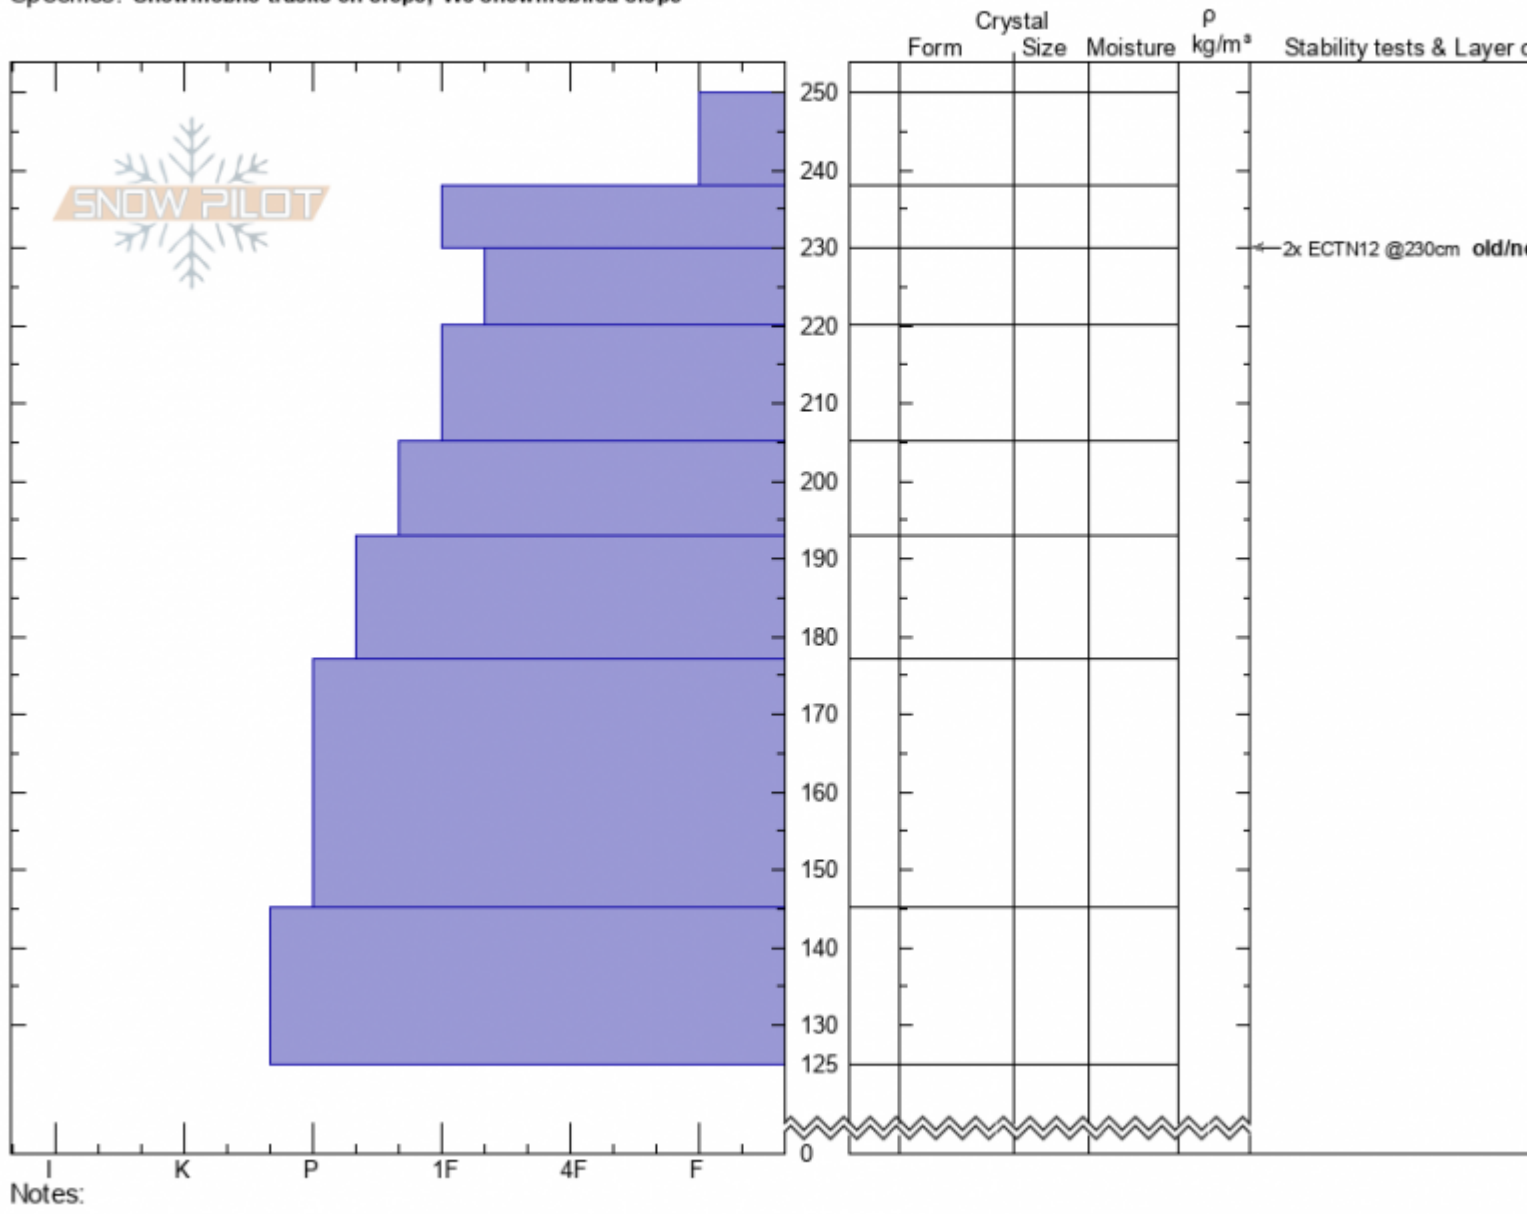

Abundance Shoulder
 Cooke City
 MT
 Elevation: 9249 ft
 Aspect: 115°
 Specifics: Snowmobile tracks on slope; We snowmobiled slope

Doug Chabot-Admin
 02/13/2021 - 11:00am
 Co-ord: 45.06531N, -110.01130W
 Slope Angle: 20°
 Wind Loading:

Stability: **good** HS: 250 Layer Notes:
 Air Temperature: -7°C
 Sky Cover: **SCT**
 Precipitation: **NO**
 Wind: **Calm**

Advisory Region
 Cooke City
 Longitude
 -109.95W
 Latitude
 45.06N
 Cooke City, 2021-02-13