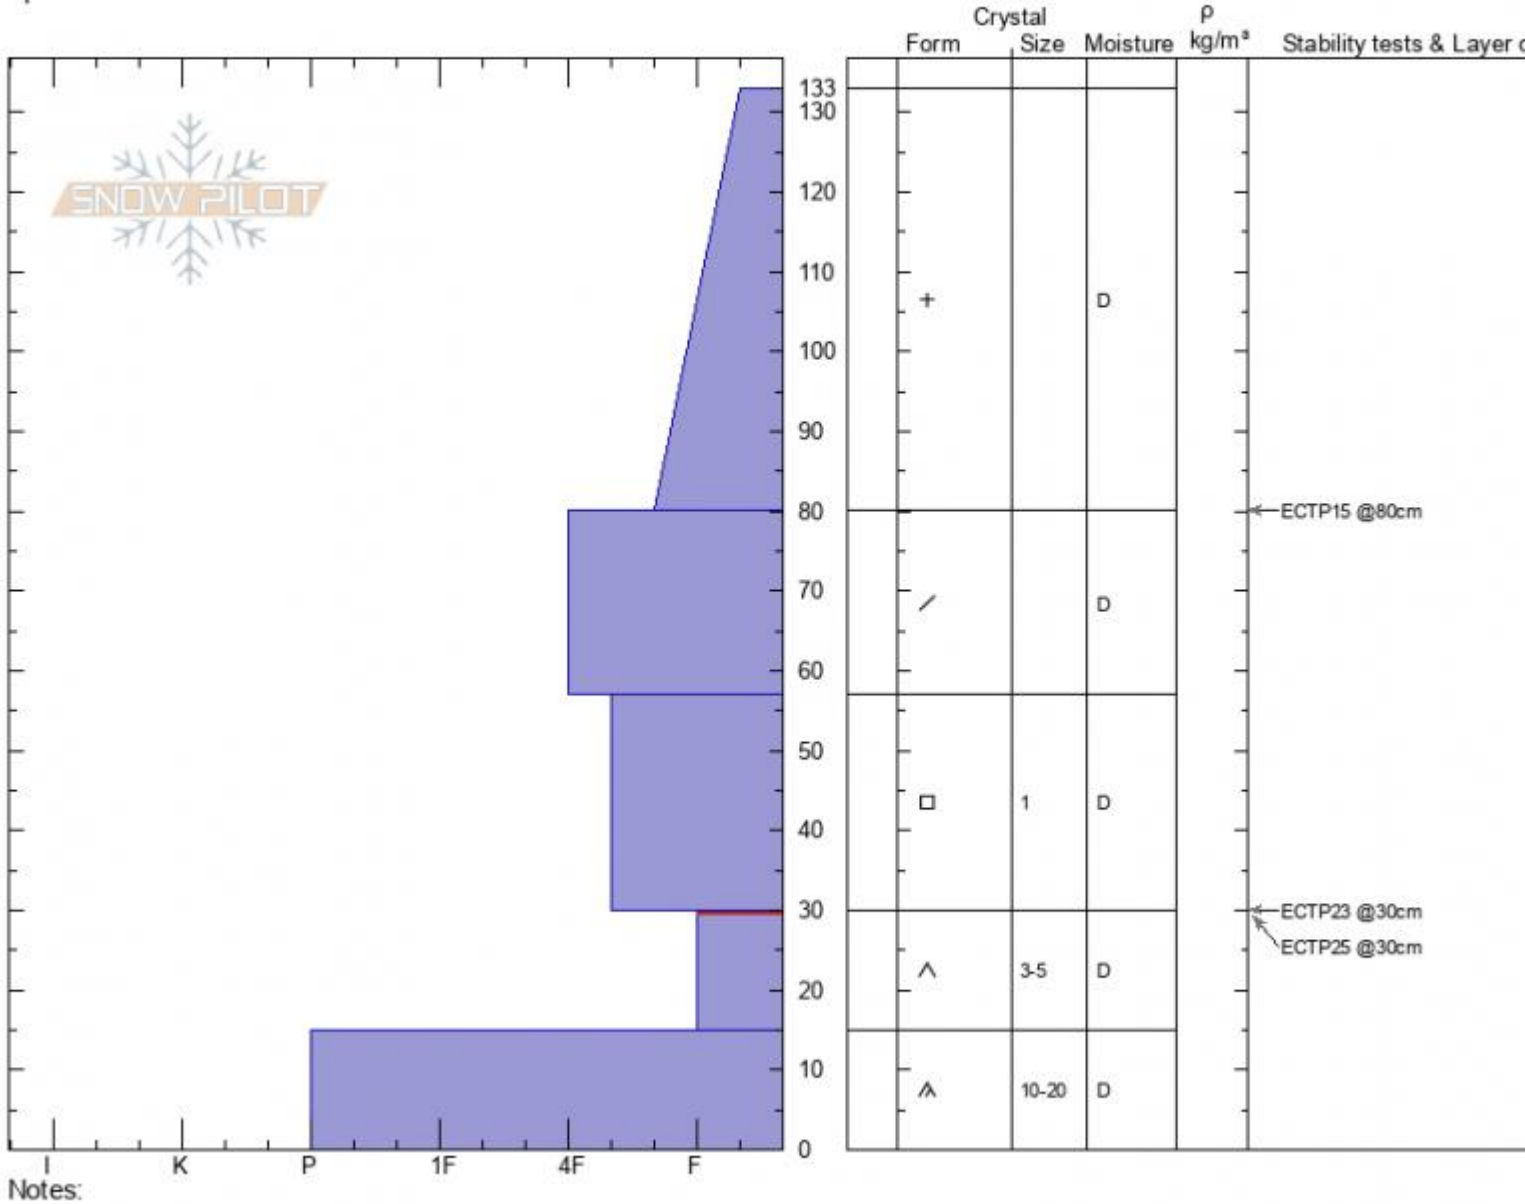

**Mt Ellis N Ridge**  
**Gallatin Range-N**  
**MT**  
 Elevation: **7411 ft**  
 Aspect: **30°**  
 Specifics:

**Doug Chabot-Admin**  
**02/08/2021 - 12:30am**  
 Co-ord: **45.59007N, -110.96076W**  
 Slope Angle: **25°**  
 Wind Loading: **no**

Stability: **poor**  
 Air Temperature: **-9°C**  
 Sky Cover: **OVC**  
 Precipitation: **S-1**  
 Wind: **Calm**

HS: **133** Layer Notes:  
 PF: **110** 30-15cm: **Problematic layer**

Advisory Region  
 Northern Gallatin  
 Longitude  
 -110.96W  
 Latitude  
 45.58N  
 Northern Gallatin, 2021-02-08