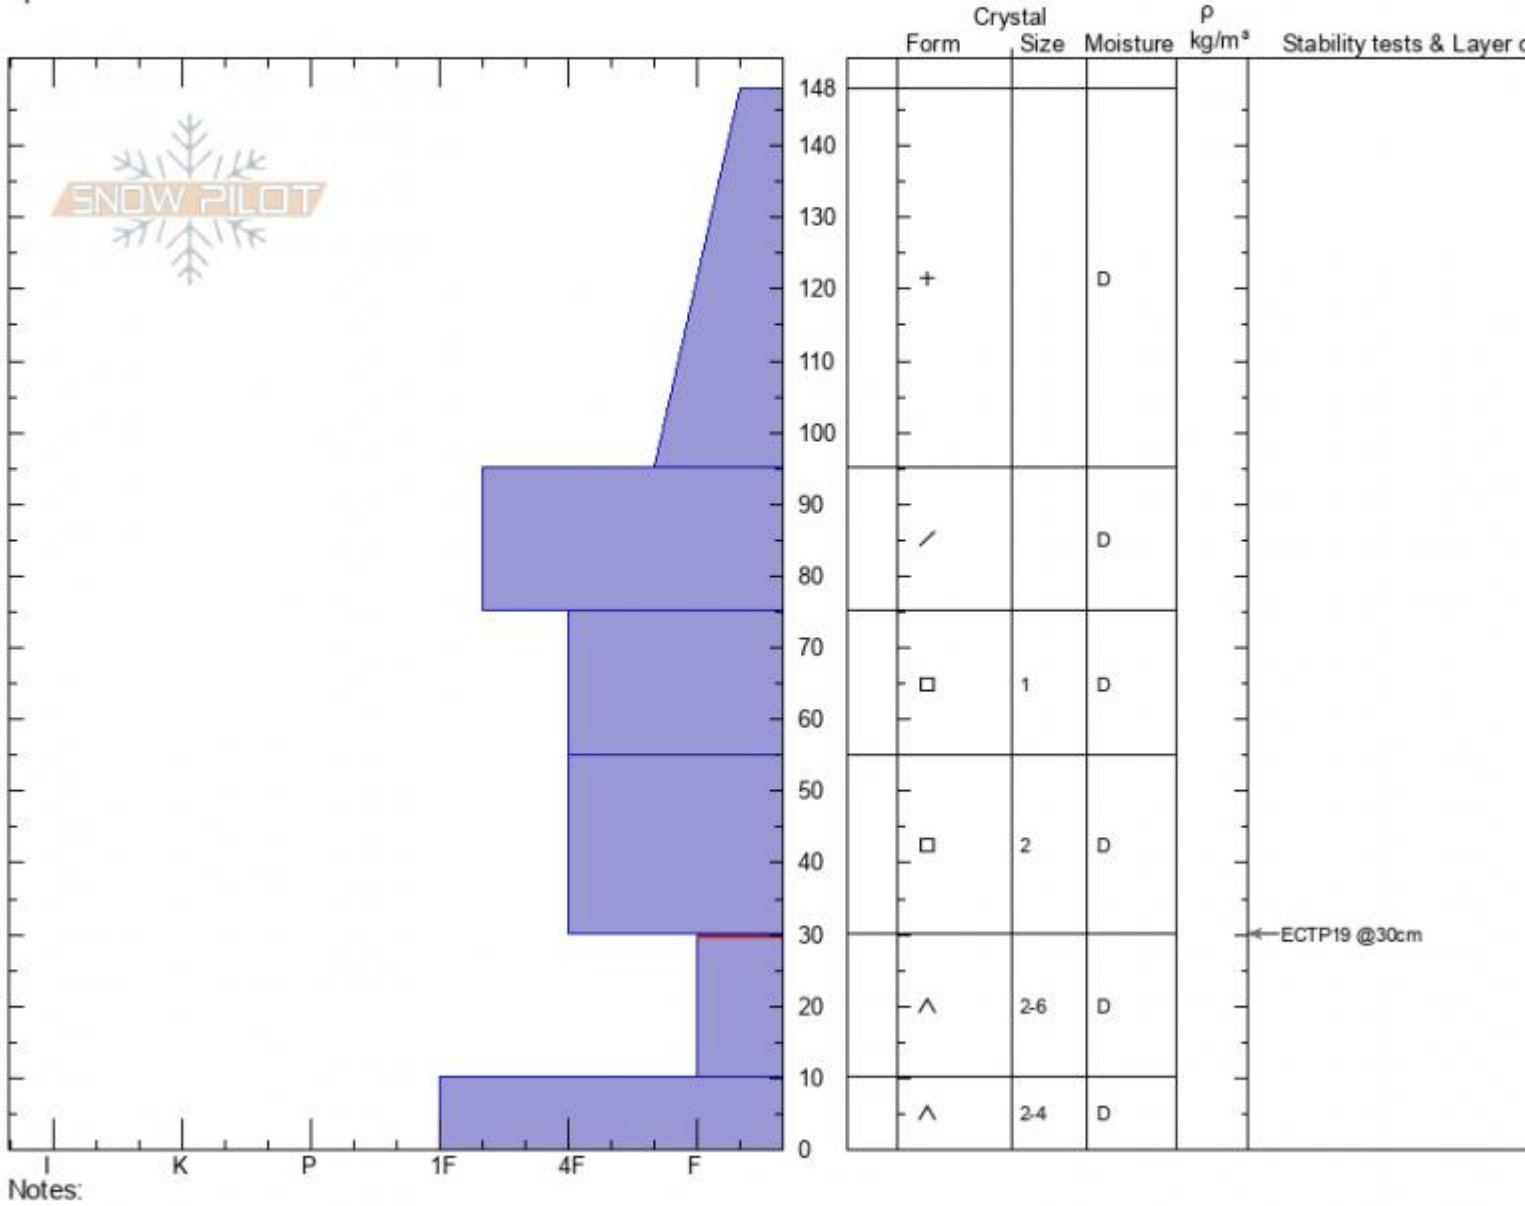

Mt Ellis SE Ridge
Gallatin Range-N
MT
 Elevation: **8187 ft**
 Aspect: **90°**
 Specifics:

Doug Chabot-Admin
02/08/2021 - 1:58pm
 Co-ord: **45.57722N, -110.95325W**
 Slope Angle: **23°**
 Wind Loading: **no**

Stability:
 Air Temperature: **-12°C**
 Sky Cover: **OVC**
 Precipitation: **S1**
 Wind: **SE Light Breeze**

HS: **148** Layer Notes:
 PF: **120** 30-10cm: **Problematic layer**

Advisory Region
 Northern Gallatin
 Longitude
 -110.96W
 Latitude
 45.58N
 Northern Gallatin, 2021-02-08