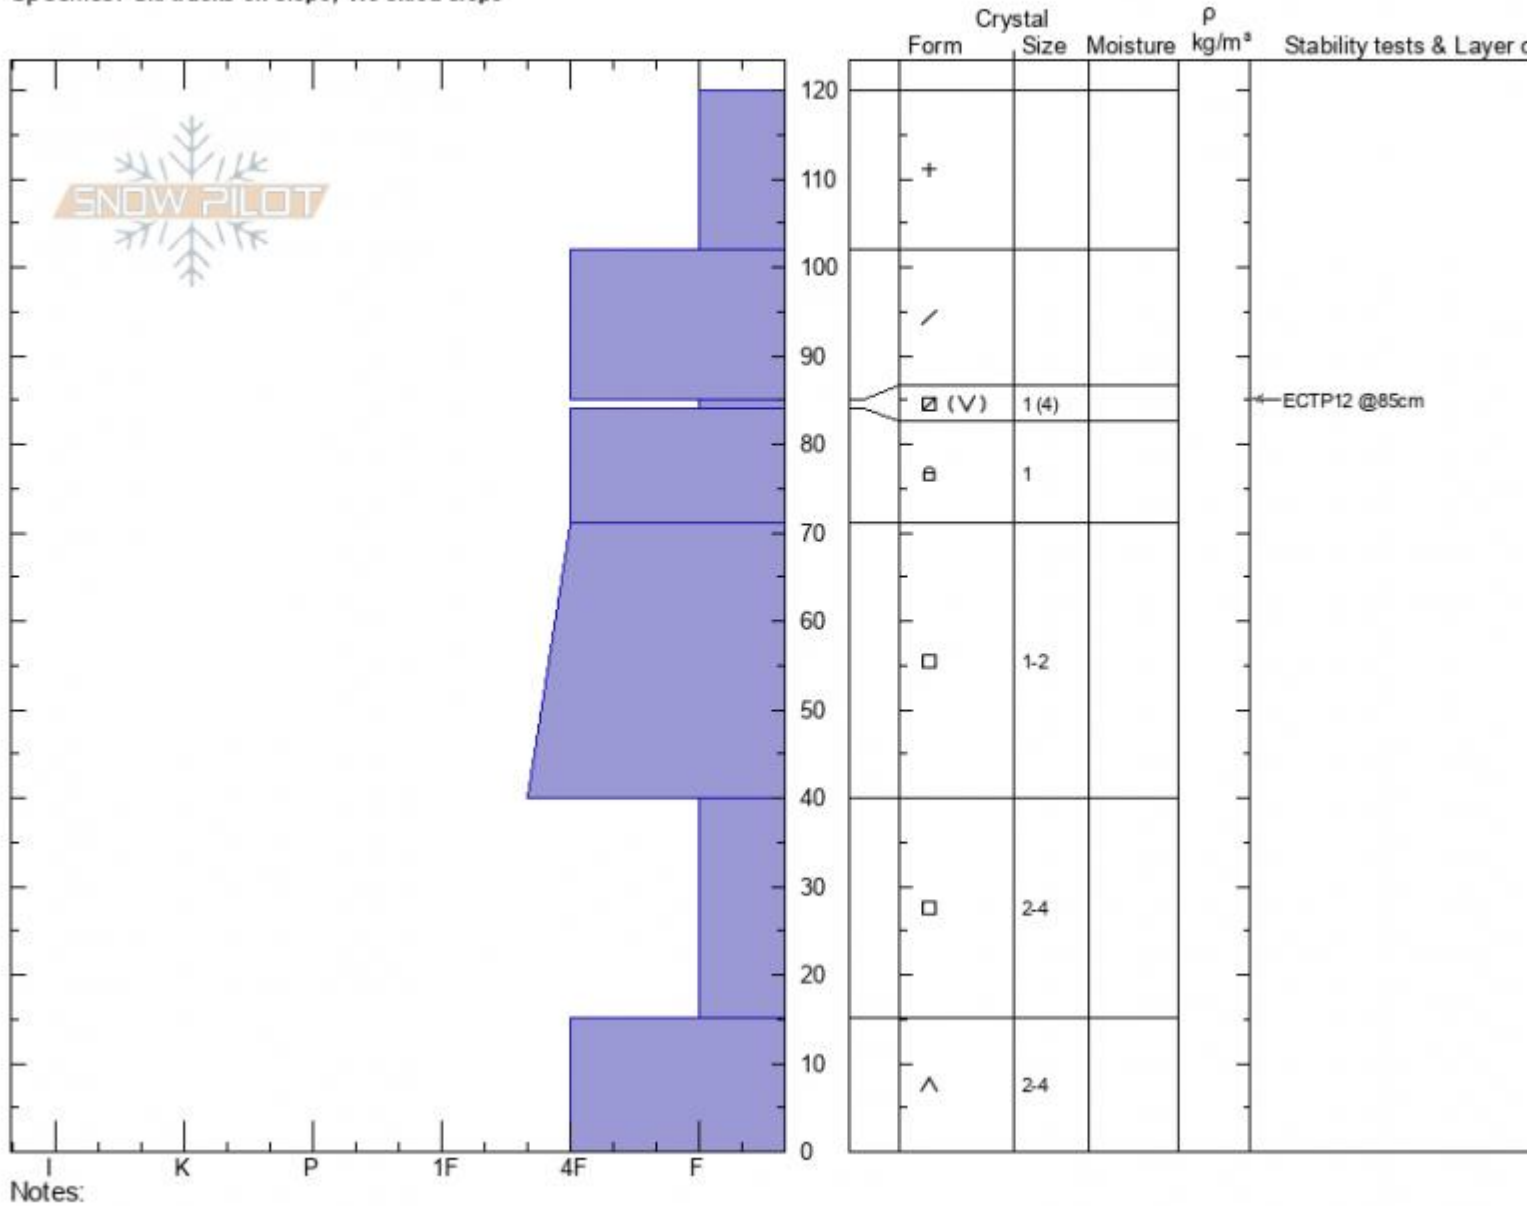

Bear Basin
Madison Range-N
MT
 Elevation: **8700 ft**
 Aspect: **85°**
 Specifics: **Ski tracks on slope; We skied slope**

Ian Hoyer
02/04/2021 - 1:00pm
 Co-ord: **45.32304N, -111.37782W**
 Slope Angle: **28°**
 Wind Loading: **no**

Stability: **fair**
 Air Temperature:
 Sky Cover: **OVC**
 Precipitation: **S1**
 Wind: **Calm**

HS: **120** Layer Notes:
 PF: **60** 85-84cm: **Problematic layer**
 PS: **30**

Advisory Region
 Northern Madison
 Longitude
 -111.38W
 Latitude
 45.35N
 Northern Madison, 2021-02-06