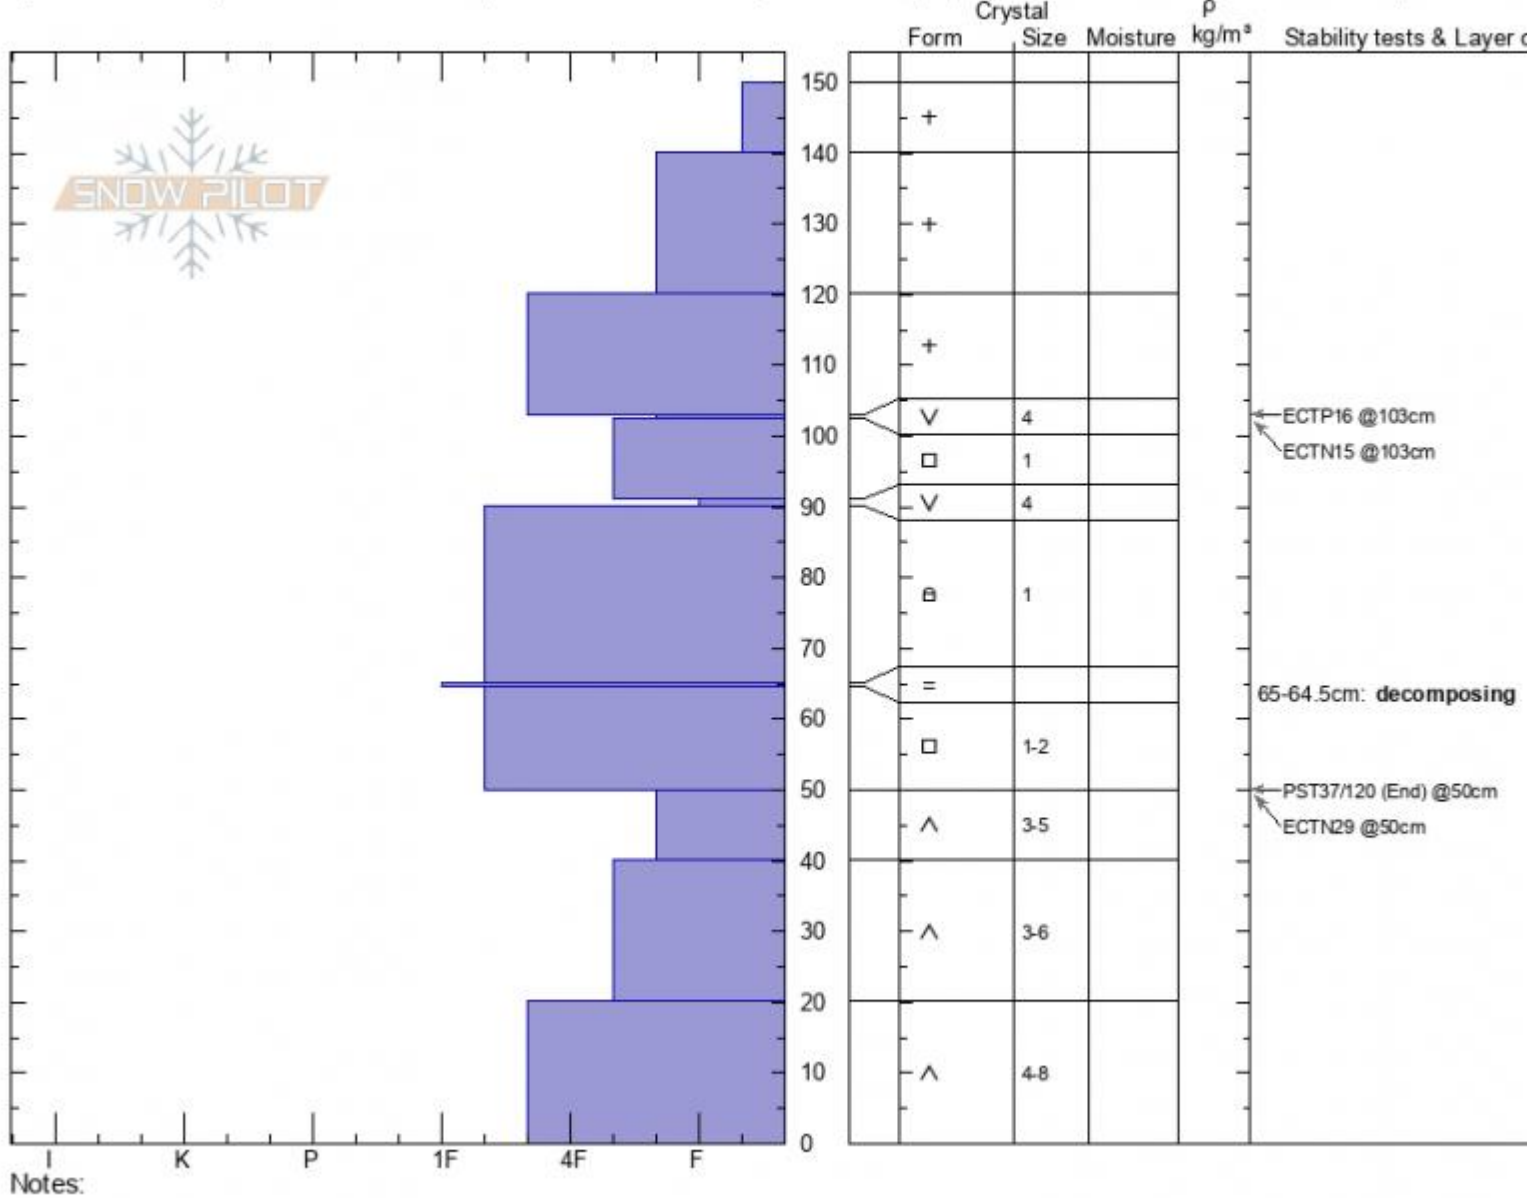

Carrot Basin Avalanche
Madison Range-S
MT

Elevation: **9197 ft**
 Aspect: **310°**

Alex Marienthal
01/31/2021 - 11:50am
 Co-ord: **44.95637N, -111.32629W**
 Slope Angle: **25°**
 Wind Loading:

Stability: **poor**
 Air Temperature: **-8°C**
 Sky Cover: **SCT**
 Precipitation: **NO**
 Wind: **Calm**

HS: **150** Layer Notes:
 65-64.5cm: **decomposing**
 65-64.5cm: **Problematic layer**

Specifics: Pit is adjacent to avalanche: other; Recent avalanche activity on similar slopes; Recent avalanche activity on different slopes

Advisory Region
 Southern Madison
 Longitude
 -111.31W
 Latitude
 44.96N
 Southern Madison, 2021-01-31