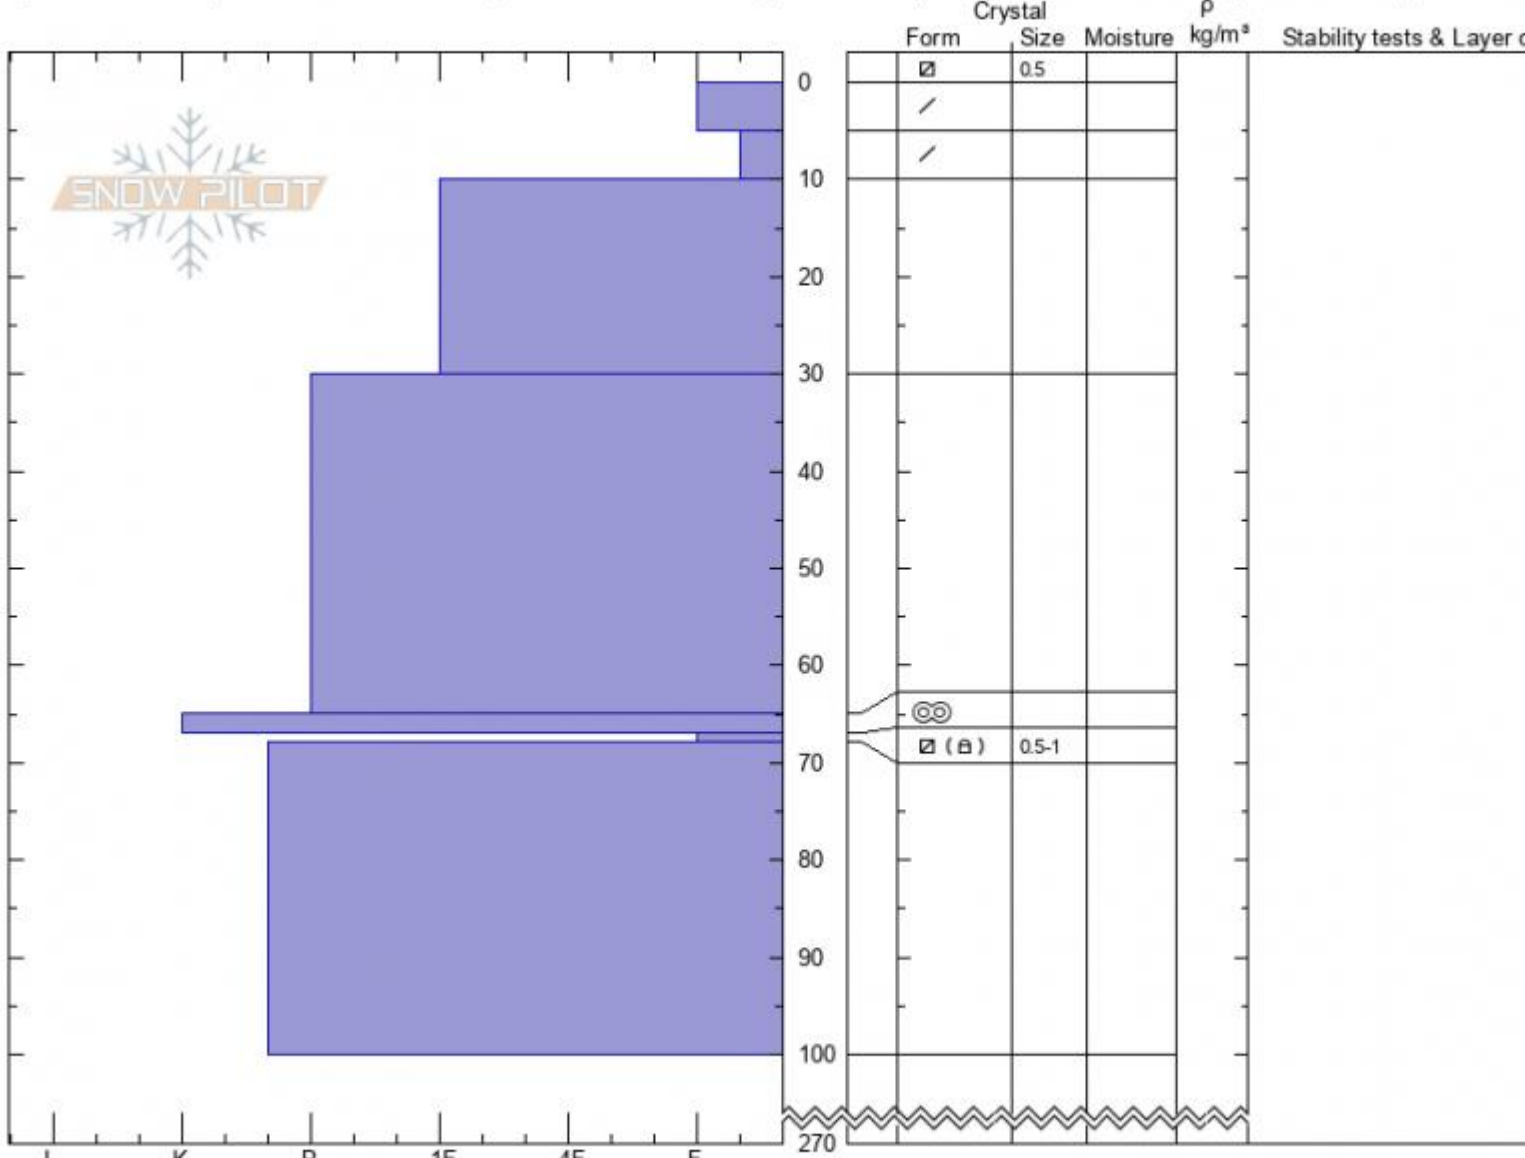

Sheep Mountain
Cooke City
MT
 Elevation: **9730 ft**
 Aspect: **196°**
 Specifics: Pit is adjacent to avalanche: crown; Recent avalanche activity on similar slopes;

Logan DeMarcus
01/25/2021 - 11:00am
 Co-ord: **45.06752N, -109.93025W**
 Slope Angle: **37°**
 Wind Loading: **previous**

Stability: **good**
 Air Temperature: **-11°C**
 Sky Cover: **CLR**
 Precipitation: **NO**
 Wind: **E Light Breeze**

HS: **270** Layer Notes:
 67-68cm: **Problematic layer**

Specifics: Pit is adjacent to avalanche: crown; Recent avalanche activity on similar slopes; Recent avalanche activity on different slopes

Notes: This pit was dug at the crown of the avalanche reported on the south side of Sheep Mountain. SS-AMu-R1-D2-O. Additional Pit Specifics: S

Advisory Region
 Cooke City
 Longitude
 -109.93W
 Latitude
 45.07N