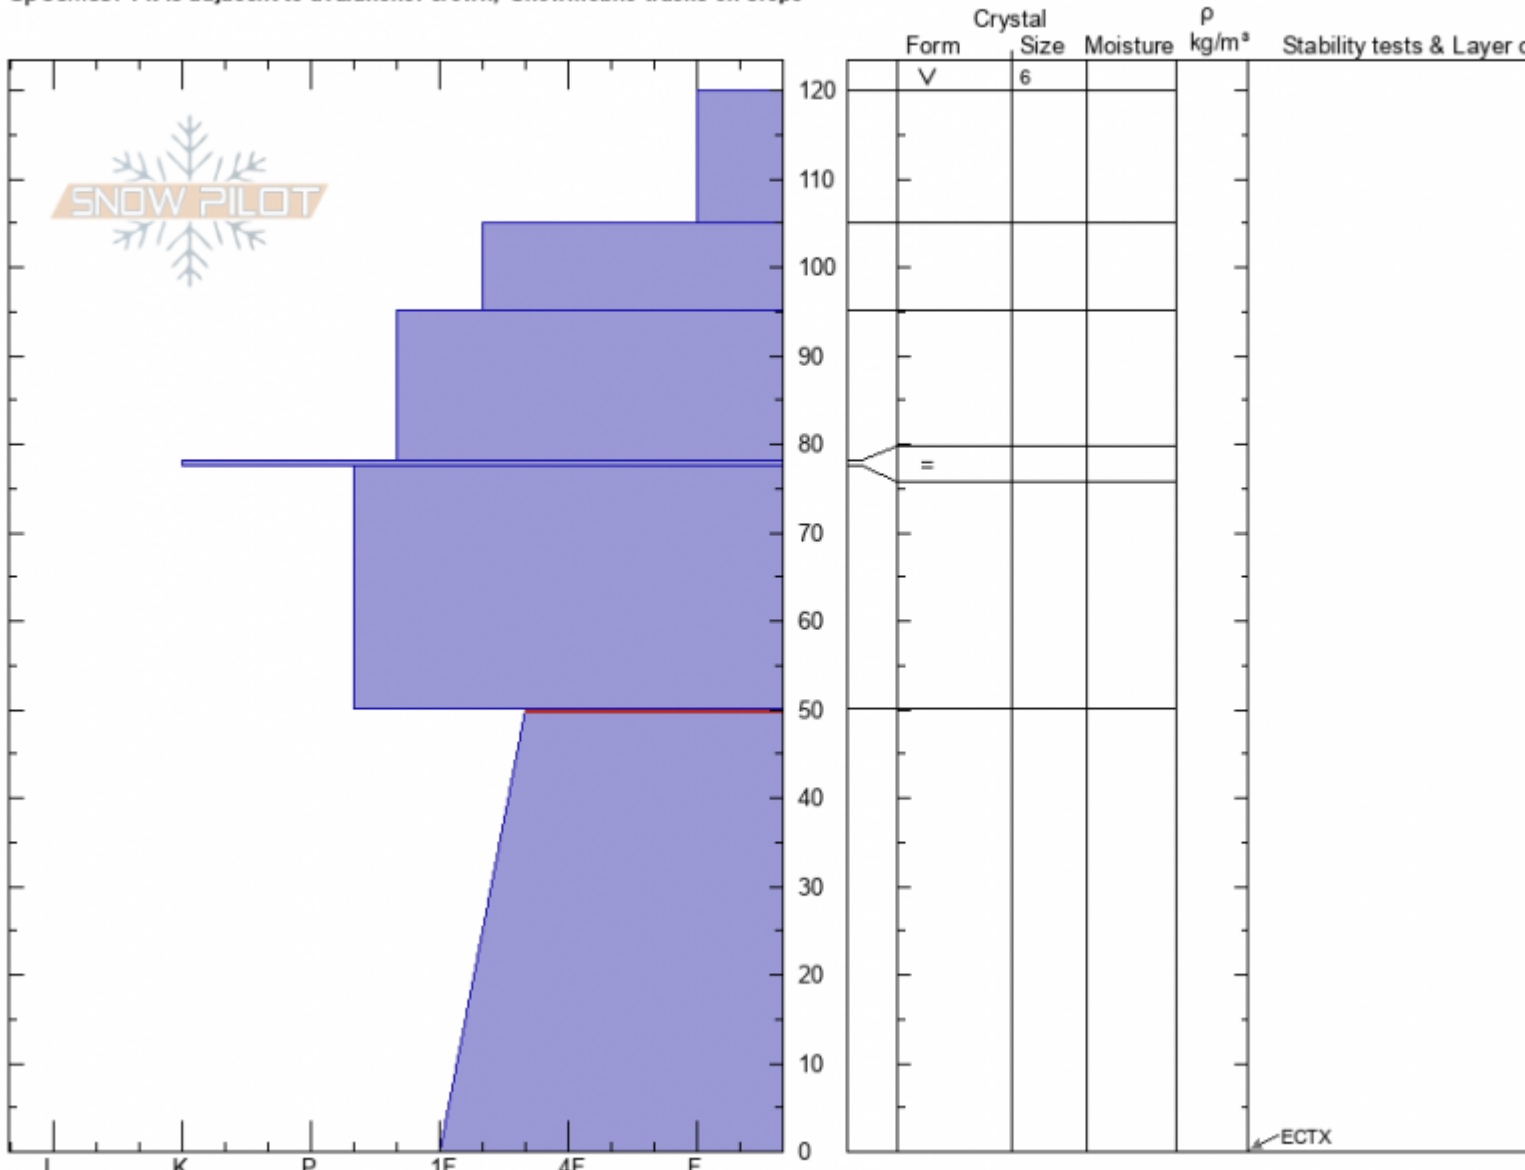

Ski Hill  
Lionhead Range  
MT

Elevation: 8060 ft  
Aspect: 90°

Specifics: Pit is adjacent to avalanche: crown; Snowmobile tracks on slope

Doug Chabot-Admin  
01/12/2021 - 1:00pm  
Co-ord: 44.70364N, -111.29736W  
Slope Angle: 30°  
Wind Loading:

Stability:  
Air Temperature: -7°C  
Sky Cover: FEW  
Precipitation: NO  
Wind: **Calm**

HS: 120 Layer Notes:  
50-0cm: Problematic layer

Notes: This slope avalanched approximately 5 days ago, likely from a sledder.

Advisory Region  
Lionhead Range  
Longitude  
-111.29W  
Latitude  
44.70N

Forecast link: [GNFAC Avalanche Forecast for Wed Jan 13, 2021](#)  
Lionhead Range, 2021-01-12