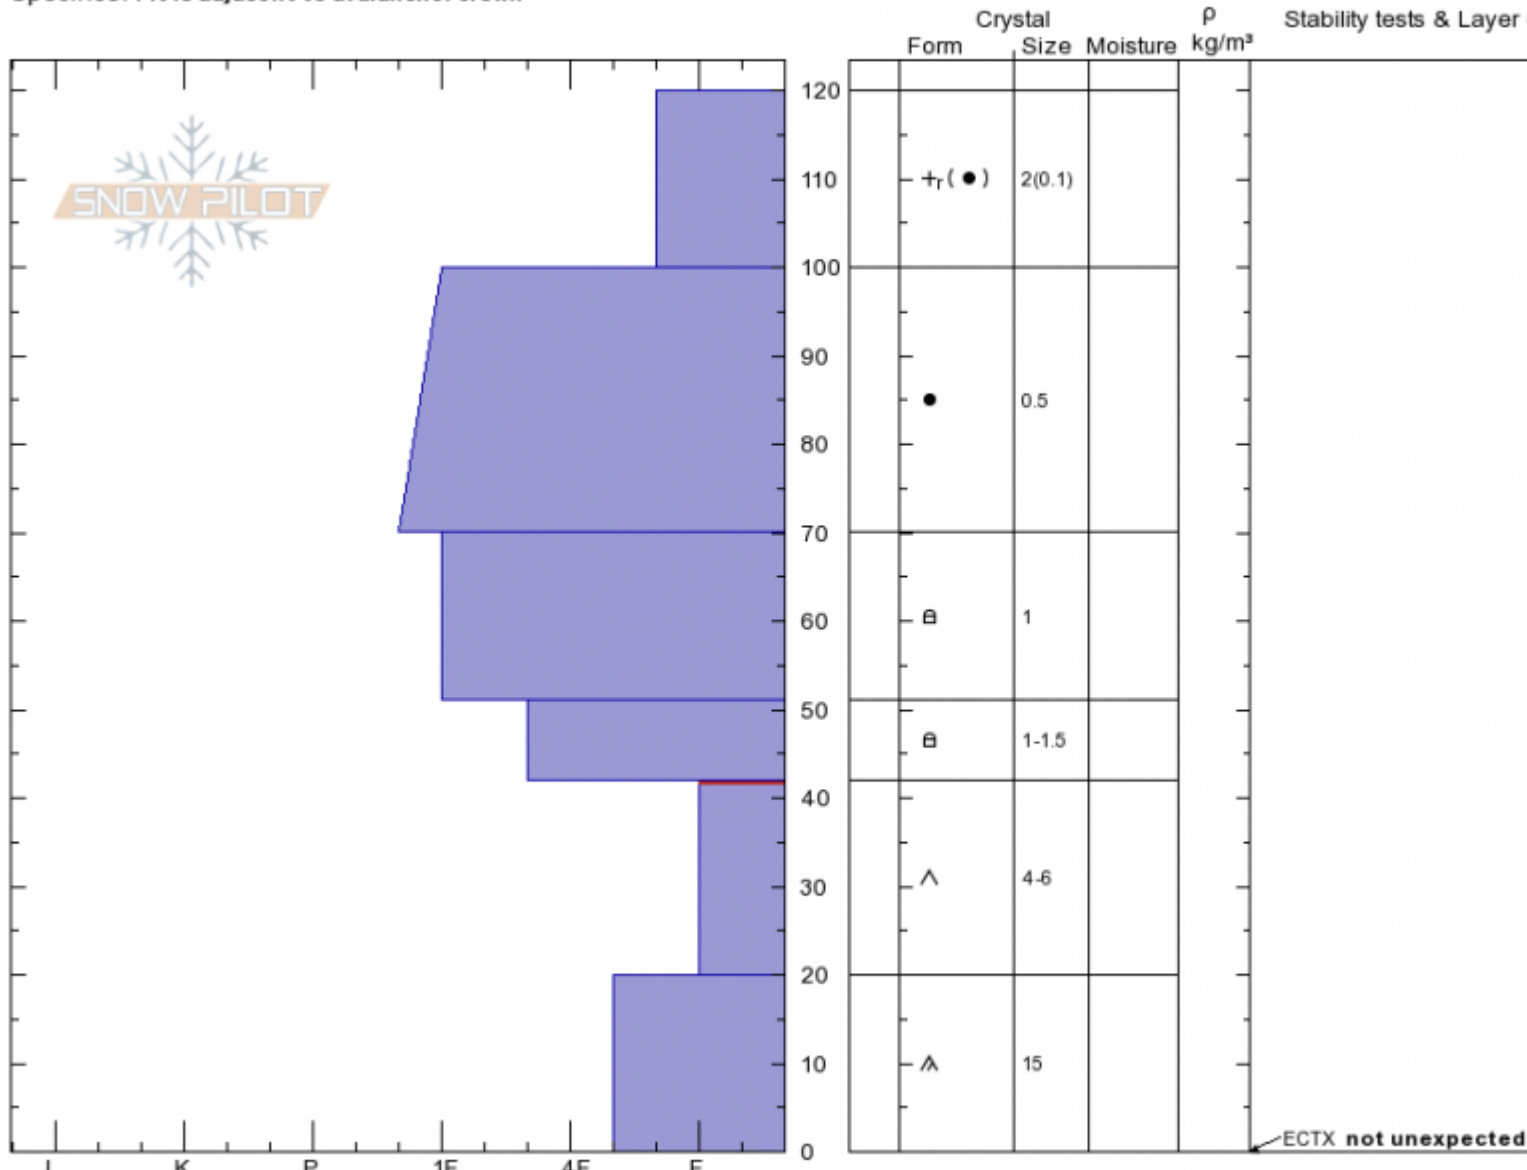

Groomer Crown Profile Doug Chabot-Admin  
 Gallatin Range-N 02/28/2020 - 11:30am  
 MT Co-ord: 45.38528N, -111.06987W  
 Elevation: 7802 ft Slope Angle: 38°  
 Aspect: 270° Wind Loading: no  
 Specifics: Pit is adjacent to avalanche: crown

Stability: **Poor**  
 Air Temperature: 0.5°C  
 Sky Cover: CLR  
 Precipitation: NO  
 Wind: **Calm**

HS:120 Layer Notes:  
 42-20cm:Problematic layer

Notes: This avalanche was triggered by a groomer at 8:15 p.m. on 2/27. Info is here: <https://www.mtavalanche.com/node/22269>

Advisory Region  
 Northern Gallatin  
 Longitude  
 -111.22W  
 Latitude  
 45.45N

**Avalanche Details:** [Snowcat triggered avalanche in Swan Creek](#)  
 Northern Gallatin, 2020-02-29