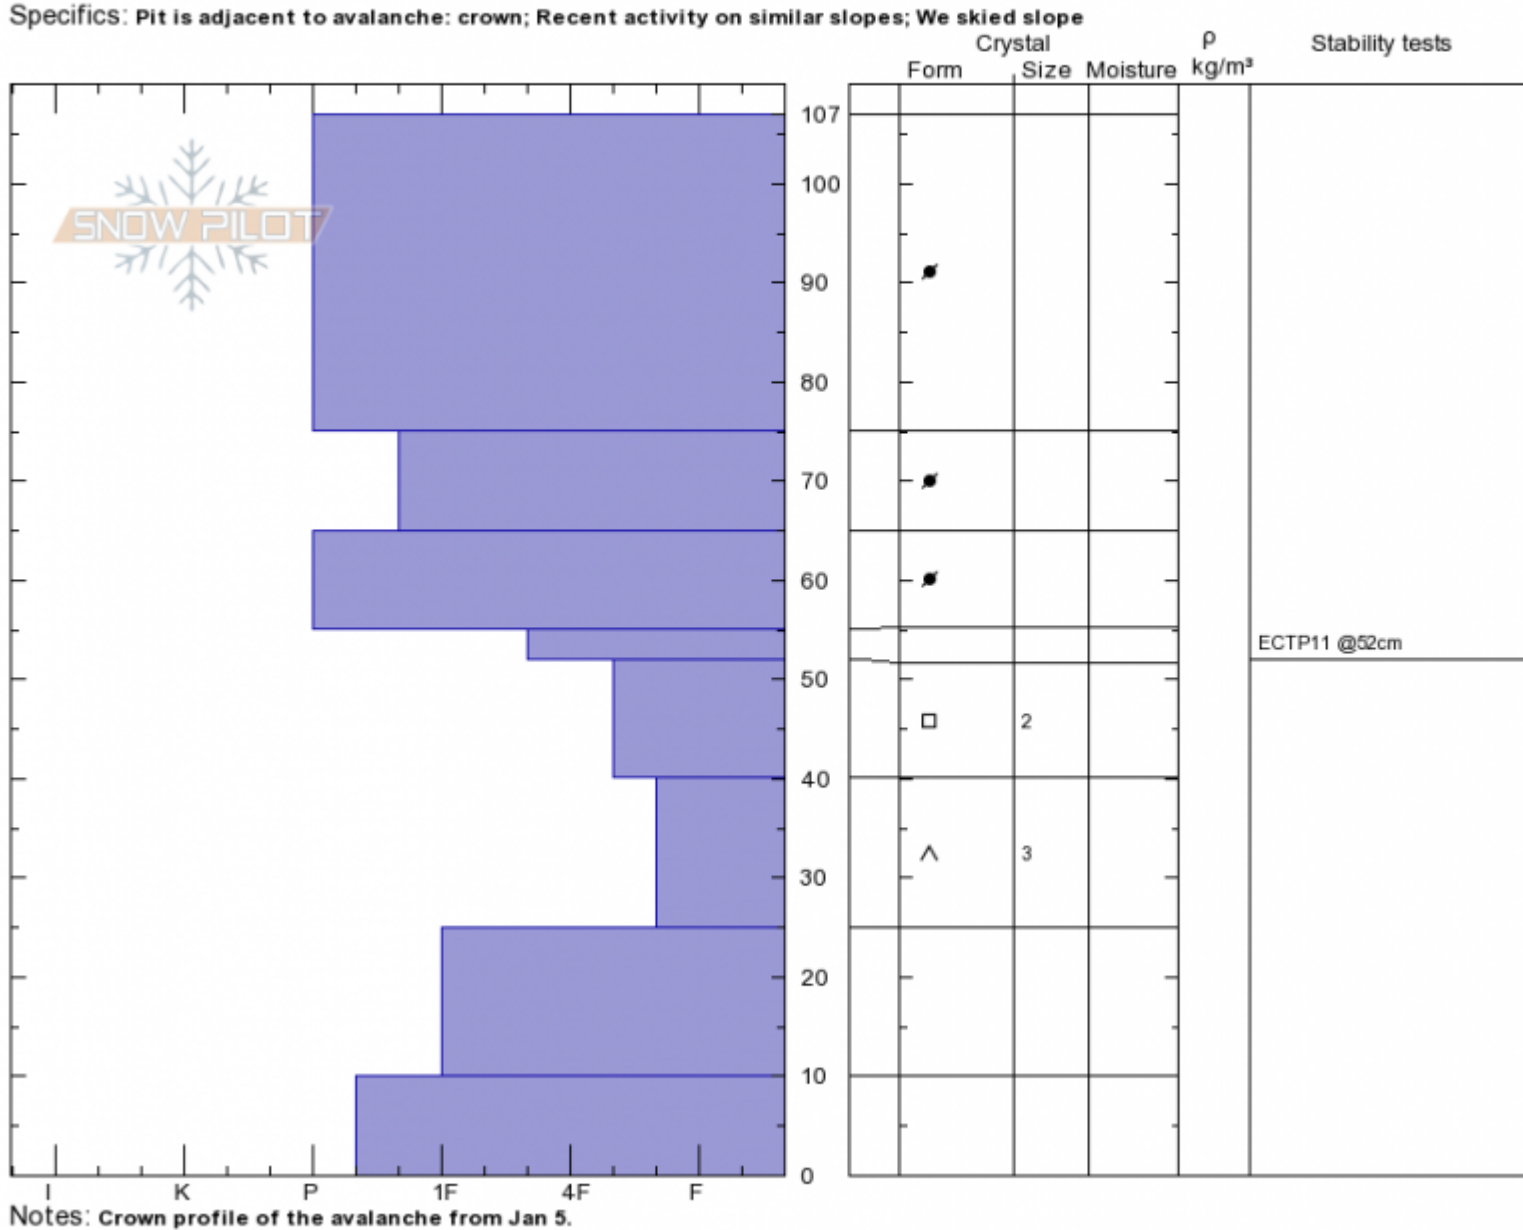

Ross Peak/Throne
Bridger Range
MT
 Elevation: **8129 ft**
 Aspect: **90°**
 Specifics: Pit is adjacent to avalanche: crown; Recent activity on similar slopes; We skied slope

Andrew Schauer
Mon Jan 7 11:53 2019
 Co-ord: **45.86707N, -110.95491W**
 Slope Angle: **36°**
 Wind Loading: **previous**

Stability:
 Air Temperature:
 Sky Cover: **BKN**
 Precipitation: **S-1**
 Wind: **N Moderate**

HS107 PS0
Stability Test Notes

Layer No
40-52: Pro

Longitude
 -110.96W
 Latitude
 45.87N

Avalanche Details: [Avalanche near Ross Peak/Throne](#)
 No Region, 2019-01-07