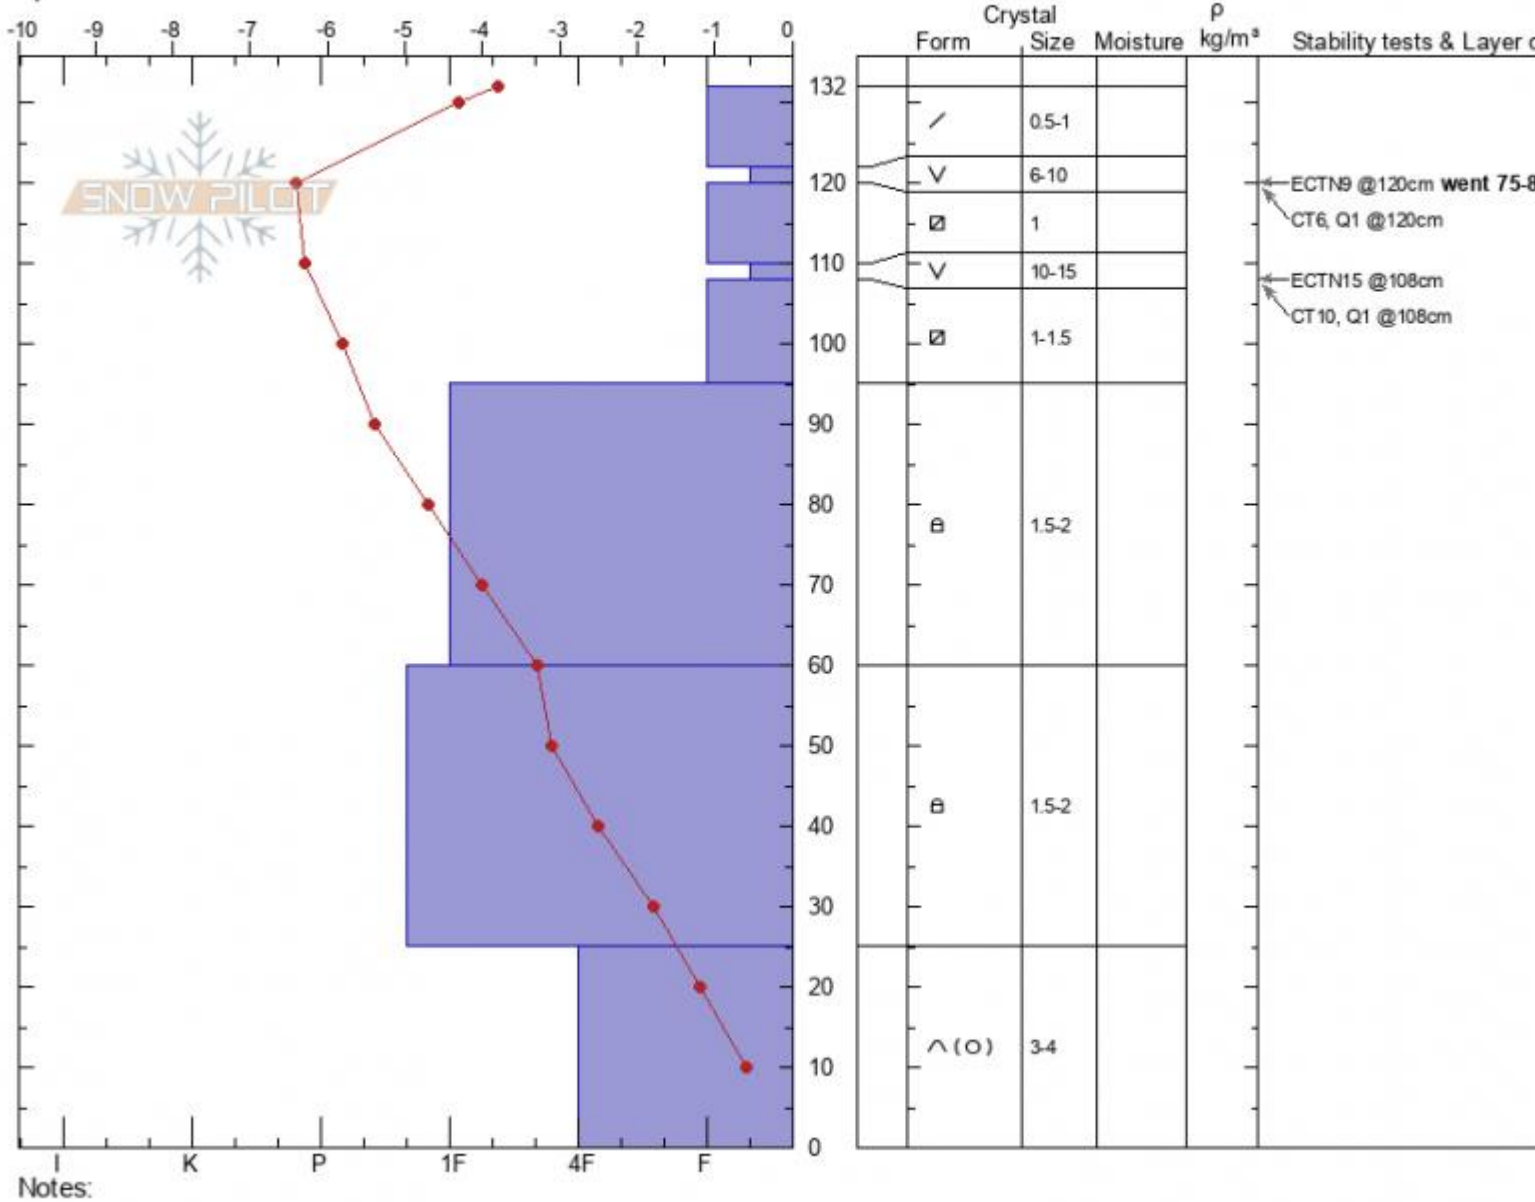

Bacon Rind Profile - 9 Feb 22

Bacon Rind
Madison Range-S
MT
 Elevation: **8730 ft**
 Aspect: **60°**
 Specifics:

Erika Birkeland
02/09/2022 - 11:30am
 Co-ord: **44.96889N, -111.09566W**
 Slope Angle: **21°**
 Wind Loading: **no**

Stability:
 Air Temperature: **-6.1°C**
 Sky Cover: **OVC**
 Precipitation: **S-1**
 Wind: **Calm**

Layer Notes:

Notes:
 Advisory Region
 Southern Madison
 Longitude
 -111.10W
 Latitude
 44.96N
 Southern Madison, 2022-02-10