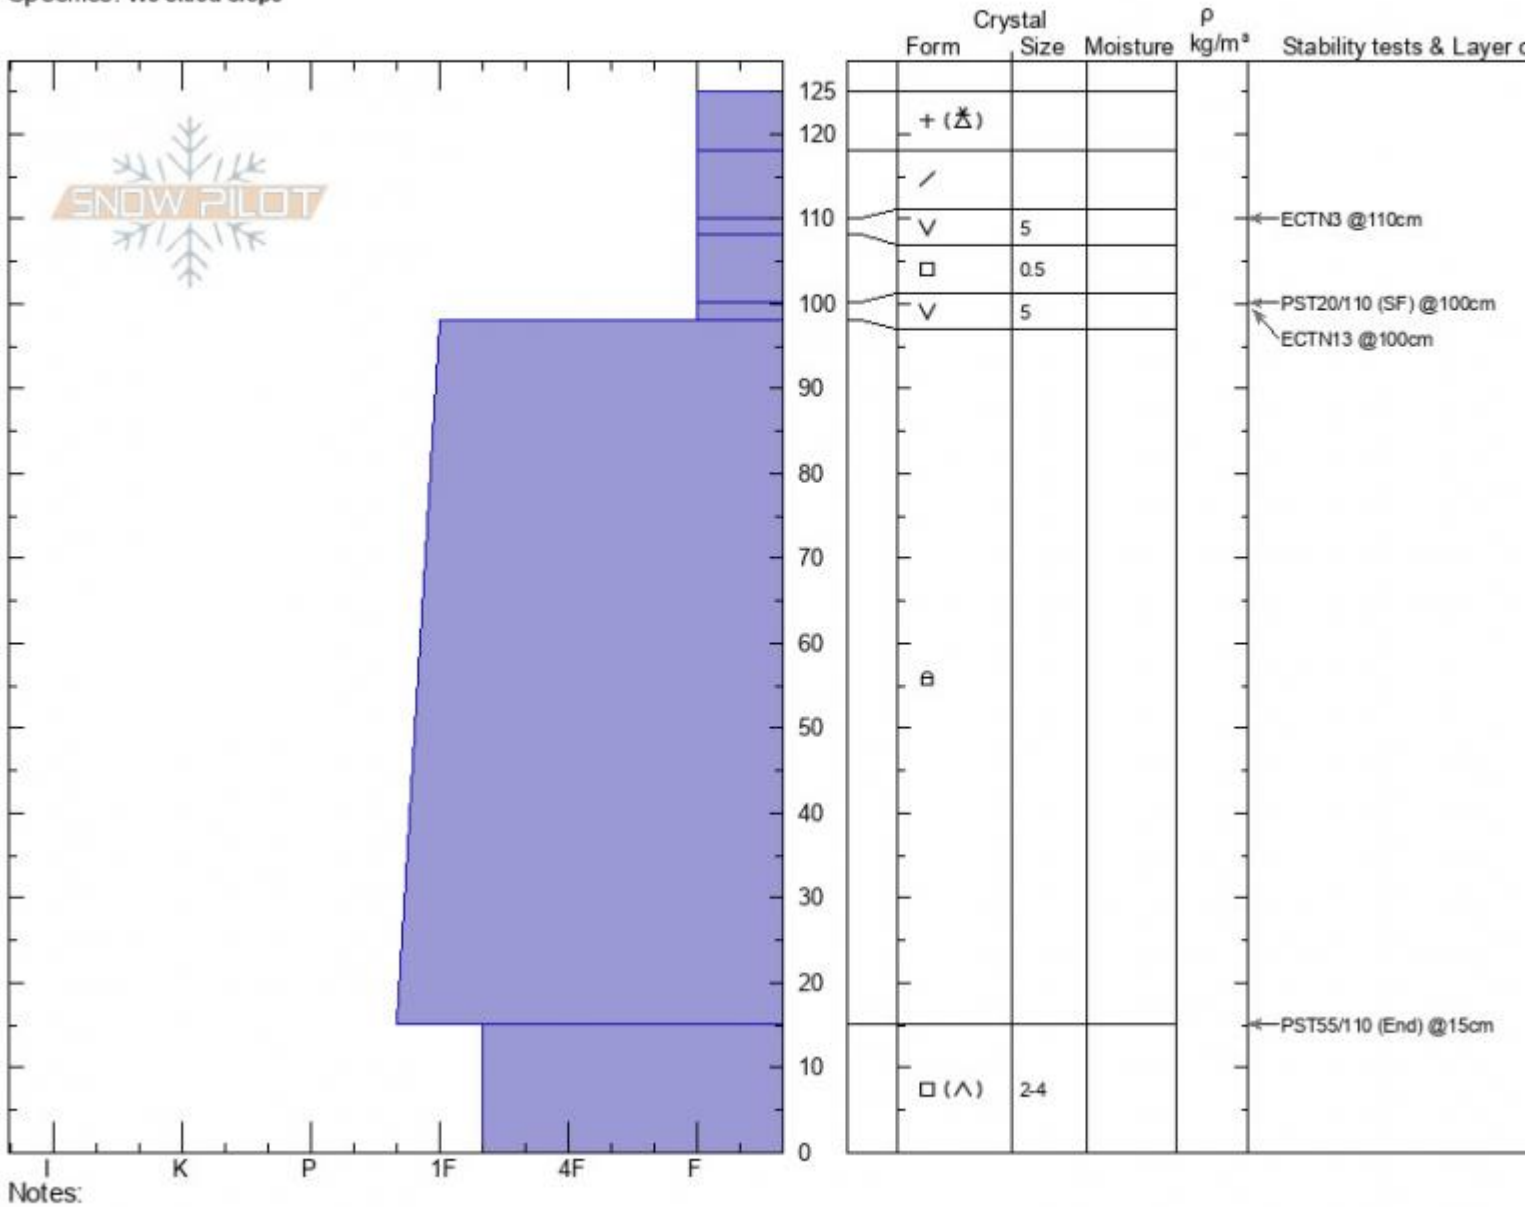

Bacon Rind Profile - 5 Feb 2022

Bacon Rind Ridge
Madison Range-S
MT
 Elevation: **8684 ft**
 Aspect: **95°**
 Specifics: **We skied slope**

Spencer Jonas
02/05/2022 - 12:30pm
 Co-ord: **44.94894N, -111.09317W**
 Slope Angle: **17°**
 Wind Loading:

Stability:
 Air Temperature:
 Sky Cover: **OVC**
 Precipitation: **S-1**
 Wind: **Light Breeze**

HS: **125** Layer Notes:

Advisory Region
 Southern Madison
 Longitude
 -111.10W
 Latitude
 44.96N
 Southern Madison, 2022-02-05