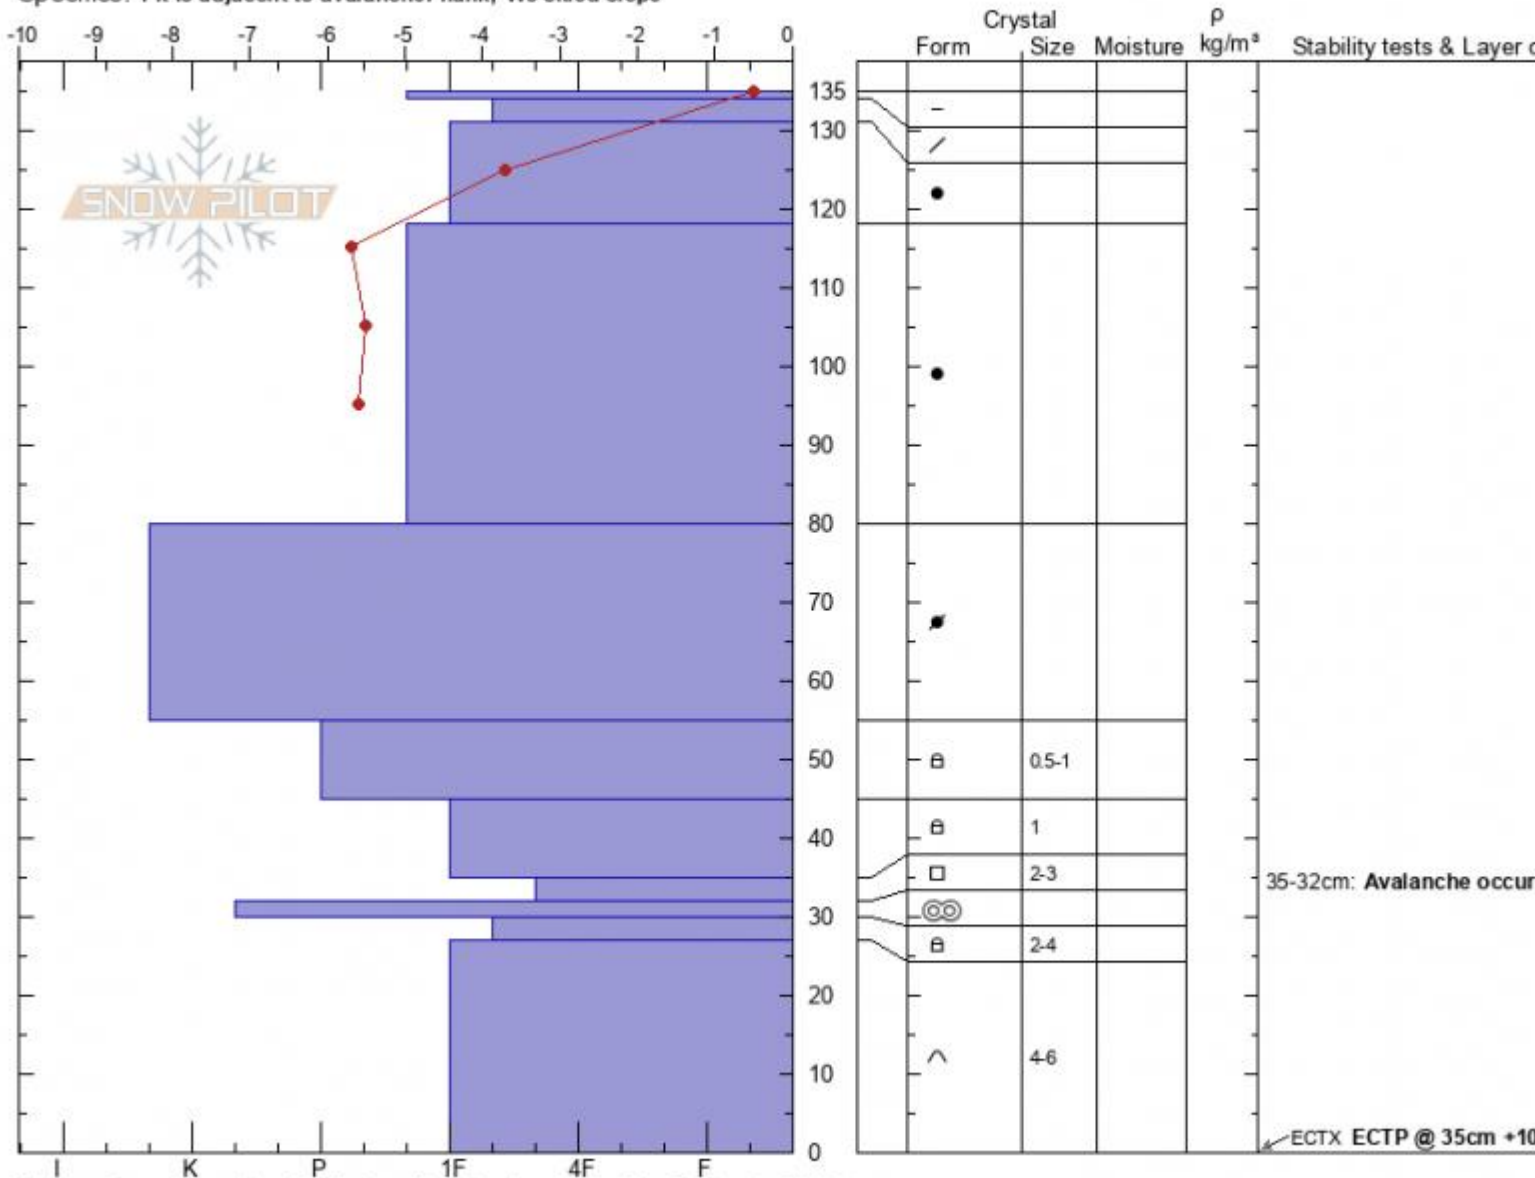

Arden Avalanche Profile - 7 March 2021

Arden Profile
Gallatin Range-N
MT
 Elevation: **10022 ft**
 Aspect: **130°**
 Specifics: Pit is adjacent to avalanche: flank; We skied slope

Dave Zinn
03/07/2021 - 1:15am
 Co-ord: **45.41242N, -110.98846W**
 Slope Angle: **35°**
 Wind Loading: **previous**

Stability: **good**
 Air Temperature: **-3°C**
 Sky Cover: **FEW**
 Precipitation: **NO**
 Wind: **W Light Breeze**

HS: **135** Layer Notes:
 35-32cm: **Avalanche occurred**

Notes: Dug adjacent to a 10-14 day old avalanche: 600' wide x 650' vert x 3-8' deep

Advisory Region
 Northern Gallatin
 Longitude
 -110.97W
 Latitude
 45.42N

Avalanche Details: [Two large deep slabs near Maid of the Mist](#)